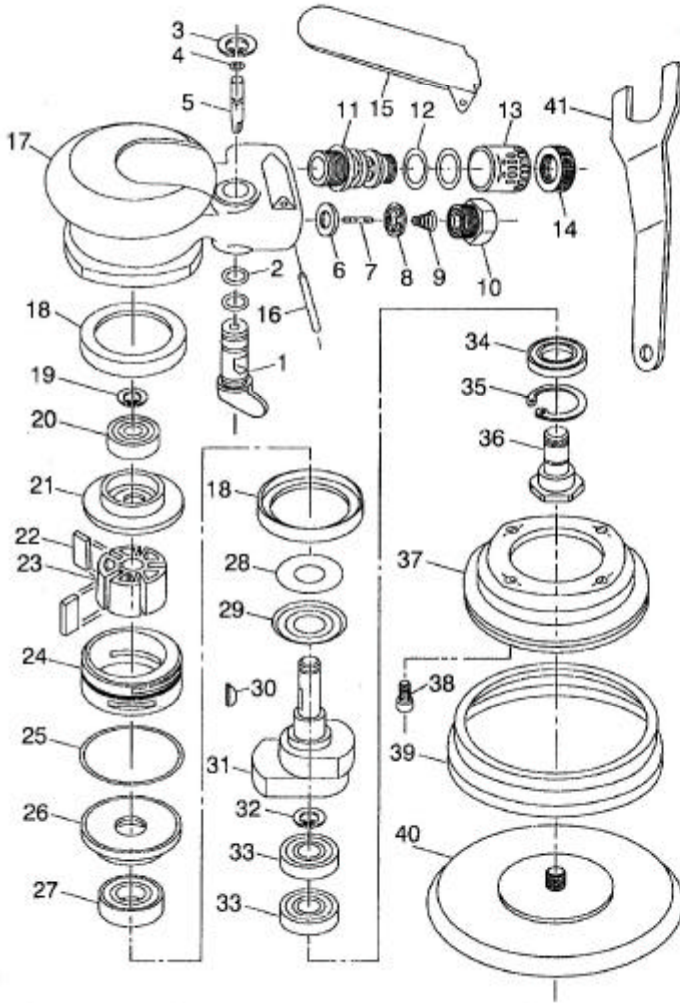

吉生 GISON

GP-934C5/C6/N3/N5/N6/S5/S6 6" Palm Grip Random Orbital Sander

PARTS LIST

✦ :Consuming Part

No.	Part No.	Description	Qty.	No.	Part No.	Description	Qty.
1	934N501	Regulator	1	26	934N526	Front Plate	1
2	934N502	O-Ring	2	27	934N527	Bearing	1
3	934N503	Snap Ring	1	28	934N528	Washer	1
4	934N504	O-Ring	1	29	934N529	Washer	1
5	934N505	Valve Stem	1	30	934N530	Rotor Key	1
6	934N506	Washer	1	31	934N531	Motor Shaft Balancer	1
7	934N507	Tip Pin	1		934N331	Motor Shaft Balancer (GP-934N3)	
8	934N508	Valve	1	32	934N532	Snap Ring	1
9	934N509	Spring	1	33	934N533	Bearing	2
10	934N510	Inlet Bushing	1	34	934N534	Shaft Seal	1
11	934N511	Muffler Body (Incl No.11~14)	1	35	934N535	Snap Ring	1
12	934N512	O-Ring	2	36	934N536	Shaft	1
13	934N513	Exhaust Sleeve	1	37	934N537	Housing Cover	1
14	934N514	Nut	1	38	934N538	Screw	4
15	934N515	Lever	1	39	934N539	Shroud (GP-934N5/N6)	1
16	934N516	Pin	1	40	934N540	5" Pad	1
17	934N517	Housing	1		934N640	6" Pad	
18	934N518	Rubber Bushing	2		934N340	3" Pad	
19	934N519	Snap Ring	1	41	934N541	Stop Spanner	1
20	934N520	Bearing	1	42	934N542	Vacuum Adapter (GP-934S5/S6)	1
21	934N521	Rear Plate	1	43	934N543	Muffler Body	1
22	934N522	Rotor Blade	5	44	934N544	Vacuum Adapter (GP-934C5/C6)	1
23	934N523	Rotor	1	45	934N545	Shroud (GP-934C5/C6/S5/S6)	1
24	934N524	Cylinder	1	46	934N546	Rubber Hose & Bag (GP-934S5/S6)	1
25	934N525	O-Ring	1				