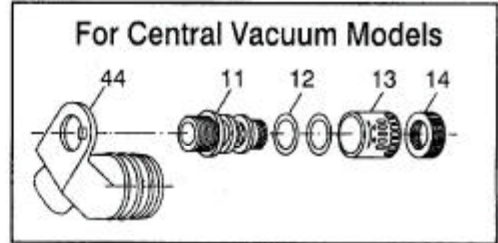

吉生 GISON

GP-934C5/C6/N3/N5/N6/S5/S6 6" Palm Grip Random Orbital Sander

PARTS LIST

✦ :Consuming Part

No.	Part No.	Description	Qty.	No.	Part No.	Description	Qty.
1	934N501	Regulator	1	26	934N526	Front Plate	1
2	934N502	O-Ring	2	27	934N527	Bearing	1
3	934N503	Snap Ring	1	28	934N528	Washer	1
4	934N504	O-Ring	1	29	934N529	Washer	1
5	934N505	Valve Stem	1	30	934N530	Rotor Key	1
6	934N506	Washer	1	31	934N531	Motor Shaft Balancer	1
7	934N507	Tip Pin	1		934N331	Motor Shaft Balancer (GP-934N3)	
8	934N508	Valve	1	32	934N532	Snap Ring	1
9	934N509	Spring	1	33	934N533	Bearing	2
10	934N510	Inlet Bushing	1	34	934N534	Shaft Seal	1
11	934N511	Muffler Body (Incl No.11~14)	1	35	934N535	Snap Ring	1
12	934N512	O-Ring	2	36	934N536	Shaft	1
13	934N513	Exhaust Sleeve	1	37	934N537	Housing Cover	1
14	934N514	Nut	1	38	934N538	Screw	4
15	934N515	Lever	1	39	934N539	Shroud (GP-934N5/N6)	1
16	934N516	Pin	1	40	934N540	5" Pad	1
17	934N517	Housing	1		934N640	6" Pad	
18	934N518	Rubber Bushing	2		934N340	3" Pad	
19	934N519	Snap Ring	1	41	934N541	Stop Spanner	1
20	934N520	Bearing	1	42	934N542	Vacuum Adapter (GP-934S5/S6)	1
21	934N521	Rear Plate	1	43	934N543	Muffler Body	1
22	934N522	Rotor Blade	5	44	934N544	Vacuum Adapter (GP-934C5/C6)	1
23	934N523	Rotor	1	45	934N545	Shroud (GP-934C5/C6/S5/S6)	1
24	934N524	Cylinder	1	46	934N546	Rubber Hose & Bag (GP-934S5/S6)	1
25	934N525	O-Ring	1				