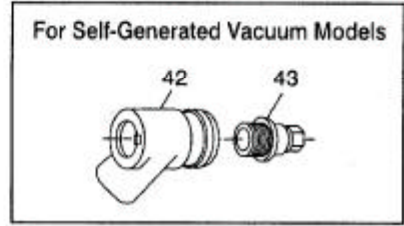

吉生 GISON

GP-934C5/C6/N3/N5/N6/S5/S6 6" Palm Grip Random Orbital Sander

PARTS LIST

✦ :Consuming Part

No.	Part No.	Description	Qty.	No.	Part No.	Description	Qty.
1	934N501	Regulator	1	26	934N526	Front Plate	1
2	934N502	O-Ring	2	27	934N527	Bearing	1
3	934N503	Snap Ring	1	28	934N528	Washer	1
4	934N504	O-Ring	1	29	934N529	Washer	1
5	934N505	Valve Stem	1	30	934N530	Rotor Key	1
6	934N506	Washer	1	31	934N531	Motor Shaft Balancer	1
7	934N507	Tip Pin	1		934N331	Motor Shaft Balancer (GP-934N3)	
8	934N508	Valve	1	32	934N532	Snap Ring	1
9	934N509	Spring	1	33	934N533	Bearing	2
10	934N510	Inlet Bushing	1	34	934N534	Shaft Seal	1
11	934N511	Muffler Body (Incl No.11~14)	1	35	934N535	Snap Ring	1
12	934N512	O-Ring	2	36	934N536	Shaft	1
13	934N513	Exhaust Sleeve	1	37	934N537	Housing Cover	1
14	934N514	Nut	1	38	934N538	Screw	4
15	934N515	Lever	1	39	934N539	Shroud (GP-934N5/N6)	1
16	934N516	Pin	1	40	934N540	5" Pad	1
17	934N517	Housing	1		934N640	6" Pad	
18	934N518	Rubber Bushing	2		934N340	3" Pad	
19	934N519	Snap Ring	1	41	934N541	Stop Spanner	1
20	934N520	Bearing	1	42	934N542	Vacuum Adapter (GP-934S5/S6)	1
21	934N521	Rear Plate	1	43	934N543	Muffler Body	1
22	934N522	Rotor Blade	5	44	934N544	Vacuum Adapter (GP-934C5/C6)	1
23	934N523	Rotor	1	45	934N545	Shroud (GP-934C5/C6/S5/S6)	1
24	934N524	Cylinder	1	46	934N546	Rubber Hose & Bag (GP-934S5/S6)	1
25	934N525	O-Ring	1				