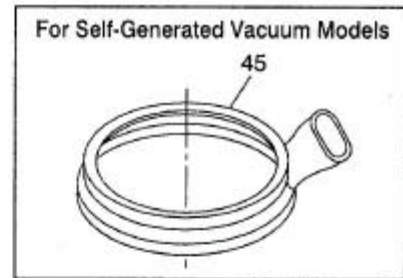

吉生 GISON

GP-934C5/C6/N3/N5/N6/S5/S6 6" Palm Grip Random Orbital Sander

PARTS LIST

✦ :Consuming Part

No.	Part No.	Description	Qty.	No.	Part No.	Description	Qty.
1	934N501	Regulator	1	26	934N526	Front Plate	1
2	934N502	O-Ring	2	27	934N527	Bearing	1
3	934N503	Snap Ring	1	28	934N528	Washer	1
4	934N504	O-Ring	1	29	934N529	Washer	1
5	934N505	Valve Stem	1	30	934N530	Rotor Key	1
6	934N506	Washer	1	31	934N531	Motor Shaft Balancer	1
7	934N507	Tip Pin	1		934N331	Motor Shaft Balancer (GP-934N3)	
8	934N508	Valve	1	32	934N532	Snap Ring	1
9	934N509	Spring	1	33	934N533	Bearing	2
10	934N510	Inlet Bushing	1	34	934N534	Shaft Seal	1
11	934N511	Muffler Body (Incl No.11~14)	1	35	934N535	Snap Ring	1
12	934N512	O-Ring	2	36	934N536	Shaft	1
13	934N513	Exhaust Sleeve	1	37	934N537	Housing Cover	1
14	934N514	Nut	1	38	934N538	Screw	4
15	934N515	Lever	1	39	934N539	Shroud (GP-934N5/N6)	1
16	934N516	Pin	1	40	934N540	5" Pad	1
17	934N517	Housing	1		934N640	6" Pad	
18	934N518	Rubber Bushing	2		934N340	3" Pad	
19	934N519	Snap Ring	1	41	934N541	Stop Spanner	1
20	934N520	Bearing	1	42	934N542	Vacuum Adapter (GP-934S5/S6)	1
21	934N521	Rear Plate	1	43	934N543	Muffler Body	1
22	934N522	Rotor Blade	5	44	934N544	Vacuum Adapter (GP-934C5/C6)	1
23	934N523	Rotor	1	45	934N545	Shroud (GP-934C5/C6/S5/S6)	1
24	934N524	Cylinder	1	46	934N546	Rubber Hose & Bag (GP-934S5/S6)	1
25	934N525	O-Ring	1				