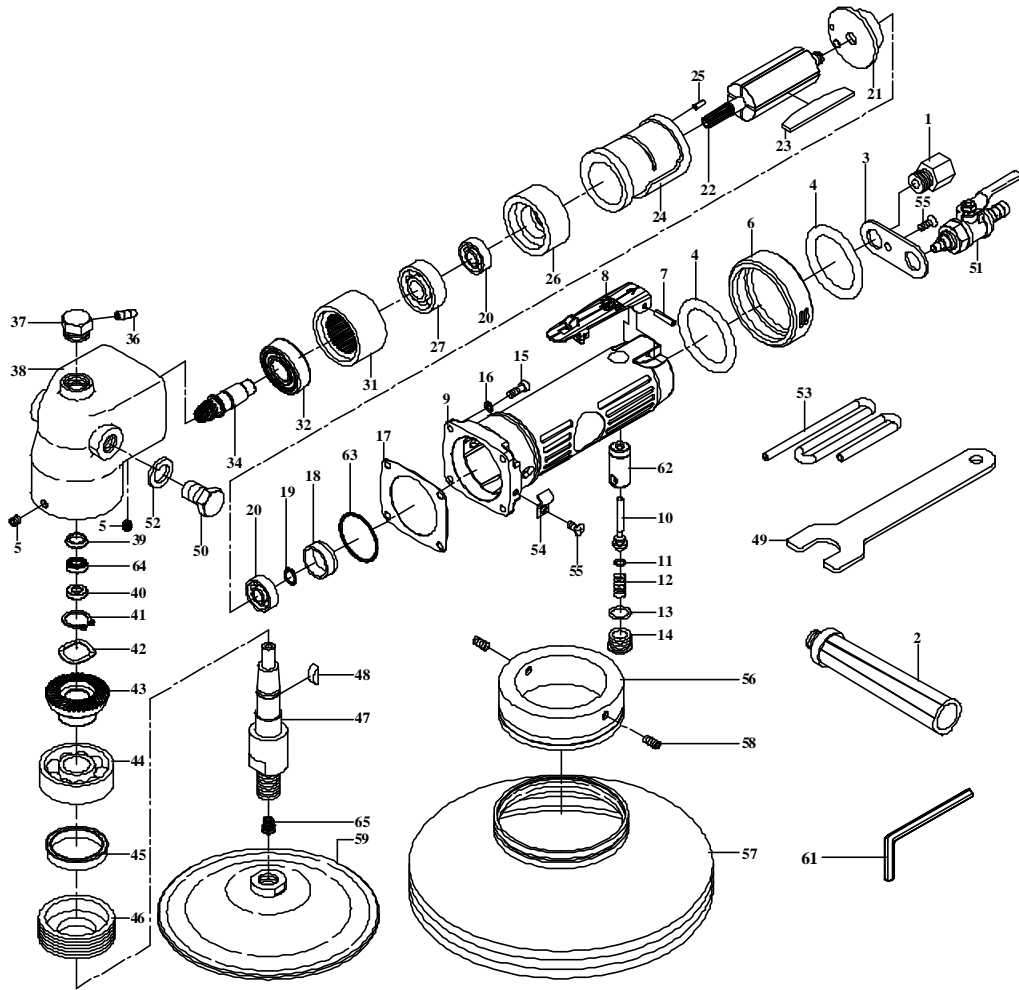

GISON

GP-933A Waterfed Abrasive Tool (4,200 RPM)

PARTS LIST

✳ : Consuming Part

Item No.	Part No.	Description	Qty.	Item No.	Part No.	Description	Qty.
01	933001	Hose Adapter	1	34	933034A	Bevel Pinion	1
02	832006	Grip	1	36	933036	Inlet Pipe	1
03	933003	Fixed Plate	1	37	933037	Rubber Tube Screw	1
04	OR037	O-Ring	2	38	933038	Body	1
05	MS002	Screw	2	39	SG009	Oil Seal	1
06	933006	Silencer	1	40	933040	Valve Bushing	1
07	SP026	Spring Pin	1	41	C15	Retaining Ring	1
08	933008	Throttle Lever	1	42	WW15	Spring Washer	1
09	933009	Handle	1	43	933043A	Bevel Gear	1
10	832059	Valve Pin	1	44	B6303ZZ	Ball Bearing	1
11	OR034	O-Ring	1	46	933046	Nut	1
12	S028	Valve Spring	1	47	933047	Gear Shaft	1
13	OR033	O-Ring	1	48	KR003	Key	1
14	832052	Valve Screw	1	49	829048	Stop Spanner	1
15	CAP020	Cap Screw	4	50	MK12X12	Screw	1
16	SPW4	Washer	4	51	933051	Water Valve	1
✳ 17	933017	Gasket	1	52	SPW12	Spring Washer	1
18	829015	Bearing Rubber Cap	1	53	933053	PU Tube	1
19	C8	Retaining Ring	1	54	933054	Fixed	1
20	B608ZZ	Ball Bearing	2	55	MC002	Screw	2
21	829018	Rear Plate	1	56	933056	Guard Ring	1
22	829020	Rotor	1	57	933057	Protector	1
✳ 23	829019	Rotor Blade	4	58	MS008	Screw	2
24	829022	Cylinder	1	59	933059	Pad	1
25	SP025	Spring Pin	1	61	933061	Spanner 2.5 mm	1
26	829023	Front Plate	1	62	933062	Valve Bushing	1
27	B6201	Ball Bearing	1	63	933063	Washer	1
31	933031	Internal Gear	1	64	B688ZZ	Ball Bearing	1
32	B6202ZZ	Ball Bearing	1	65	829055W	Water Exit	1