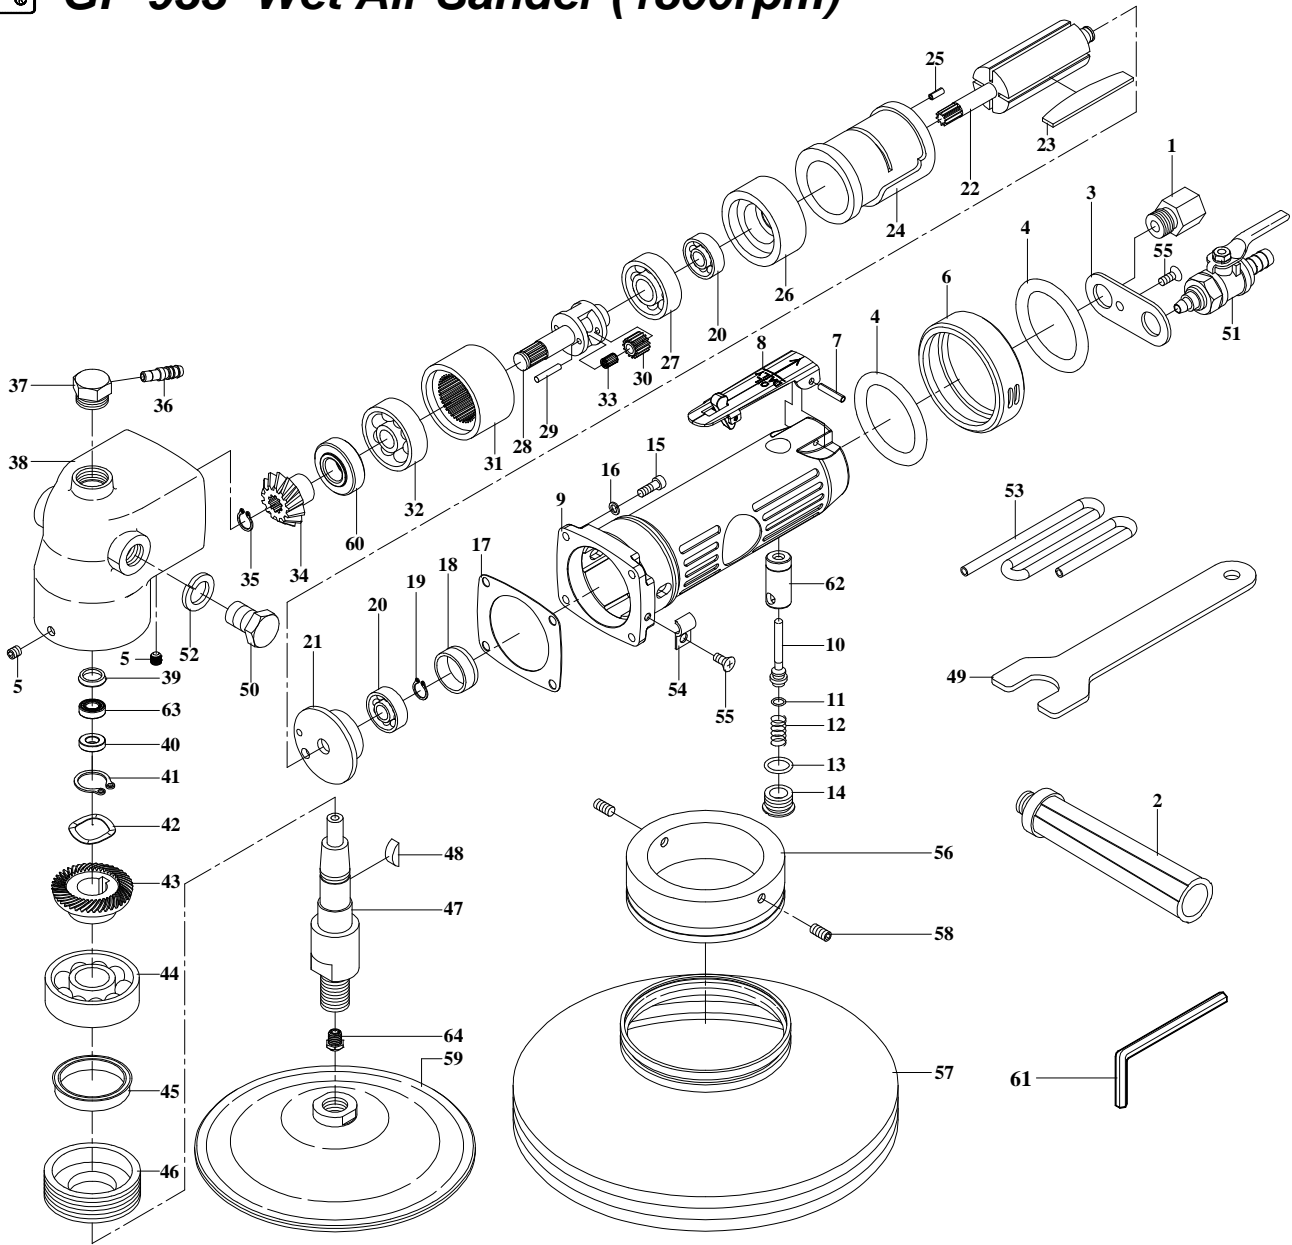

GISON Pneumatic Tools

GP-933 Wet Air Sander (1800rpm)

PARTS LIST

✳ : Consuming Part

Item No.	Part No.	Description	Qty.	Item No.	Part No.	Description	Qty.	Item No.	Part No.	Description	Qty.
1	933001	Hose Adapter	1	22	933022	Rotor	1	43	831009	Bevel Gear	1
2	832006	Grip	1	✳ 23	829019	Rotor Blade	4	44	B6303ZZ	Ball Bearing	1
3	933003	Fixed Plate	1	24	829022	Cylinder	1	46	933046	Nut	1
4	OR037	O-Ring	2	25	SP025	Spring Pin	1	47	933047	Gear Shaft	1
5	MS002	Screw	2	26	829023	Front Plate	1	48	KR003	Key	1
6	933006	Silencer	1	27	B6201Z	Ball Bearing	1	49	829048	Stop Spanner	1
7	SP026	Spring Pin	1	28	933028	Planet Cage	1	50	MK12X12	Screw	1
8	933008	Throttle Lever	1	29	P003	Bearing Pin	2	51	933051	Water Valve	1
9	933009	Handle	1	✳ 30	836021	Planet Gear	2	52	SPW12	Spring Washer	1
10	832059	Valve Pin	1	31	933031	Internal Gear	1	53	933053	PU Tube	1
11	OR034	O-Ring	1	32	B6300ZZ	Ball Bearing	1	54	933054	Fixed	1
12	S028	Valve Spring	1	33	BK357	Pin Bearing	2	55	MC002	Screw	2
13	OR033	O-Ring	1	34	831017	Bevel Pinion	1	56	933056	Guard Ring	1
14	832052	Valve Screw	1	35	C9	Retaining Ring	1	57	933057	Protector	1
15	CAP020	Cap Screw	4	36	933036	Inlet Pipe	1	58	MS008	Screw	2
16	SPW4	Washer	4	37	933037	Rubber Tube Screw	1	59	933059	Pad	1
✳ 17	933017	Gasket	1	38	933038	Body	1	60	933060	Housing Spacer	1
18	829015	Bearing Rubber Cap	1	39	SG009	Oil Seal	1	61	933061	Spanner 2.5 mm	1
19	C8	Retaining Ring	1	40	933040	Valve Bushing	1	62	933062	Valve Bushing	1
20	B608ZZ	Ball Bearing	2	41	C15	Retaining Ring	1	63	B688ZZ	Ball Bearing	1
21	829018	Rear Plate	1	42	WW15	Spring Washer	1	64	829055W	Water Exit	1