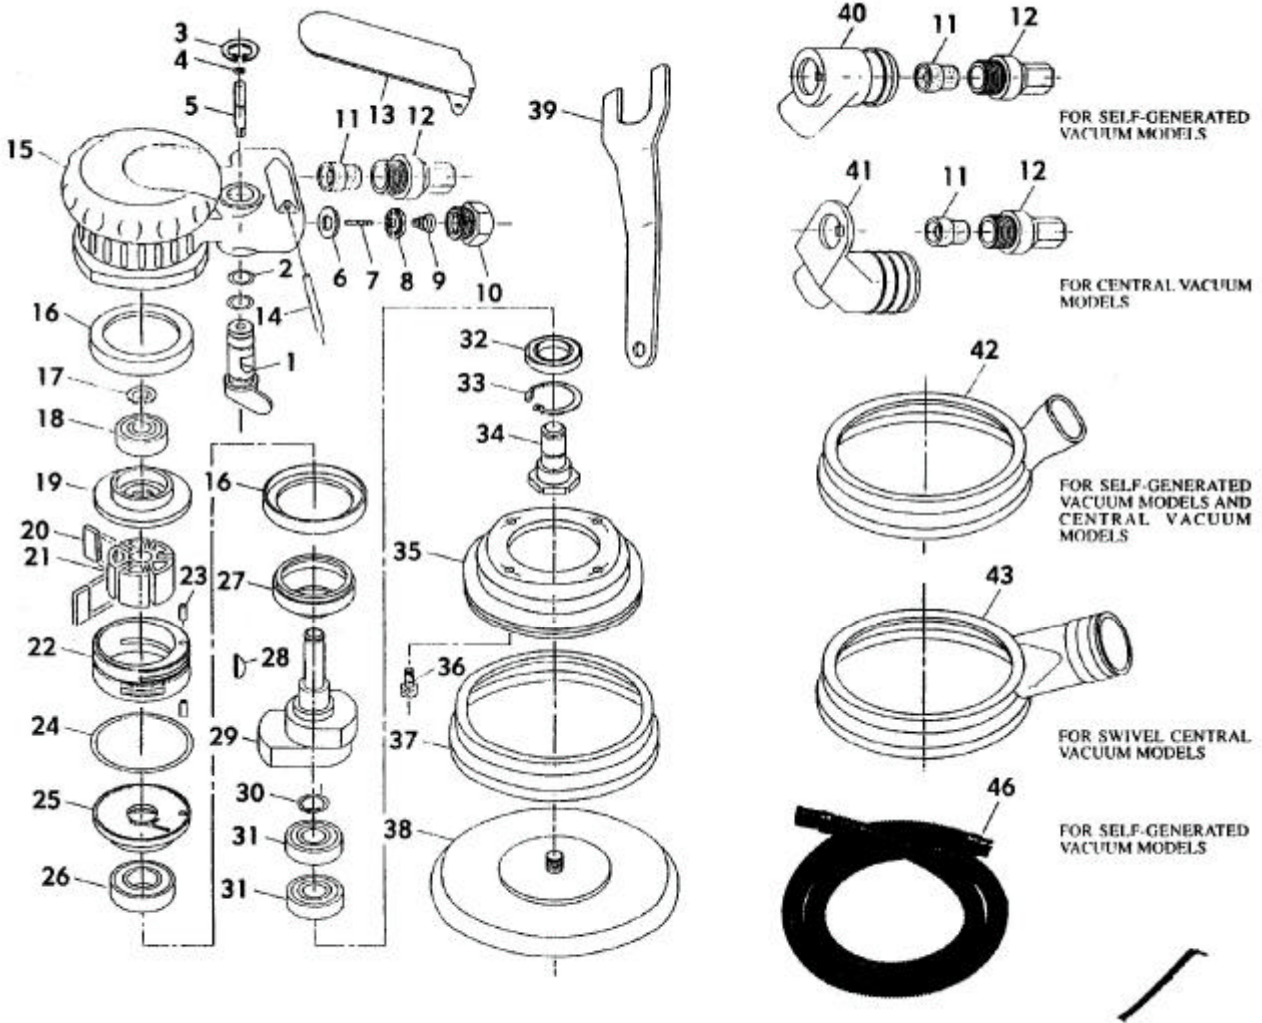

吉生 GISON

GP-932NV/SG/CV/CVB/SC Random Orbital Sander

PARTS LIST

✳ :Consuming Part

No.	Part No.	Description	Qty.	No.	Part No.	Description	Qty.
1	932001	Regulator	1	24	932024	O-Ring	1
2	932002	O-Ring	1	25	932025	Front Plate	1
3	932003	Snap Ring	1	26	932026	Ball Bearing	1
4	932004	O-Ring	1	27	932027	Safeguard Bushing	1
5	932005	Valve Stem	1	28	932028	Rotor Key	1
6	932006	Washer	1	29	932029	Motor Shaft Balancer	1
7	932007	Tip Pin	1	29a	932029a	Motor Shaft Balancer (for 932CVB)	1
8	932008	Valve	1	30	932030	Snap Ring	1
9	932009	Spring	1	31	932031	Ball Bearing	1
10	932010	Inlet Bushing	1	32	932032	Shaft Seal	1
11	932011	Cone Muffler	1	33	932033	Snap Ring	1
12	932012	Muffler Body	1	34	932034	Shaft	1
13	932013	Lever	1	35	932035	Housing Cover	1
14	932014	Pin	1	36	932036	Screw	1
15	932015	Housing	1	37	932037	Shroud (for 932NV)	1
16	932016	Rubber Bushing	1	✳ 38	932038a	5" Velcro Pad W/6 Hole	1
17	932017	Snap Ring	1		932038b	6" Velcro Pad W/6 Hole	
18	932018	Ball Bearing	1	39	932039	Stop Spanner	1
19	932019	Rear Plate	1	40	932040	Vacuum Adapter (for 932SG)	1
✳ 20	932020	Rotor Blade	1	41	932041	Vacuum Adapter (for 932CV/932CVB)	1
21	932021	Rotor	1	42	932042	Shroud (for 932SG/932CV/932CVB)	1
22	932022	Cylinder	1	43	932043	Shroud (for 932SC)	1
23	932023	Pin	1	46	932046	Rubber Hose & Bag (for 932SG)	1