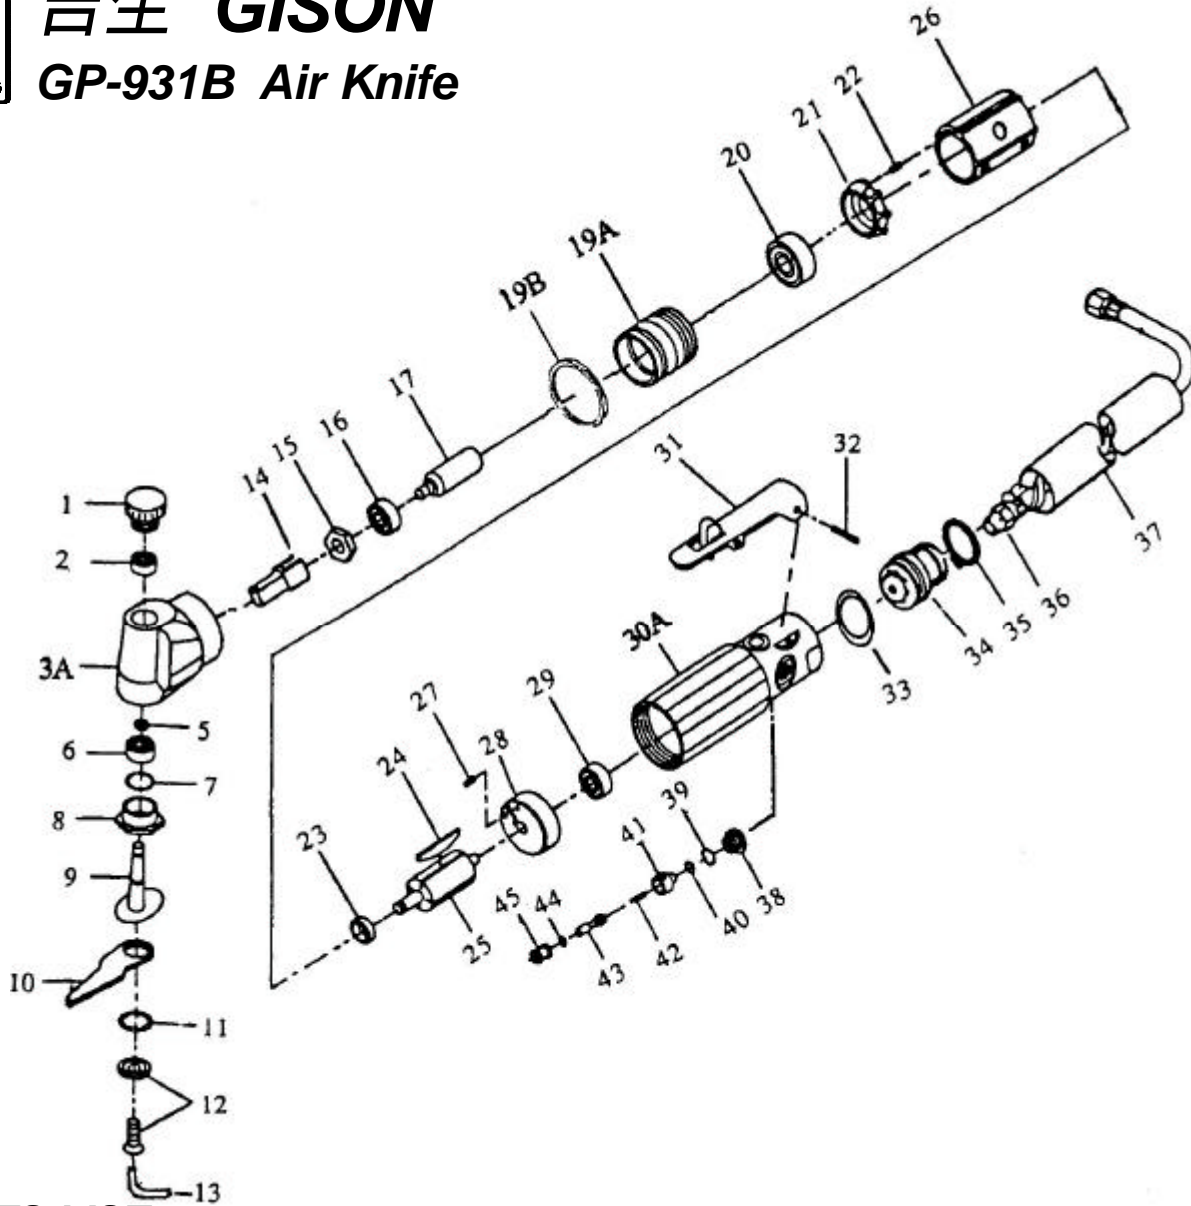

## GP-931B Air Knife

### PARTS LIST

✦ :Consuming Part

Item No.	Part No.	Description	Qty.	Item No.	Part No.	Description	Qty.
01	931B01	Plug	1	24	931B24	Rotor Blade	4
02	931B02	Ball Bearing 608ZZ	1	25	931B25	Rotor	1
03A	931B03A	Head	1	26	931B26	Cylinder	1
05	931B05	Spacer	1	27	931B27	Pin	1
06	931B06	Ball Bearing 6000ZZ	1	28	931B28	Rear Bearing Plate	1
07	931B07	Seal Oil	1	29	931B29	Ball Bearing 608ZZ	1
08	931B08	Nut Clamp	1	30A	931B30A	Motor Housing	1
09	931B09	Spindle Drive	1	31	931B31	Throttle Lever	1
10	931B10	Blade 57mm	1	32	931B32	Spring Pin	1
11	931B11	Retainer	1	33	931B33	Packing	1
12	931B12	Screw	1	34	931B34	Throttle Arbor	1
13	931B13	Wrench Key 5mm	1	35	931B35	Stop Ring	1
14	931B14	Fork Drive	1	36	931B36	Air Hose Ass'y 1/4	1
15	931B15	Lock Nut	1	37	931B37	Exhaust Hose	1
16	931B16	Ball Bearing 625ZZ	1	38	931B38	Valve Screw	1
18	931B17	Shaft Crank	1	39	931B39	O-Ring	1
19A	931B19A	Retainer	1	40	931B40	O-Ring	1
19B	931B19B	Nut	1	41	931B41	Air Controller	1
20	931B20	Ball Bearing 6000ZZ	1	42	931B42	Valve Spring	1
21	931B21	Front Bearing Plate	1	43	931B43	Valve Stem	1
22	931B22	Pin	1	44	931B44	O-Ring	1
23	931B23	Spacer	1	45	931B45	Valve Bushing	1