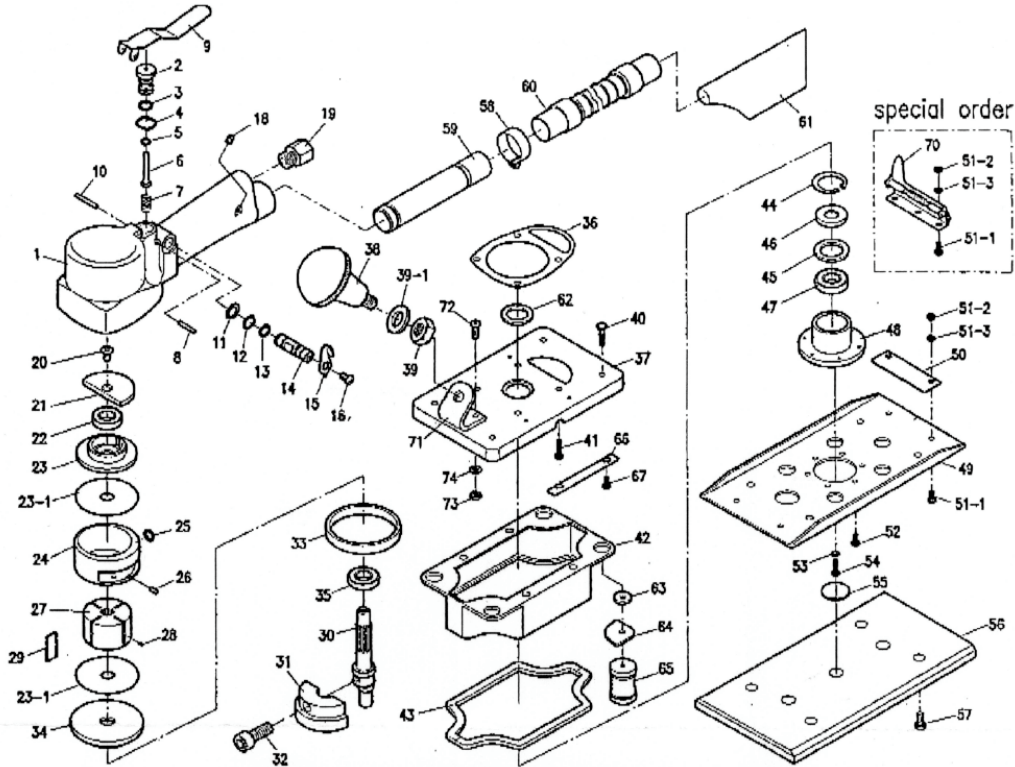

GISON Pneumatic Tools

GP-928DL Dust Free Orbital Sander(velcro)

PARTS LIST

☛ :Consuming Part

Item No.	Part No.	Description	Qty.	Item No.	Part No.	Description	Qty.
1	928DL01	Body	1	39-1	928DL39-1	Spring Washer (3/8")	1
2	928DL02	Valve Pin Sleeve	1	40	928DL40	Screw (M5x15)	4
3	928DL03	O-Ring (P8)	2	41	928DL41	Screw (M5x15)	4
4	928DL04	Wave Washer	1	42	928DL42	Skirt	1 Set
5	928DL05	O-Ring(ø4 x ø7)	1	43	928DL43	Skirt Felt	2
6	928DL06	Valve	1	44	928DL44	Sanp Ring (R26)	1
7	928DL07	Valve Spring	1	45	928DL45	Felt Ring (ø22)	1
8	928DL08	Needle Pin (ø3x18)	1	46	928DL46	Dust Seal	1
9	928DL09	Valve Lever	1	47	928DL47	Dearing (6000LLB)	2
10	928DL10	Spring Pin (ø3x20)	1	48	928DL48	Shoe Bearing Case	1
11	928DL11	Snap Ring (S-10)	2	49	928DL49	Shoe	1
12	928DL12	Wave Washer (WW-10)	1	50	928DL50	Clip Weight (Velcro)	2
13	928DL13	O-Ring (P6)	2	51	928DL51	Screw Set	4
14	928DL14	Regulator	1	51-1	928DL51-1	Screw (M4x8)	4
15	928DL15	Regulator Lever	1	51-2	928DL51-2	Nut (M4)	4
16	928DL16	Screw (M4x6)	1	51-3	928DL51-3	Washer (AW04)	4
18	928DL18	Set Bolt (M4x6)	1	52	928DL52	Screw (M4x8)	6
19	928DL19	1/4"OM Nipple	1	53	928DL53	Washer (AW08)	1
20	928DL20	Screw (M5x12)	1	54	928DL54	Screw (M5x10)	1
21	928DL21	U-Dalancer	1	55	928DL55	Packing (ø23)	1
22	928DL22	Bearing (6200ZZ)	1	56-1	928DL56-1	Pad MP	1
23	928DL23	U-Bearing Case	1	56-2	928DL56-2	Pad LP	1
23-1	928DL23-1	Side Plate	2	57	928DL57	Screw (M5x10)	4
24	928DL24	Cylinder	1	58	928DL58	Hose Clamps (1-1/2")	1
25	928DL25	O-Ring (P6)	1	59	928DL59	Ejector	1
26	928DL26	Spring Pin (ø3x5)	1	60	928DL60	Duct Hose Set	1 Set
27	928DL27	Rotor	1	61	928DL61	Bag	1
28	928DL28	Vane Spring	4	62	928DL62	Pelt Ring	1
29	928DL29	Vane	4	63	928DL63	Support Washer	4
30	928DL30	Rotor Shaft	1	64	928DL64	Skirt Clamper	4
31	928DL31	L-Balancer	1	65	928DL65	Support	4
32	928DL32	Cap Screw (M5x25)	1	66	928DL66	Skirt Liner	2
33	928DL33	Spacer	1	67	928DL67	Screw (M4x6)	4
34	928DL34	L-Bearing Case	1	70	928DL70	Clip (Set)(Clip)	2
35	928DL35	Bearing (6201ZZ)	1	71	928DL71	Bracket	1
36	928DL36	Body Casket	1	72	928DL72	Hex. Screw (M4x12)	3
37	928DL37	Base Plate	1	73	928DL73	Nut (M4)	3
38	928DL38	Front Knob	1	74	928DL74	Washer (AW04)	3
39	928DL39	Nut (3/8")	1				