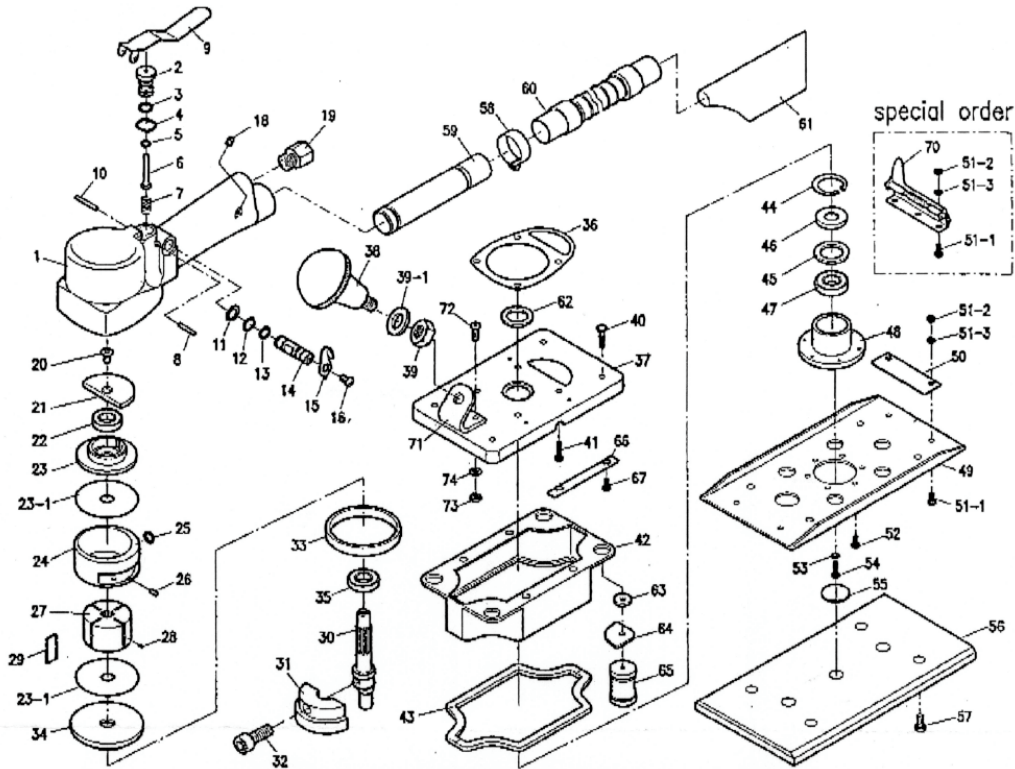

GISON Pneumatic Tools

GP-928DL Dust Free Orbital Sander(velcro)

PARTS LIST

☛ :Consuming Part

Item No.	Part No.	Description	Qty.	Item No.	Part No.	Description	Qty.
1	928DL01	Body	1	39-1	928DL39-1	Spring Washer (3/8")	1
2	928DL02	Valve Pin Sleeve	1	40	928DL40	Screw (M5x15)	4
3	928DL03	O-Ring (P8)	2	41	928DL41	Screw (M5x15)	4
4	928DL04	Wave Washer	1	42	928DL42	Skirt	1 Set
5	928DL05	O-Ring(ø4 x ø7)	1	43	928DL43	Skirt Felt	2
6	928DL06	Valve	1	44	928DL44	Sanp Ring (R26)	1
7	928DL07	Valve Spring	1	45	928DL45	Felt Ring (ø22)	1
8	928DL08	Needle Pin (ø3x18)	1	46	928DL46	Dust Seal	1
9	928DL09	Valve Lever	1	47	928DL47	Dearing (6000LLB)	2
10	928DL10	Spring Pin (ø3x20)	1	48	928DL48	Shoe Bearing Case	1
11	928DL11	Snap Ring (S-10)	2	49	928DL49	Shoe	1
12	928DL12	Wave Washer (WW-10)	1	50	928DL50	Clip Weight (Velcro)	2
13	928DL13	O-Ring (P6)	2	51	928DL51	Screw Set	4
14	928DL14	Regulator	1	51-1	928DL51-1	Screw (M4x8)	4
15	928DL15	Regulator Lever	1	51-2	928DL51-2	Nut (M4)	4
16	928DL16	Screw (M4x6)	1	51-3	928DL51-3	Washer (AW04)	4
18	928DL18	Set Bolt (M4x6)	1	52	928DL52	Screw (M4x8)	6
19	928DL19	1/4"OM Nipple	1	53	928DL53	Washer (AW08)	1
20	928DL20	Screw (M5x12)	1	54	928DL54	Screw (M5x10)	1
21	928DL21	U-Dalancer	1	55	928DL55	Packing (ø23)	1
22	928DL22	Bearing (6200ZZ)	1	56-1	928DL56-1	Pad MP	1
23	928DL23	U-Bearing Case	1	56-2	928DL56-2	Pad LP	1
23-1	928DL23-1	Side Plate	2	57	928DL57	Screw (M5x10)	4
24	928DL24	Cylinder	1	58	928DL58	Hose Clamps (1-1/2")	1
25	928DL25	O-Ring (P6)	1	59	928DL59	Ejector	1
26	928DL26	Spring Pin (ø3x5)	1	60	928DL60	Duct Hose Set	1 Set
27	928DL27	Rotor	1	61	928DL61	Bag	1
28	928DL28	Vane Spring	4	62	928DL62	Pelt Ring	1
29	928DL29	Vane	4	63	928DL63	Support Washer	4
30	928DL30	Rotor Shaft	1	64	928DL64	Skirt Clamper	4
31	928DL31	L-Balancer	1	65	928DL65	Support	4
32	928DL32	Cap Screw (M5x25)	1	66	928DL66	Skirt Liner	2
33	928DL33	Spacer	1	67	928DL67	Screw (M4x6)	4
34	928DL34	L-Bearing Case	1	70	928DL70	Clip (Set)(Clip)	2
35	928DL35	Bearing (6201ZZ)	1	71	928DL71	Bracket	1
36	928DL36	Body Casket	1	72	928DL72	Hex. Screw (M4x12)	3
37	928DL37	Base Plate	1	73	928DL73	Nut (M4)	3
38	928DL38	Front Knob	1	74	928DL74	Washer (AW04)	3
39	928DL39	Nut (3/8")	1				