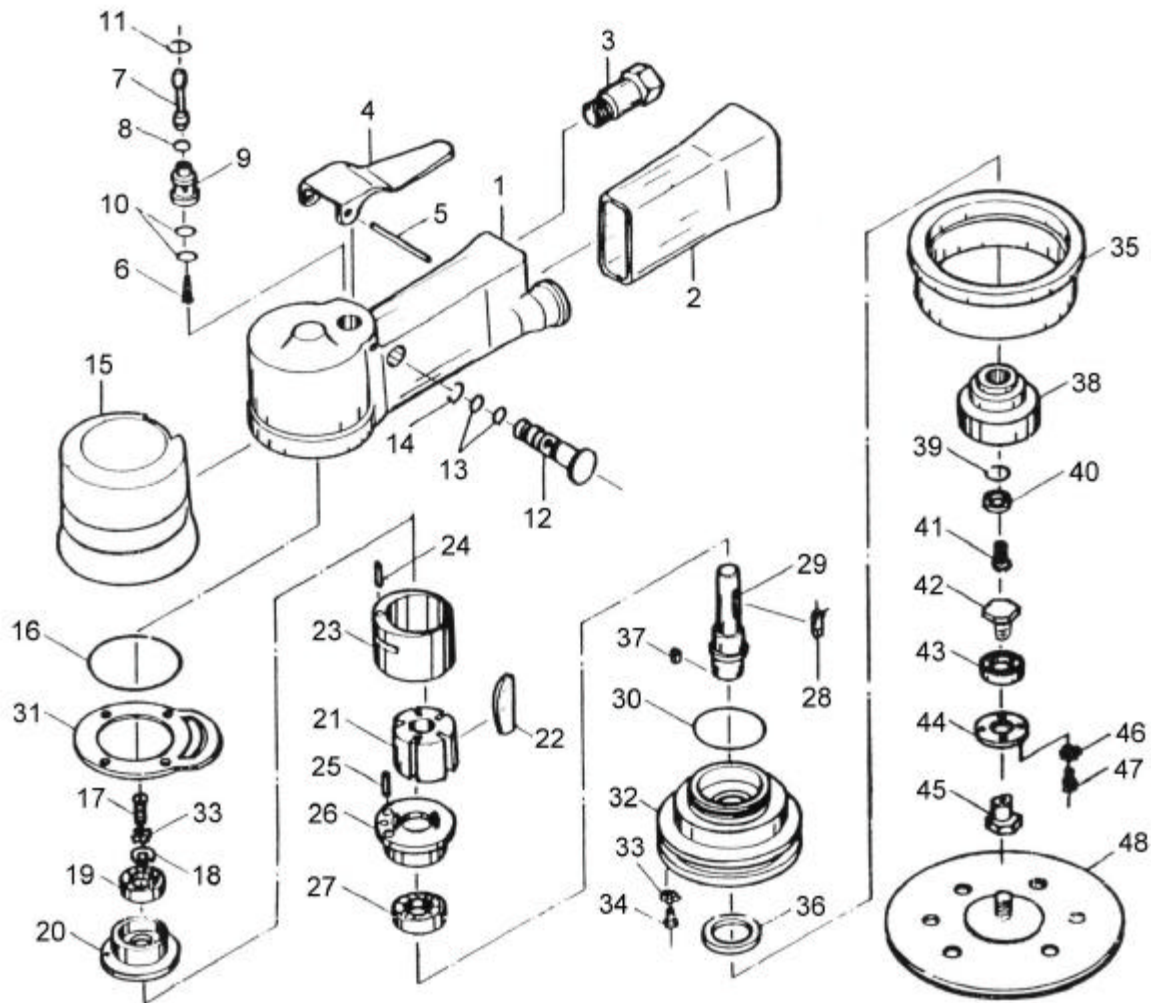

吉生 GISON

GP-928 5" / 6" Dust Free Dual Action Sander

PARTS LIST

✦ : Consuming Part

No.	Part No.	Description	Qty.	No.	Part No.	Description	Qty.
1	928001	Motor Housing	1	29	928029	Rotor Shaft	1
2	928002	Handle Cover	1	30	928030	O-Ring	1
3	928003	Air Inlet	1	31	928031	Housing Packing	1
4	928004	Valve Lever	1	32	928032	Cover (for 5" Pad)	1
5	928005	Spring Pin	1		928032a	Cover (for 6" Pad)	1
6	928006	Throttle Valve Spring	1	33	928033	Lock Washer	5
7	928007	Valve	1	34	928034	Screw	4
8	928008	O-Ring	1	35	928035	Rubber Guard (for 5" Pad)	1
12	928012	Air Regulator	1	38	928038	Balancer (for 5" Pad)	1
10	928010	O-Ring	2	36	928036	Felt	1
11	928011	Retaining Ring	1	37	928037	Key	1
9	928009	Valve Bushing	1		928035a	Rubber Guard (for 6" Pad)	1
13	928013	O-Ring	2		928038a	Balancer (for 6" Pad)	1
14	928014	Retaining Ring	1	39	928039	Conical Spring	1
15	928015	Body Cover	1	40	928040	Washer	1
16	928016	O-Ring	1	41	928041	Screw	1
17	928017	Screw	1	42	928042	Screw	1
18	928018	Washer	1	43	928043	Ball Bearing	1
19	928019	Ball Bearing	1	44	928044	Bearing Cover	1
20	928020	Rear End Plate	1	45	928045	Pad Shaft	1
21	928021	Rotor	1	46	928046	Lock Washer	4
✦ 22	928022	Rotor Blade	5	47	928047	Screw	4
23	928023	Cylinder	1	48	928048	5" Pad	1
24	928024	Spring Pin	1		928048a	6" Pad	1
25	928025	Spring Pin	1	49	928049	Spanner (Not Shown)	1
26	928026	Front End Plate	1	50	928050	Rot Bar (Not Shown)	1
27	928027	Ball Bearing	1	51	928051	Dust Bag (Not Shown)	1
28	928028	Key	1	52	928052	Hose (Not Shown)	1