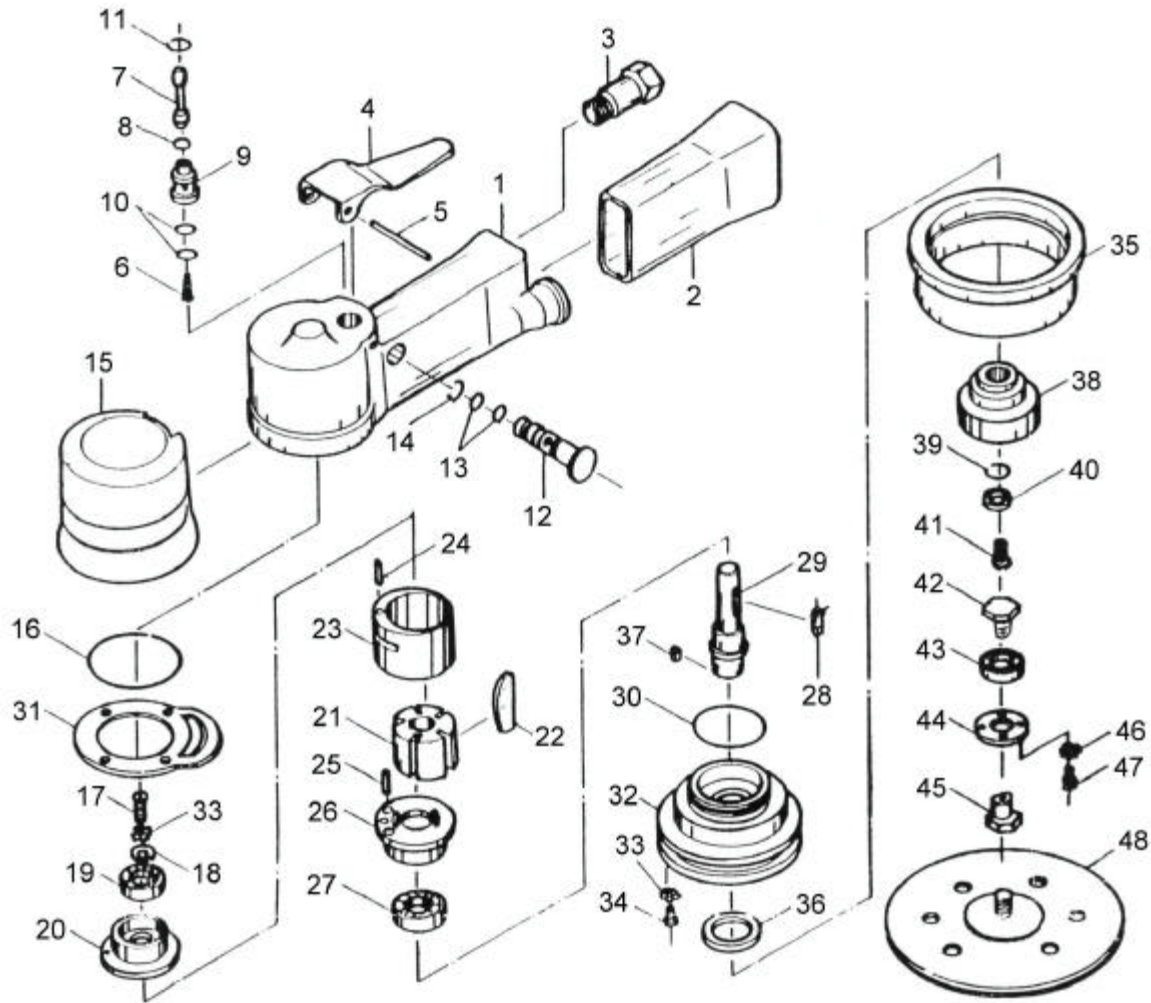

吉生 GISON

GP-928 5" / 6" Dust Free Dual Action Sander

PARTS LIST

✦ : Consuming Part

No.	Part No.	Description	Qty.	No.	Part No.	Description	Qty.
1	928001	Motor Housing	1	29	928029	Rotor Shaft	1
2	928002	Handle Cover	1	30	928030	O-Ring	1
3	928003	Air Inlet	1	31	928031	Housing Packing	1
4	928004	Valve Lever	1	32	928032	Cover (for 5" Pad)	1
5	928005	Spring Pin	1		928032a	Cover (for 6" Pad)	1
6	928006	Throttle Valve Spring	1	33	928033	Lock Washer	5
7	928007	Valve	1	34	928034	Screw	4
8	928008	O-Ring	1	35	928035	Rubber Guard (for 5" Pad)	1
12	928012	Air Regulator	1	38	928038	Balancer (for 5" Pad)	1
10	928010	O-Ring	2	36	928036	Felt	1
11	928011	Retaining Ring	1	37	928037	Key	1
9	928009	Valve Bushing	1		928035a	Rubber Guard (for 6" Pad)	1
13	928013	O-Ring	2		928038a	Balancer (for 6" Pad)	1
14	928014	Retaining Ring	1	39	928039	Conical Spring	1
15	928015	Body Cover	1	40	928040	Washer	1
16	928016	O-Ring	1	41	928041	Screw	1
17	928017	Screw	1	42	928042	Screw	1
18	928018	Washer	1	43	928043	Ball Bearing	1
19	928019	Ball Bearing	1	44	928044	Bearing Cover	1
20	928020	Rear End Plate	1	45	928045	Pad Shaft	1
21	928021	Rotor	1	46	928046	Lock Washer	4
✦ 22	928022	Rotor Blade	5	47	928047	Screw	4
23	928023	Cylinder	1	48	928048	5" Pad	1
24	928024	Spring Pin	1		928048a	6" Pad	1
25	928025	Spring Pin	1	49	928049	Spanner (Not Shown)	1
26	928026	Front End Plate	1	50	928050	Rot Bar (Not Shown)	1
27	928027	Ball Bearing	1	51	928051	Dust Bag (Not Shown)	1
28	928028	Key	1	52	928052	Hose (Not Shown)	1