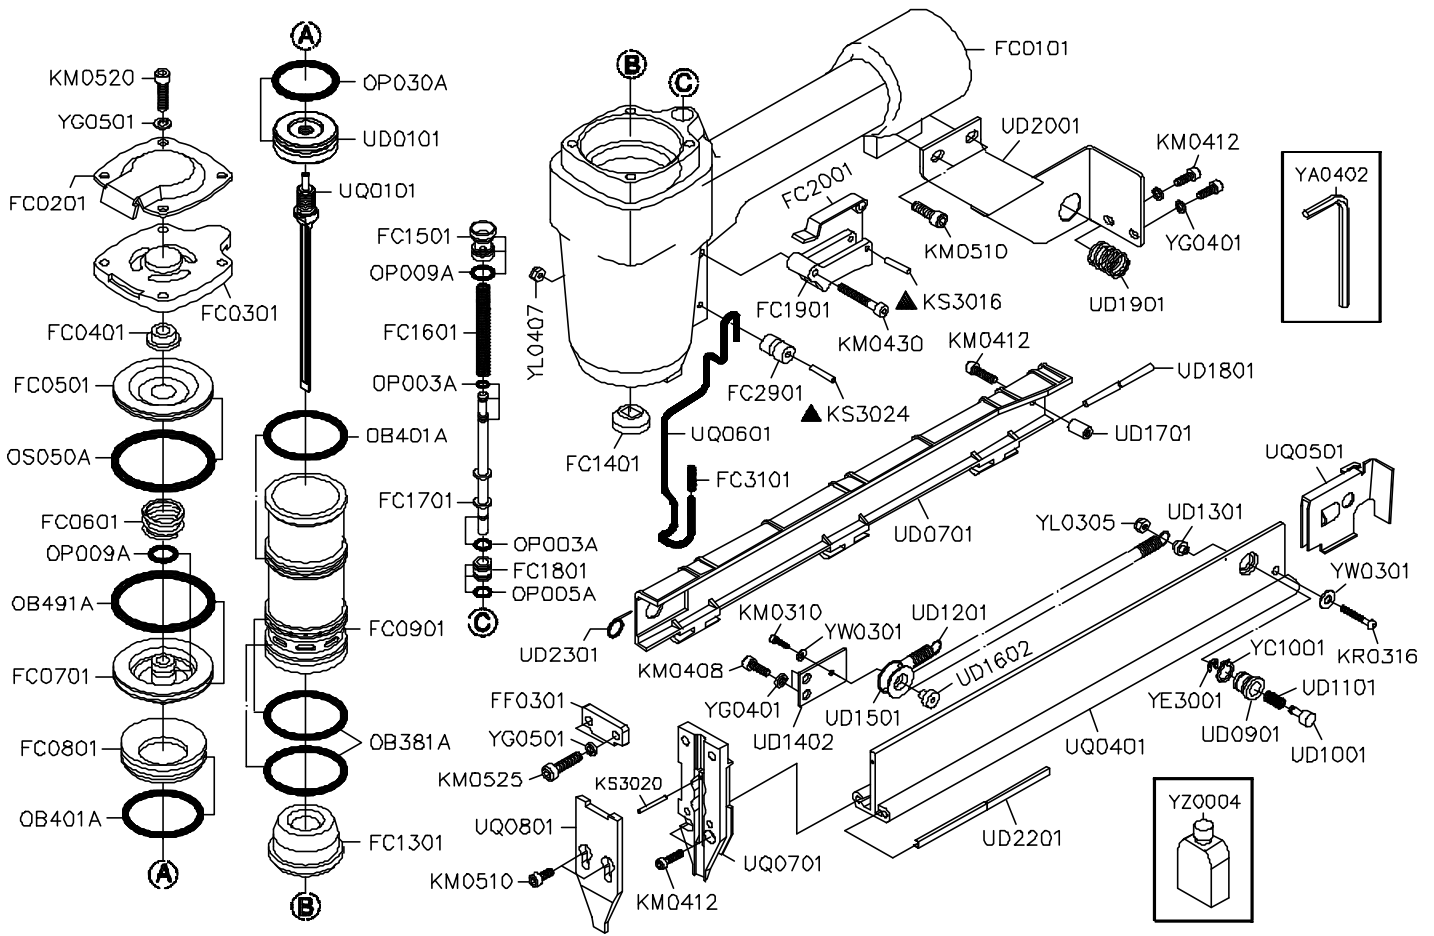

吉生 GISON

GP-92/40 Medium Duty Air Stapler

PARTS LIST

✳ : Consuming Part

Item No.	Part No.	Description	Qty.	Item No.	Part No.	Description	Qty.	Item No.	Part No.	Description	Qty.
1	FC0101	Body	1	25	KM0430	Hex.Soc.Hd.Bolt(M4 x 0.7-30L)	1	49	UD1501	Roller	1
2	FC0201	Exhaust Cap	1	26	KM0510	Hex.Soc.Hd.Bolt(M5 x 0.8-10L)	4	50	UD1601	Roller Anchor	1
3	FC0301	Cylinder Cap	1	27	KM0520	Hex.Soc.Hd.Bolt(M3 x 0.8-20L)	4	51	UD1701	Distance Shaft	1
4	FC0401	Valve Stop	1	28	KM0525	Hex.Soc.Hd.Bolt(M5 x 0.8-25L)	2	52	UD1801	Pivot	1
5	FC0501	Head Valve Cap	1	29	KR0316	Button Hd.Bolt(M3 x 0.5-16L)	1	53	UD1901	Spring	1
6	FC0601	Compression Spring	1	30	KS3016	Spring Pin (Ø3-16L)	1	54	UD2001	Support	1
7	FC0701	Head Valve Seat	1	31	KS3020	Spring Pin (Ø3-20L)	1	55	UD2201	Upper Rail	1
8	FC0801	Cylinder Rind	1	32	KS3024	Spring Pin (Ø3-24L)	1	56	UD2301	Spring	1
9	FC0901	Cylinder	1	33	OB381A	O-Ring (37.8 x 2.5)	2	57	UQ0101	Driver	1
10	FC1301	Bumper	1	34	OB401A	O-Ring (39.8 x 2.5)	2	58	UQ0401	Magazine Rail	1
11	FC1401	Nozzle	1	35	OB491A	O-Ring (49.1 x 2.5)	1	59	UQ0501	Pusher	1
12	FC1501	Trigger Valve Cap	1	36	OP003A	O-Ring (P3)	3	60	UQ0601	Safety	1
13	FC1601	Spring	1	37	OP005A	O-Ring (P5)	2	61	UQ0701	Guide Plate	1
14	FC1701	Trigger Valve Stem	1	38	OP009A	O-Ring (P9)	2	62	UQ0801	Cover Plate(B)	1
15	FC1801	Trigger Valve Seat	1	39	OP030A	O-Ring (P30)	1	63	YA0402	Hex Bar Wrench (D4)	1
16	FC1901	Trigger	1	40	OS050A	O-Ring (S50)	1	64	YC1001	C-Ring (Ø10)	1
17	FC2001	Contact Lever	1	41	UD0101	Main Piston	1	65	YE3001	E-Ring (Ø3)	1
18	FC2901	Roller	1	42	UD0701	Door	1	66	YG0401	Spring Washer(Ø4)	4
19	FC3001	Split Pin	1	43	UD0901	Latch Stud Bushing	1	67	YG0501	Spring Washer(Ø5)	6
20	FC3101	Safety Spring	1	44	UD1001	Pusher Latch Stud	1	68	YL0305	Hex.Soc Nut Screw (M3 x 0.5)	1
21	FF0301	Cover Plate	1	45	UD1101	Spring	1	69	YL0407	Hex.Soc Nut Screw (M4 x 0.7)	1
22	KM0310	Hex.Soc.Hd.Bolt(M3 x 0.5-10L)	1	46	UD1201	Pusher Spring	1	70	YW0301	Flat Washer (Ø3)	2
23	KM0408	Hex.Soc.Hd.Bolt(M4 x 0.7-8L)	2	47	UD1301	Pusher Spring Anchor	1	71	YZ0004	Oil Box	1
24	KM0412	Hex.Soc.Hd.Bolt(M4 x 0.7-12L)	5	48	UD1402	Roller Set	1				