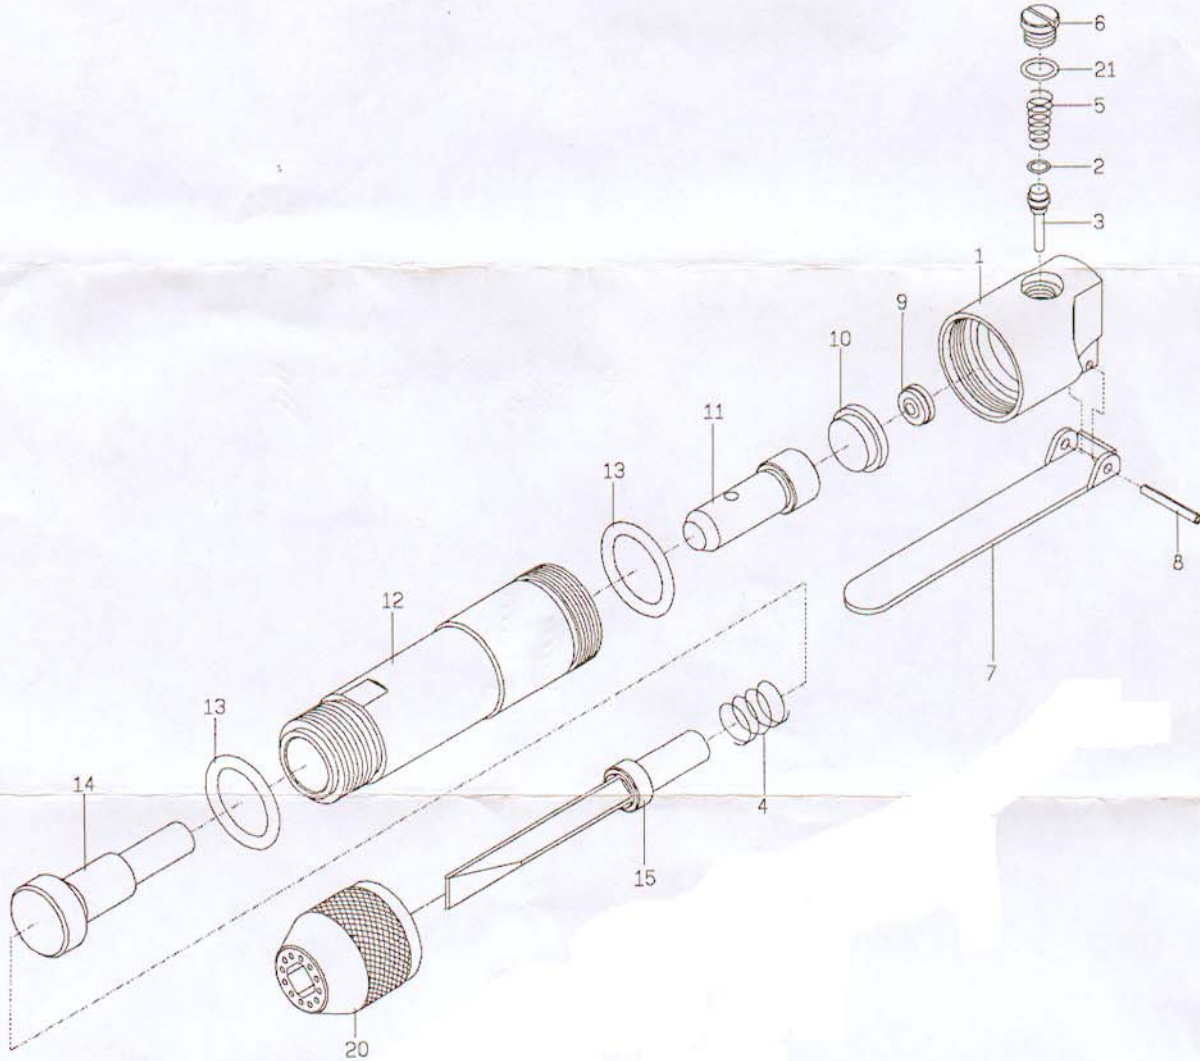

吉生 GISON

GP-924 Air Flux Chipper

PARTS LIST

✳ : Consuming Part

Item No.	Part No.	Description	Qty.	Item No.	Part No.	Description	Qty.
1	924001	Backhead	1	12	924012	Barrel Sleeve	1
2	924002	O-Ring	1	13	924013	O-Ring	2
3	924003	Throttle Valve	1	14	924014	Needle Driver	1
4	924004	Spring	1	15	924015	Chisel	1
5	924005	Spring	1				
6	924006	Valve Cap	1				
7	924007	Lever	1				
8	924008	Pin	1				
9	924009	Rubber Cushion	1	20	924020	Nut	1
10	924010	Fear Valve Block	1	21	924021	O-Ring	1
✳ 11	924011	Piston	1				

✳ If you need to order parts, please mark both Parts No. and Description.