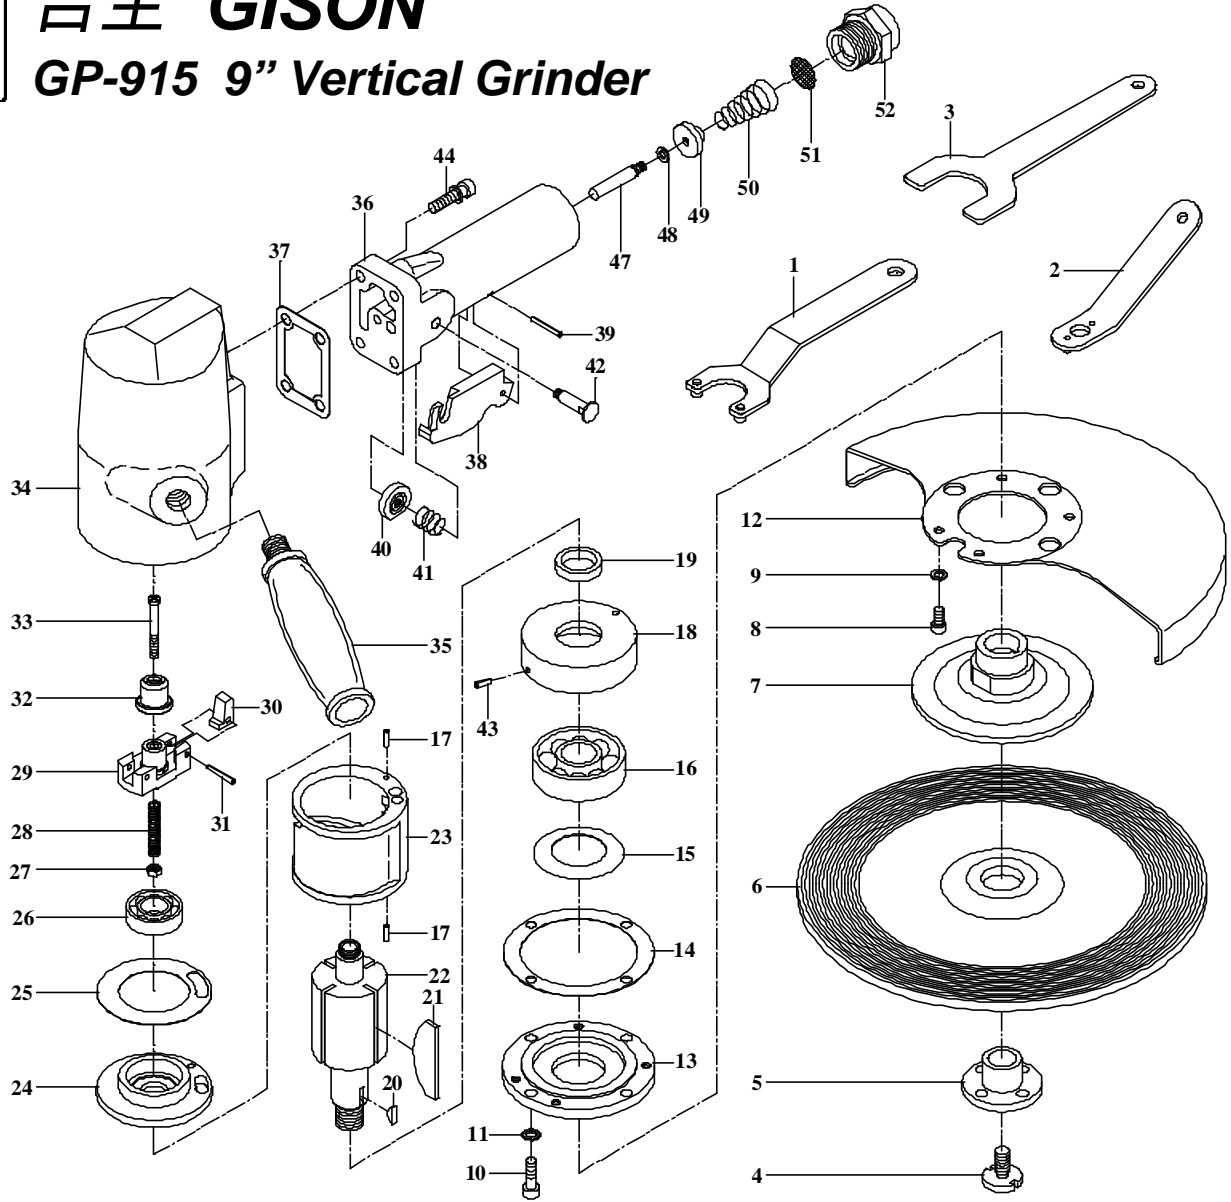

吉生 GISON

GP-915 9" Vertical Grinder

PARTS LIST

✳ : Consuming Part

Item No.	Part No.	Description	Qty.	Item No.	Part No.	Description	Qty.
1	829047	Disc Spanner	1	✳ 26	B6002ZZ	Ball Bearing	1
2	832040	Disc Spanner	1	27	NH4	Nut	1
3	915003	Stop Spanner	1	28	S035	Spring	1
4	915004	Screw	1	29	915029	Governor	1
5	915005	Pad Nut	1	30	915030	Pendulum	2
6	915006	Disc Wheel	1	31	SP019	Spring Pin	2
7	915007	Disc Receiver	1	32	915032	Plunger	1
8	CAP017	Screw	4	33	915033	Screw	1
9	SPW5	Washer	4	34	915034	Body	1
10	CAP018	Screw	4	35	829027	Dead Handle	1
11	SPW6	Spring Washer	4	36	916036	Handle	1
12	915012	Disc Cover	1	37	915037	Gasket	1
13	915013	Body Cover	1	38	916038	Lever	1
14	915014	Gasket	1	39	SP026	Spring Pin	1
15	915015	Retainer	1	40	916040	Nut Spacer	1
✳ 16	B6304ZZ	Ball Bearing	1	41	S022	Spring	1
17	SP001	Spring Pin	2	42	916042	Latch	1
18	915018	Front Plate	1	43	SP025	Spring Pin	1
19	915019	Pipe Sleeve	1	44	CAP003	Screw	4
20	KR002	Key	1	47	916047	Valve Sleeve	1
✳ 21	915021	Rotor Blade	4	48	T5X14	Washer	1
22	915022	Rotor	1	49	915049	Valve Stem	1
23	915023	Cylinder	1	✳ 50	S013	Spring	1
24	915024	Rear Plate	1	51	420001	Screen	1
25	915025	Gasket	1	52	420002	Hose Adapter	1