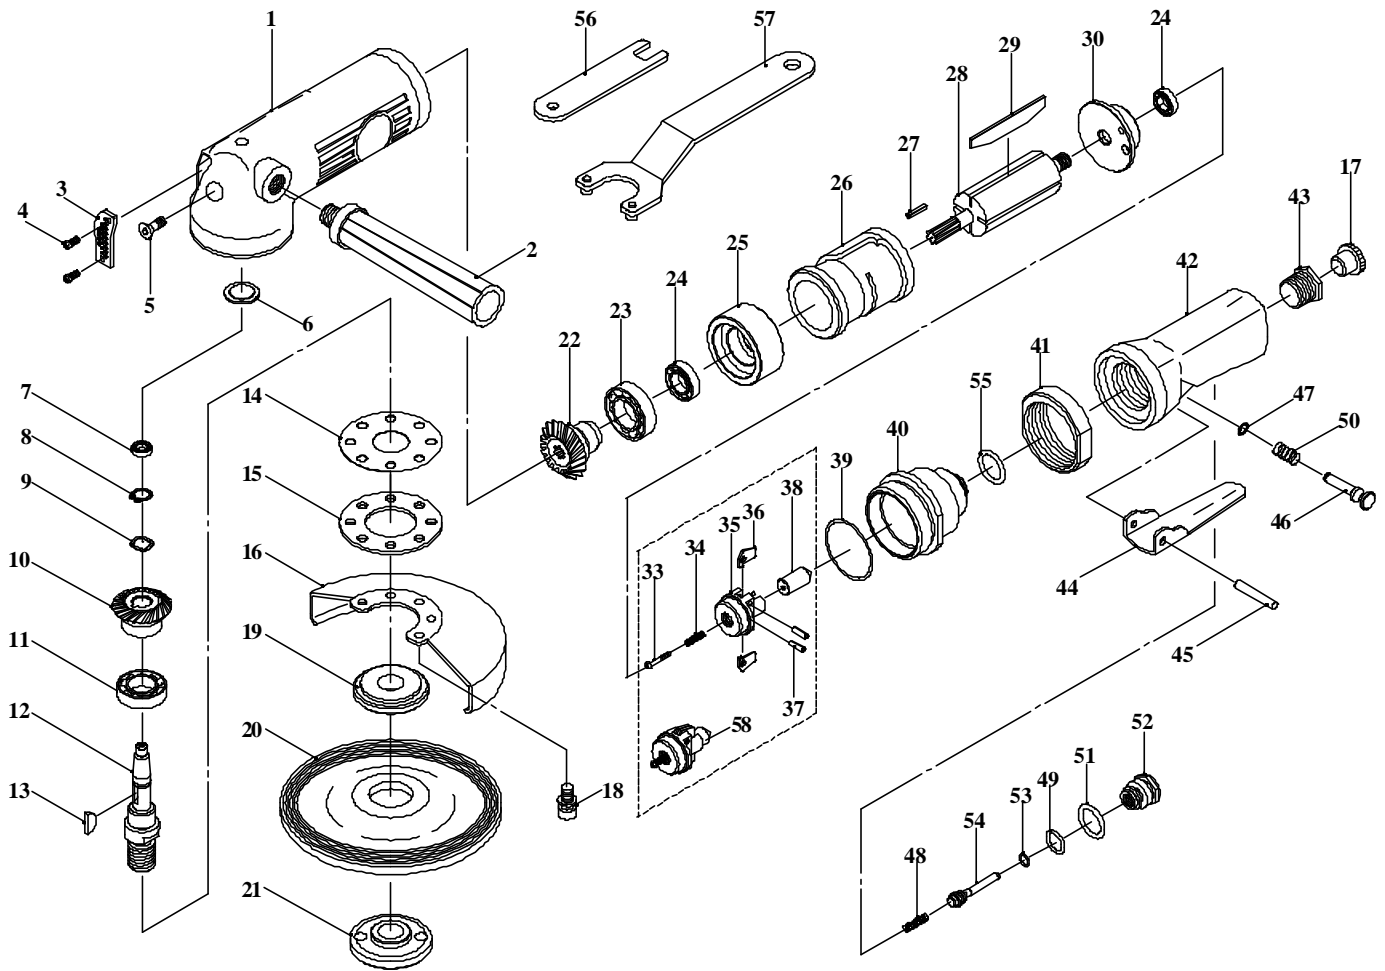

## GP-911 5" Angle Grinder

### PART LIST

✳ : Consumin Parts

Gut Nr. Item No.	Teil Nr. Part No.	Description	Qty	Gut Nr. Item No.	Teil Nr. Part No.	Description	Qty
1	832001	Body	1	✳ 29	829019	Rotor Blade	4
2	832006	Grip	1	30	829018	Rear Plate	1
3	832064	Exhaust Cover	1	33	832042	Adjust Screw	1
4	TP3X10	Screw	2	34	S026	Spring	1
5	MT001	Screw	1	35	832044	Governor	1
6	832019	Spacer	1	36	832045	Pendulum	8
7	B626ZZ	Ball Bearing	1	37	SP017	Spring Pin	2
8	C10	Retaining Ring	1	38	832046	Plunger	1
9	WW10	Wave Washer	1	39	OR032	O-Ring	1
✳ 10	832010	Bevel Gear	1	40	911040	Governor Case	1
11	B6202ZZ	Ball Bearing	1	41	911041	Coupling Nut	1
12	911012	Gear Shaft	1	42	911042	Valve Housing	1
13	KR002	Key	1	43	832057	Hose Adapter	1
14	832008	Gasket	1	44	831053	Lever	1
15	832007	Retainer	1	45	SP028	Spring Pin	1
16	911016	Disc Cover(5")	1	46	831056	Safe Lever	1
17	829046	Plastic Cover	1	47	C5	Retaining Ring	1
18	CAP015	Cap Screw	5	48	S022	Spring	1
19	911019	Disc Nut	1	49	OR002	O-Ring	1
20	911020	Disc Wheel	1	✳ 50	S028	Valve Spring	1
21	911021	Disc Receiver	1	51	OR031	O-Ring	1
22	832015	Pinion Gear	1	52	911052	Bushing	1
23	B6201	Ball Bearing	1	53	OR034	O-Ring	1
24	B608ZZ	Ball Bearing	2	✳ 54	831061	Valve Stem	1
25	829023	Front Plate	1	55	OR030	O-Ring	1
26	829022	Cylinder	1	56	832041	Stop Spanner	1
27	SP025	Spring Pin	1	57	829047	Disc Spanner	1
28	832024	Rotor	1	58	832h01	Governor Ass.	1