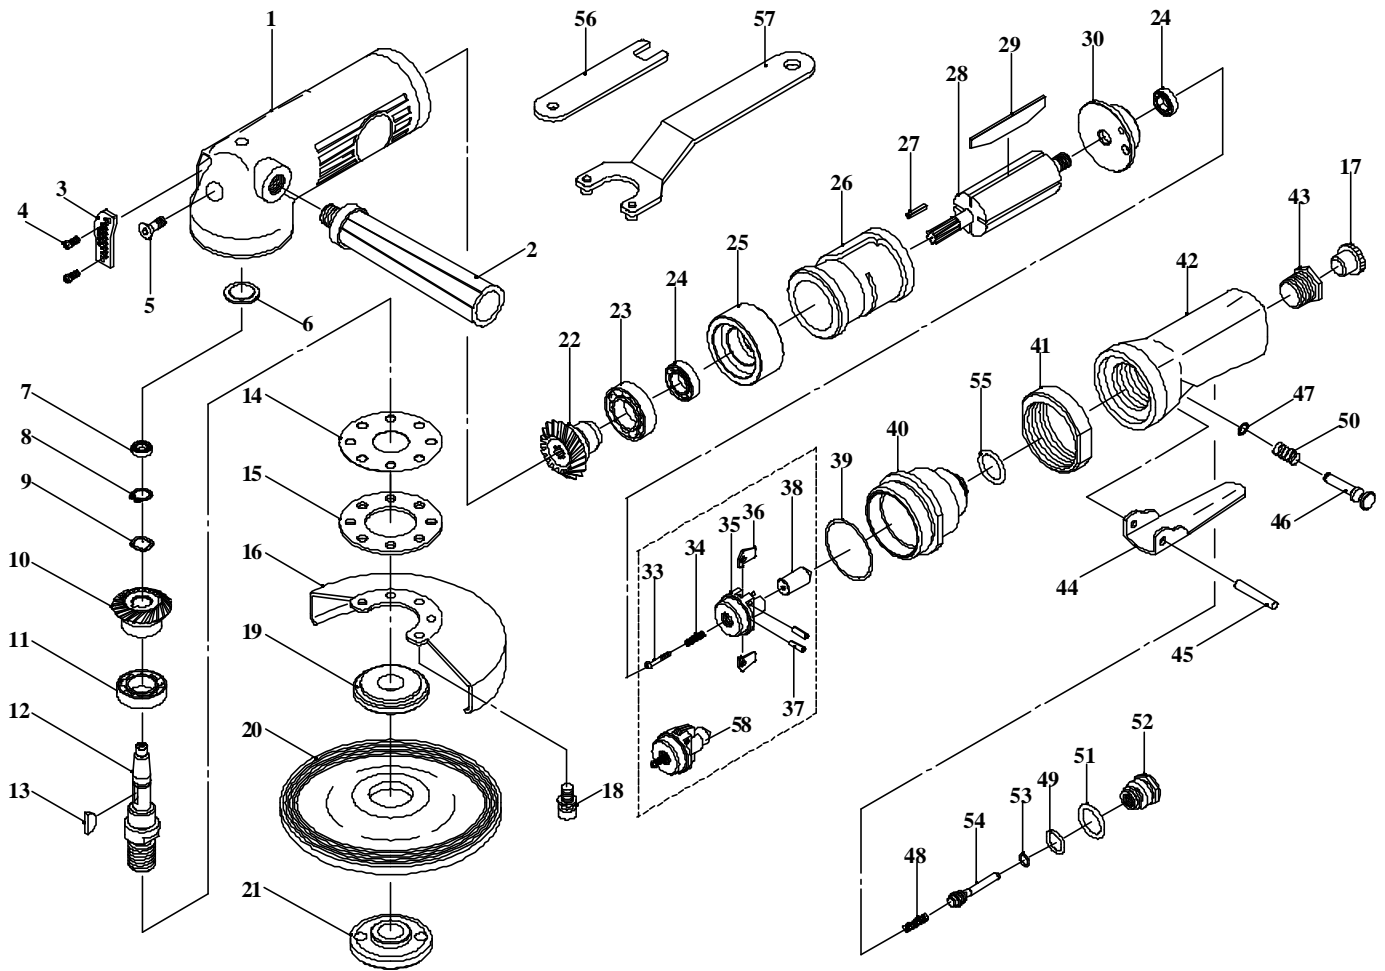

吉生 GISON

GP-911 5" Angle Grinder

PART LIST

✳ : Consumin Parts

Gut Nr. Item No.	Teil Nr. Part No.	Description	Qty	Gut Nr. Item No.	Teil Nr. Part No.	Description	Qty
1	832001	Body	1	✳ 29	829019	Rotor Blade	4
2	832006	Grip	1	30	829018	Rear Plate	1
3	832064	Exhaust Cover	1	33	832042	Adjust Screw	1
4	TP3X10	Screw	2	34	S026	Spring	1
5	MT001	Screw	1	35	832044	Governor	1
6	832019	Spacer	1	36	832045	Pendulum	8
7	B626ZZ	Ball Bearing	1	37	SP017	Spring Pin	2
8	C10	Retaining Ring	1	38	832046	Plunger	1
9	WW10	Wave Washer	1	39	OR032	O-Ring	1
✳ 10	832010	Bevel Gear	1	40	911040	Governor Case	1
11	B6202ZZ	Ball Bearing	1	41	911041	Coupling Nut	1
12	911012	Gear Shaft	1	42	911042	Valve Housing	1
13	KR002	Key	1	43	832057	Hose Adapter	1
14	832008	Gasket	1	44	831053	Lever	1
15	832007	Retainer	1	45	SP028	Spring Pin	1
16	911016	Disc Cover(5")	1	46	831056	Safe Lever	1
17	829046	Plastic Cover	1	47	C5	Retaining Ring	1
18	CAP015	Cap Screw	5	48	S022	Spring	1
19	911019	Disc Nut	1	49	OR002	O-Ring	1
20	911020	Disc Wheel	1	✳ 50	S028	Valve Spring	1
21	911021	Disc Receiver	1	51	OR031	O-Ring	1
22	832015	Pinion Gear	1	52	911052	Bushing	1
23	B6201	Ball Bearing	1	53	OR034	O-Ring	1
24	B608ZZ	Ball Bearing	2	✳ 54	831061	Valve Stem	1
25	829023	Front Plate	1	55	OR030	O-Ring	1
26	829022	Cylinder	1	56	832041	Stop Spanner	1
27	SP025	Spring Pin	1	57	829047	Disc Spanner	1
28	832024	Rotor	1	58	832h01	Governor Ass.	1