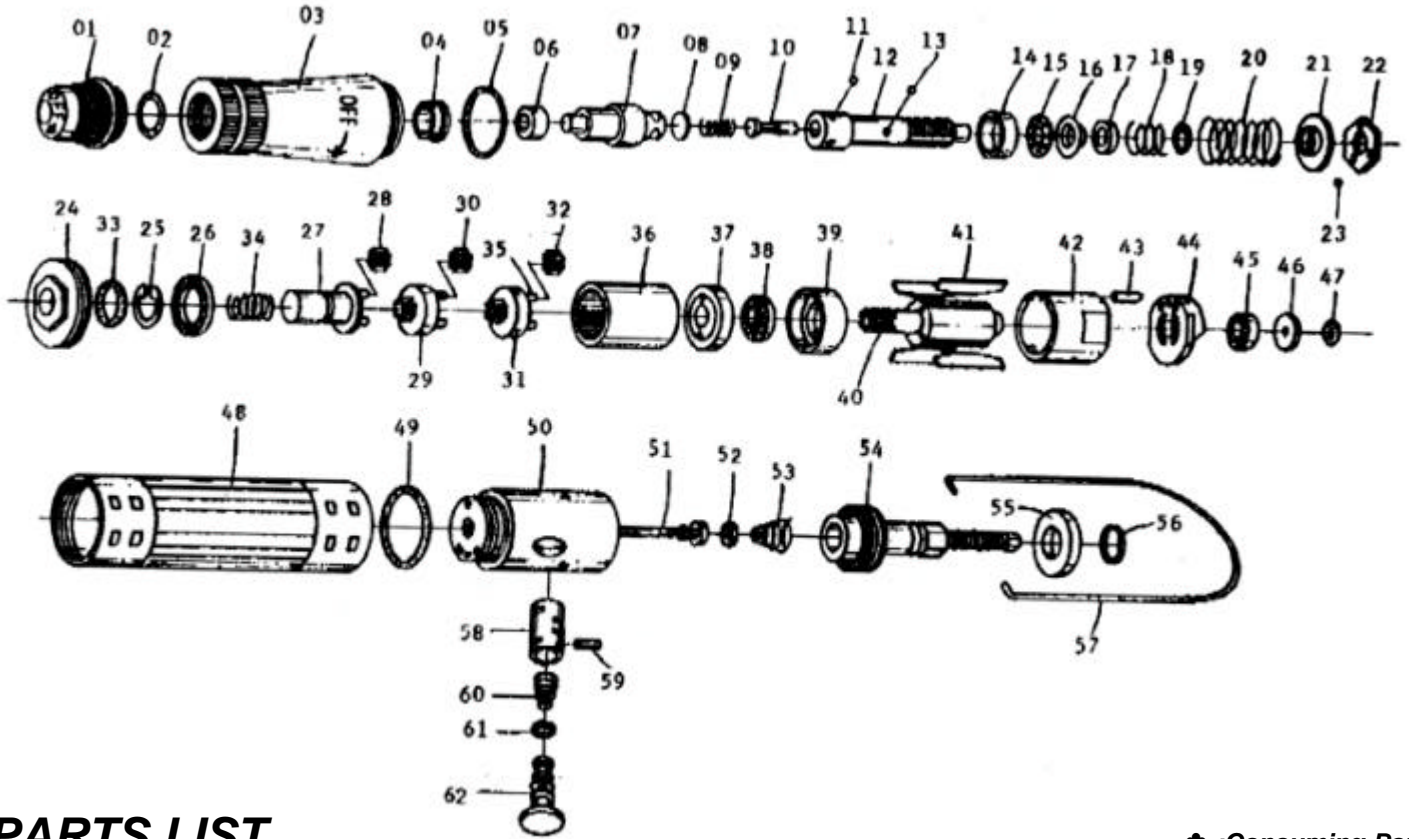

GISON Pneumatic Tools

GP-906A / 906B Auto Shut-off Screw Driver

PARTS LIST

✳ :Consuming Part

Item No.	Part No.	Description	Qty.	Item No.	Part No.	Description	Qty.
01	906A01	Ball Retainer	1	32	906A32	Gear	3
02	906A02	O-Ring	1	33	906A33	O-Ring	1
03	906A03	Front Housing	1	34	906A34	Spring	1
04	906A04	Bushing	1	35	906A35	Pin	9
05	906A05	O-Ring	1	36	906A36	Gear Ring	1
06	906A06	Bit Ring	1	37	906A37	Gear Washer	1
07	906A07	Anvil	1	38	906A38	Ball Bearing	1
08	906A08	Washer	1	39	906A39	Front Plate	1
09	906A09	Spring	1	40	906A40	Rotor	1
10	906A10	Valve Stick	1	41	906A41	Rotor Blade	4
11	906A11	Steel Ball	4	42	906A42	Cylinder	1
12	906A12	Body Stick	1	43	906A43	Pin	1
13	906A13	Steel Ball	3	44	906A44	Rear End Plate	1
14	906A14	Bushing	1	45	906A45	Ball Bearing	1
15	906A15	Washer Bearing	1	46	906A46	Washer	1
16	906A16	Washer	1	47	906A47	O-Ring	1
17	906A17	Adjust Nut	1	48	906A48	Grip	1
18	906A18	Spring	1	49	906A49	O-Ring	1
19	906A19	O-Ring	1	50	906A50	Rear Grip	1
20	906A20	Spring	1	51	906A51	Switch Pin	1
21	906A21	Washer	1	52	906A52	O-Ring	1
22	906A22	Nut	1	53	906A53	Spring	1
23	906A23	Steel Ball	3	54	906A54	Air Inlet	1
24	906A24	Nut	1	55	906A55	Exhaust Cover	1
25	906A25	Retaining Ring	1	56	906A56	O-Ring	1
26	906A26	Ball Bearing	1	57	906A57	Hook	1
27	906B27	Spindle (for GP-906B)	1	58	906A58	Reverse Bushing	1
28	906B28	Gear (for GP-906B)	3	59	906A59	Pin	1
29	906A29	Planet Cage of Gear	1	60	906A60	Spring	1
30	906A30	Gear	3	61	906A61	O-Ring	1
31	906A31	Planet Cage of Gear	1	62	906A62	Valve Stem	1