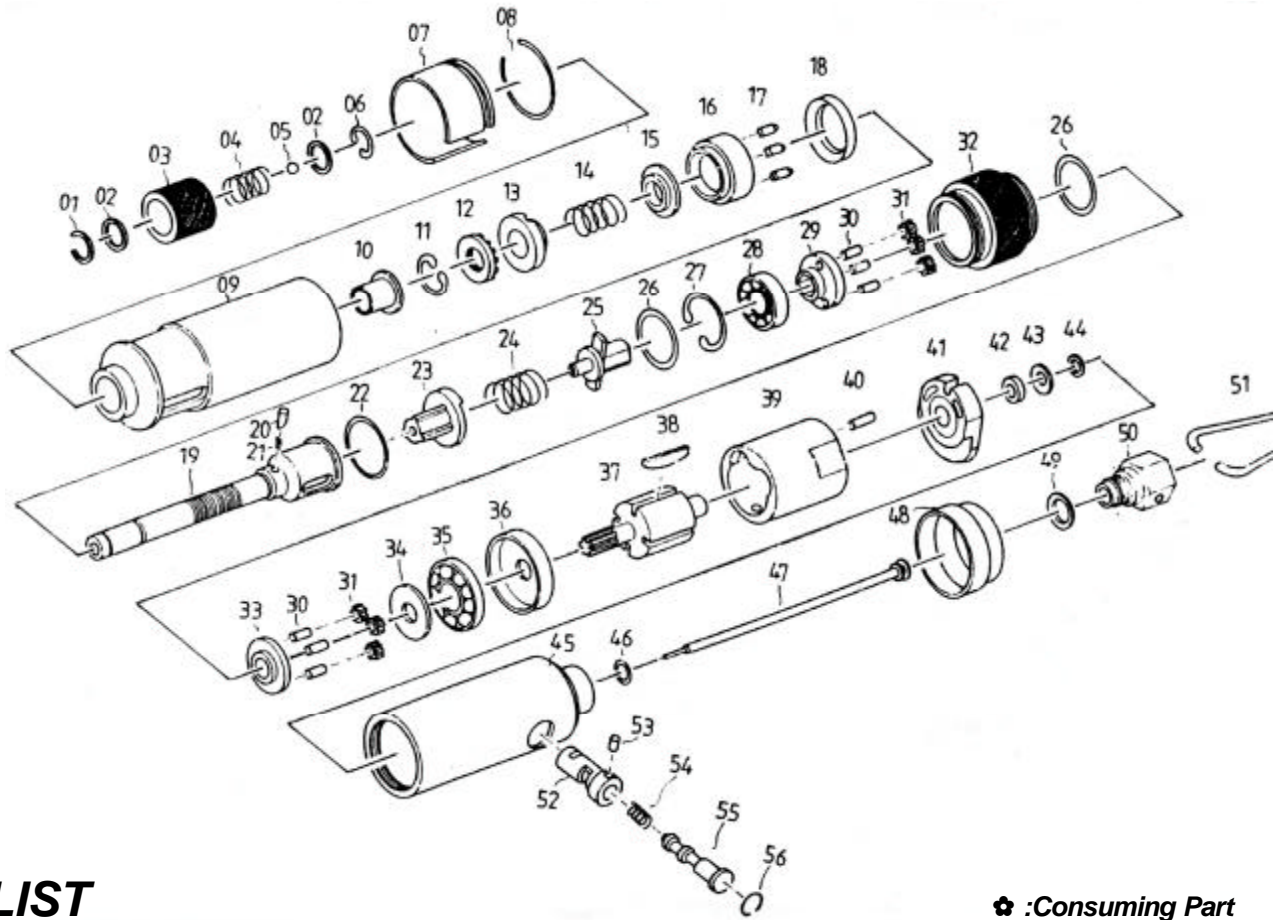

吉生 GISON

GP-904/904B Air Shut-off Screw Driver

PARTS LIST

✧ : Consuming Part

Item No.	Part No.	Description	Qty.	Item No.	Part No.	Description	Qty.
1	904001	Retaining Ring	1	29	904029	Planet Cage	1
2	904002	Retaining Washer	2	30	904030	Gear Pin	6
3	904003	Ball Retainer	1	31	904031	Gear	6
4	904004	Ball Retainer Spring	1	32	904032	Planet Case	1
5	904005	Ball 1/8"	1	33	904033	Planet Cage of Gear	1
6	904006	Retaining Ring	1	34	904034	Washer	1
7	904007	Plastic Cover	1	35	904035	Ball Bearing	1
8	904008	Cover Spring	1	36	904036	Front Plate	1
9	904009	Front Housing	1	37	904037	Rotor	1
10	904010	Bushing	1	✧ 38	904038	Rotor Blade	5
11	904011	Spring	1	39	904039	Cylinder	1
12	904012	Adjust Nut	1	40	904040	Cylinder Pin	1
13	904013	Adjust Nut Set	1	41	904041	Rear End Plate	1
14	904014	Clutch Spring	1	42	904042	Ball Bearing	1
15	904015	Clutch Spring Set	1	43	904043	Washer	1
16	904016	End Spring Case	1	44	904044	O-Ring	1
17	904017	Impact of Steel Pin	3	45	904045	Rotor Case	1
18	904018	Front Bearing Case	1	46	904046	O-Ring	1
19	904019	Clutch Spindle	1	47	904047	Switch Pin	1
20	904020	Switch Pin	1	48	904048	Exhaust Cover	1
21	904021	Switch Spring	1	49	904049	O-Ring	1
22	904022	O-Ring	1	50	904050	Air Inlet	1
23	904023	Ecentric Rod	1	51	904051	Hook	1
24	904024	Spring	1	52	904052	Reverse Bushing	1
25	904025	Dog	1	53	904053	Pin	1
26	904026	O-Ring	2	54	904054	Spring	1
27	904027	Spring	1	55	904055	Valve Stem	1
28	904028	Ball Bearing	1	56	904056	Spring	1