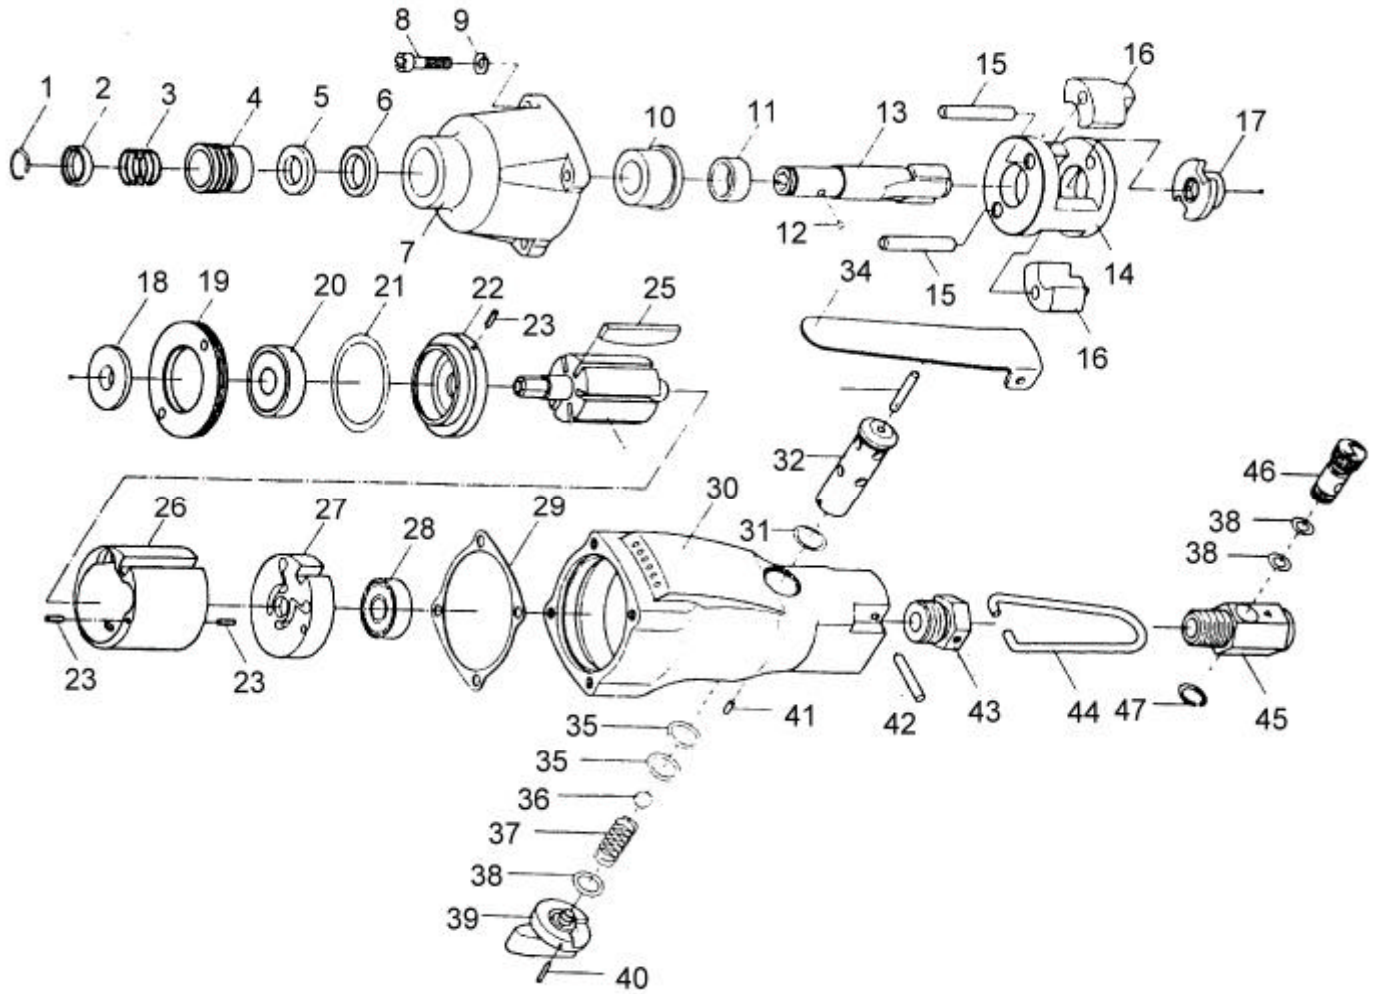

吉生 GISON

GP-867T Air Screw Driver

PARTS LIST

✳ : Consuming Part

Item No.	Part No.	Description	Qty.	Item No.	Part No.	Description	Qty.
1	867T01	Anvil Collar	1	25	867T25	Rotor Blade	6
2	867T02	Holder Spacer	1	26	867T26	Cylinder	1
3	867T03	Spring	1	27	867T27	Rear End Plate	1
4	867T04	Quick Change Holder	1	28	867T28	Ball Bearing	1
5	867T05	Washer	1	29	867T29	Gasket	1
6	867T06	Oil Seal	1	30	867T30	Motor Housing	1
7	867T07	Hammer Case	1	31	867T31	O-Ring	1
8	867T08	Cpa Screw	4	32	867T32	Reverse Valve	1
9	867T09	Spring Washer	4	33	867T33	Valve Stem	1
10	867T10	Anvil Bushing	1	34	867T34	Throttle Lever	1
11	867T11	Spacer	1	35	867T35	O-Ring	2
12	867T12	Steel Ball	1	36	867T36	Valve Ball	1
13	867T13	Anvil	1	37	867T37	Spring	1
14	867T14	Hammer Cage	1	38	867T38	O-Ring	3
15	867T15	Hammer Pin	2	39	867T39	Reverse Knob	1
16	867T16	Hammer Dog	2	40	867T40	Spring Pin	1
17	867T17	Cam	1	41	867T41	Spring Pin	1
18	867T18	Rear Washer	1	42	867T42	Spring Pin	1
19	867T19	Clamp Screw	1	43	867T43	Air Inlet	1
20	867T20	Ball Bearing	1	44	867T44	Hanger	1
21	867T21	O-Ring	1	45	867T45	Regulator Housing	1
22	867T22	Front End Plate	1	46	867T46	Regulator	1
23	867T23	Spring Pin	3	47	867T47	Snap Ring	1
24	867T24	Rotor	1				