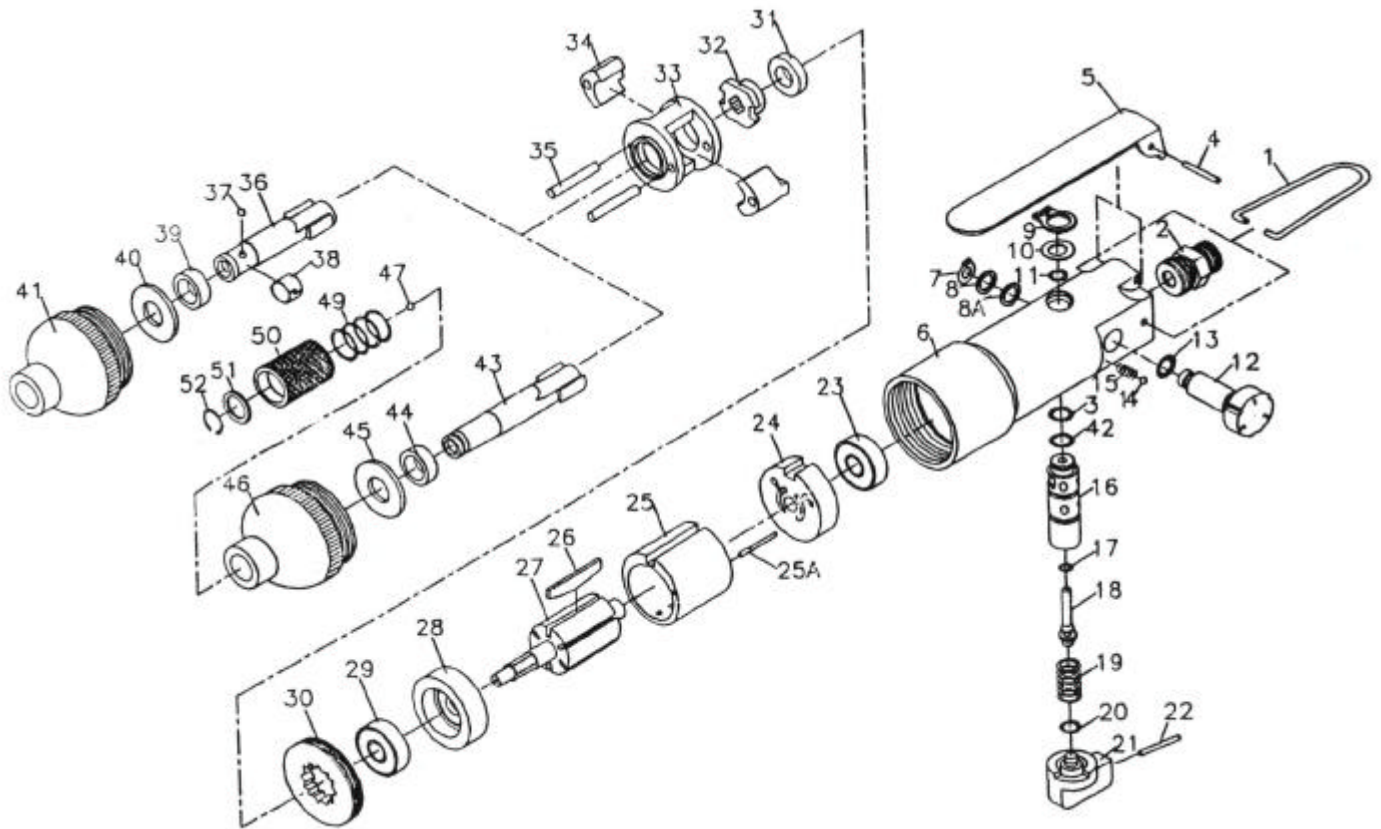

## GP-866/866Q Air Screw Driver

### PARTS LIST

✦ : Consuming Part

Item No.	Part No.	Description	Qty.	Item No.	Part No.	Description	Qty.
1	866001	Hook	1	✦ 26	866026	Rotor Blade	6
2	866002	Inlet Bushing	1	27	866027	Rotor	1
3	866003	O-Ring	1	28	866028	Front Plate	1
4	866004	Pin	1	29	866029	Ball Bearing	1
5	866005	Switch Lever	1	30	866030	Nut	1
6	866006	Housing	1	31	866031	Washer	1
7	866007	"C" Retainer Ring	1	32	866032	Cam	1
8	866008	Washer	1	33	866033	Hammer Housing	1
8A	866008A	Washer	1	34	866034	Hammer	2
9	866009	"C" Retainer Ring	1	35	866035	Pin	2
10	866010	Washer	1	36	866036	Anvil	1
11	866011	O-Ring	1	37	866037	Steel Ball	1
12	866012	Regulator	1	38	866038	Steel Ball Collar	1
13	866013	O-Ring	1	39	866039	Collar	1
14	866014	Steel Ball	1	40	866040	Washer	1
15	866015	Spring	1	41	866041	Housing Cap	1
16	866016	Throttle Bushing	1	42	866042	O-Ring	1
17	866017	O-Ring	1	43	866Q43	Anvil	1
18	866018	Throttle Pin	1	44	866Q44	Collar	1
19	866019	Spring	1	45	866Q45	Washer	1
20	866020	O-Ring	1	46	866Q46	Housing Cap	1
21	866021	Reverse Valve	1	47	866Q47	Steel Ball	1
22	866022	Pin	1	49	866Q49	Spring	1
23	866023	Ball Bearing	1	50	866Q50	SpringSeat	1
24	866024	Rear Plate	1	51	866Q51	Washer	1
25	866025	Cylinder	1	52	866Q52	Circllet	1
25A	866025A	Pin	1				