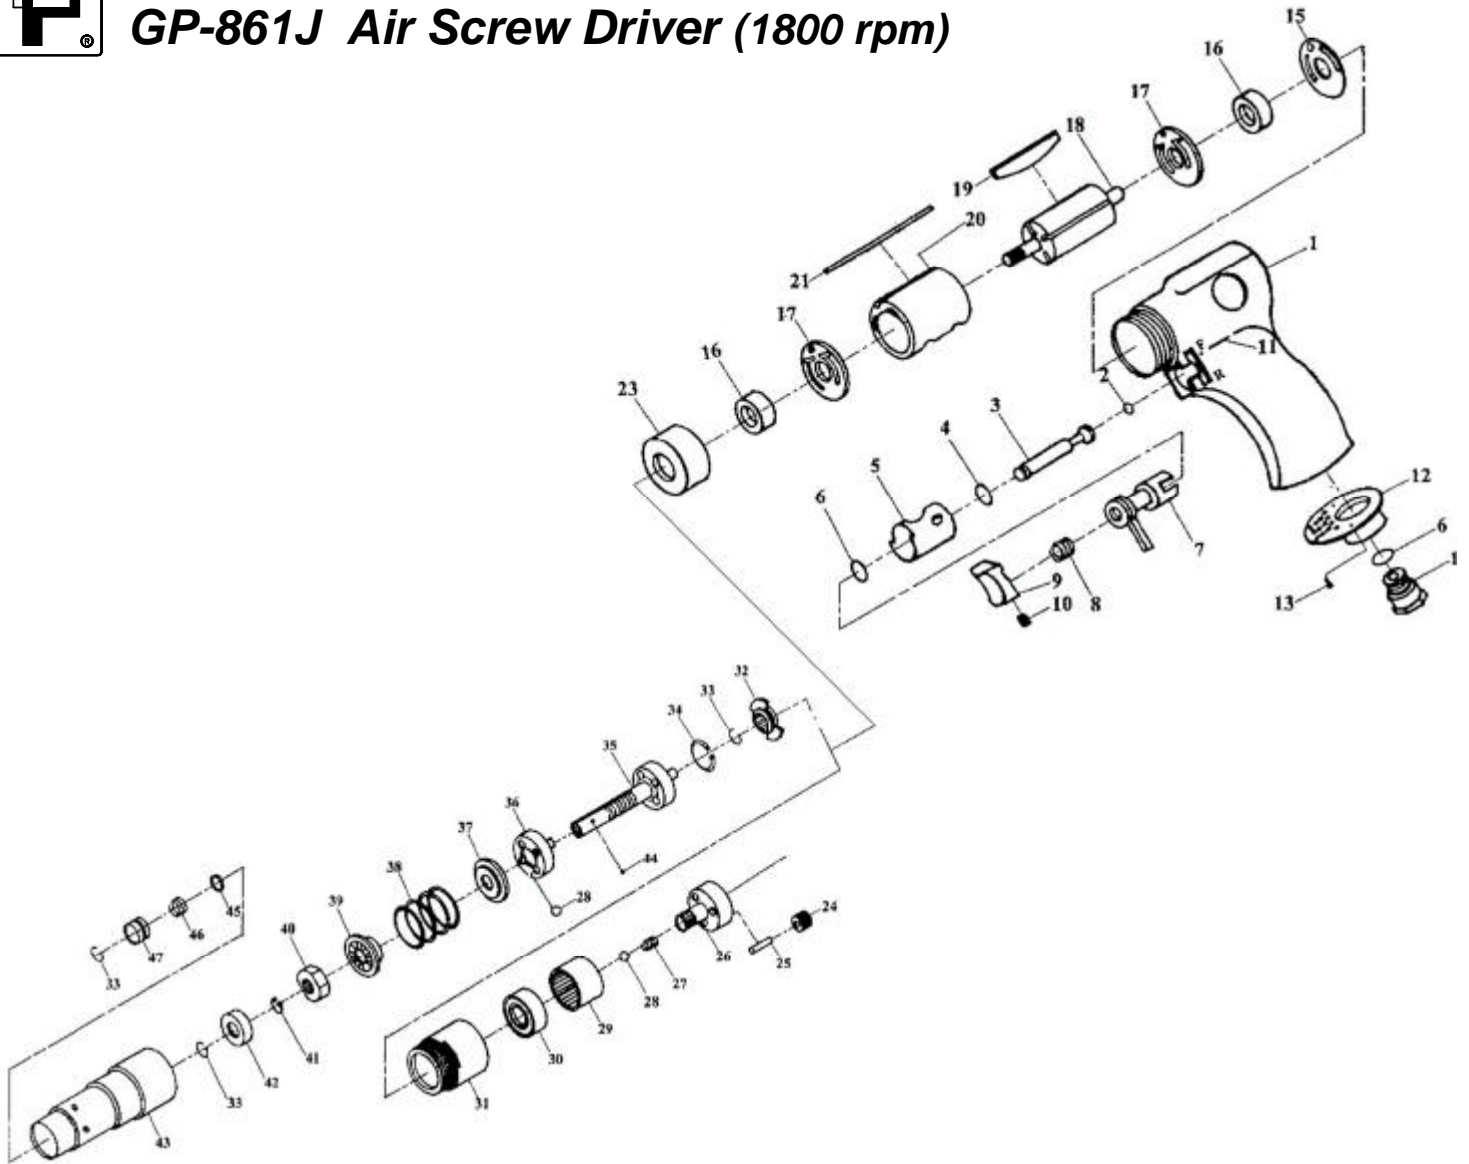

## GP-861J Air Screw Driver (1800 rpm)

### PARTS LIST

✳ : Consuming Part

Item No.	Part No.	Description	Qty.	Item No.	Part No.	Description	Qty.
1	861J01	Motor Housing	1	25	861J25	Planet Gear Pin Set (Set Of 3)	3
2	861J02	O-Ring	1	26	861J26	Planet Gear Plate	1
3	861J03	Throttle Valve Stem	1	27	861J27	Spring	1
4	861J04	O-Ring	1	✳ 28	861J28	Steel Ball Set (Set of 5)	5
5	861J05	Reverse Valve Bushing	1	29	861J29	Gear Annular	1
6	861J06	O-Ring	2	30	861J30	Ball Bearing	1
7	861J07	Reverse Valve	1	31	861J31	Gear Case	1
8	861J08	Spring	1	✳ 32	861J32	Drive Cam	1
9	861J09	Trigger	1	33	861J33	Retaining Spring	3
10	861J10	Trigger Screw	1	34	861J34	Retaining Ring	1
11	861J11	Reverse Valve Pin	1	✳ 35	861J35	Anvil	1
12	861J12	Exhaust Deflector	1	✳ 36	861J36	Clutch Carrier	1
13	861J13	Exhaust Deflector Screw	2	37	861J37	Clutch Washer	1
14	861J14	Air Strainer Assembly	1	38	861J38	Clutch Spring	1
15	861J15	Gasket	1	39	861J39	Clutch Upper Washer	1
16	861J16	Rear Rotor Bearing	2	40	861J40	Adjust Nut	1
17	861J17	Read End Plate	2	41	861J41	Retaining Ring	1
✳ 18	861J18	Rotor	1	42	861J42	Ball Bearing	1
✳ 19	861J19	Vane Packet (Set Of 5)	5	43	861J43	Clutch Case Assembly	1
20	861J20	Cylinder	1	44	861J44	Locating Steel Ball	1
21	861J21	Cylinder Dowel	1	45	861J45	Thrust Ring	1
23	861J23	Bearing Plate	1	46	861J46	Retaining Sleeve Spring	1
✳ 24	861J24	Planet Gear Set (Set Of 3)	3	47	861J47	Retaining Sleeve	1