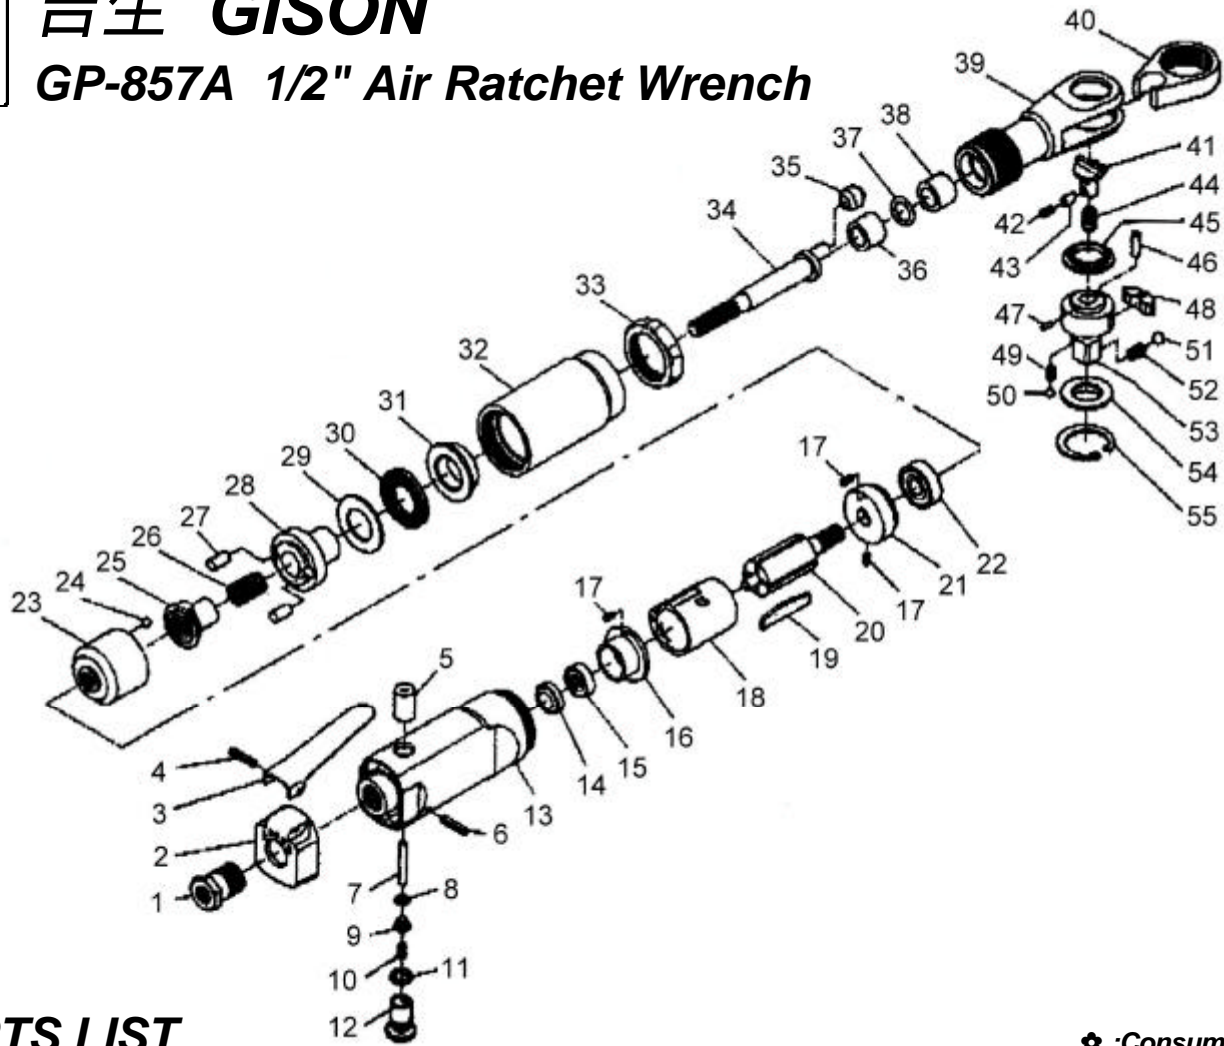

吉生 GISON

GP-857A 1/2" Air Ratchet Wrench

PARTS LIST

✿ : Consuming Part

No.	Part No.	Description	Qty.	No.	Part No.	Description	Qty.
1	857A01	Air Inlet	1	29	857A29	Washer	1
2	857A02	Housing Cap	1	30	857A30	Ball Bearing	1
3	857A03	Throttle Lever	1	31	857A31	Bushing	1
4	857A04	Spring Pin	1	32	857A32	Hammer Case	1
5	857A05	Valve Bushing	1	33	857A33	Clamp Nut	1
6	857A06	Spring Pin	1	34	857A34	Crank Shaft	1
7	857A07	Valve Pin	1	35	857A35	Driver Bushing	1
8	857A08	Valve O-Ring	1	36	857A36	Bushing	1
9	857A09	Throttle Valve	1	37	857A37	O-Ring	1
10	857A10	Valve Spring	1	38	857A38	Bushing	1
11	857A11	O-Ring	1	39	857A39	Ratchet Housing	1
12	857A12	Valve Plug	1	40	857A40	Yoke	1
13	857A13	Motot Housing	1	41	857A41	Reverse Botton	1
14	857A14	Bearing Cap	1	42	857A42	Spring	1
15	857A15	Ball Bearing	1	43	857A43	Lock Pin	1
16	857A16	Rear End Plate	1	44	857A44	Spring	1
17	857A17	Spring Pin	3	45	857A45	Washer	1
18	857A18	Cylinder	1	46	857A46	Pin	1
✿ 19	857A19	Rotor Blade	4	47	857A47	Lock Pin	1
20	857A20	Rotor	1	48	857A48	Ratchet Pawl	1
21	857A21	Front End Plate	1	49	857A49	Spring	2
22	857A22	Ball Bearing	1	50	857A50	Steel Ball	2
23	857A23	Hammer Cage	1	51	857A51	Steel Ball	1
24	857A24	Steel Ball	1	52	857A52	Spring	1
25	857A25	Anvil	1	53	857A53	1/2" - 3/8" Anvil	1
26	857A26	Spring	1	54	857A54	Trust Washer	1
27	857A27	Pin	2	55	857A55	Retaining Ring	1
28	857A28	Cam	1				