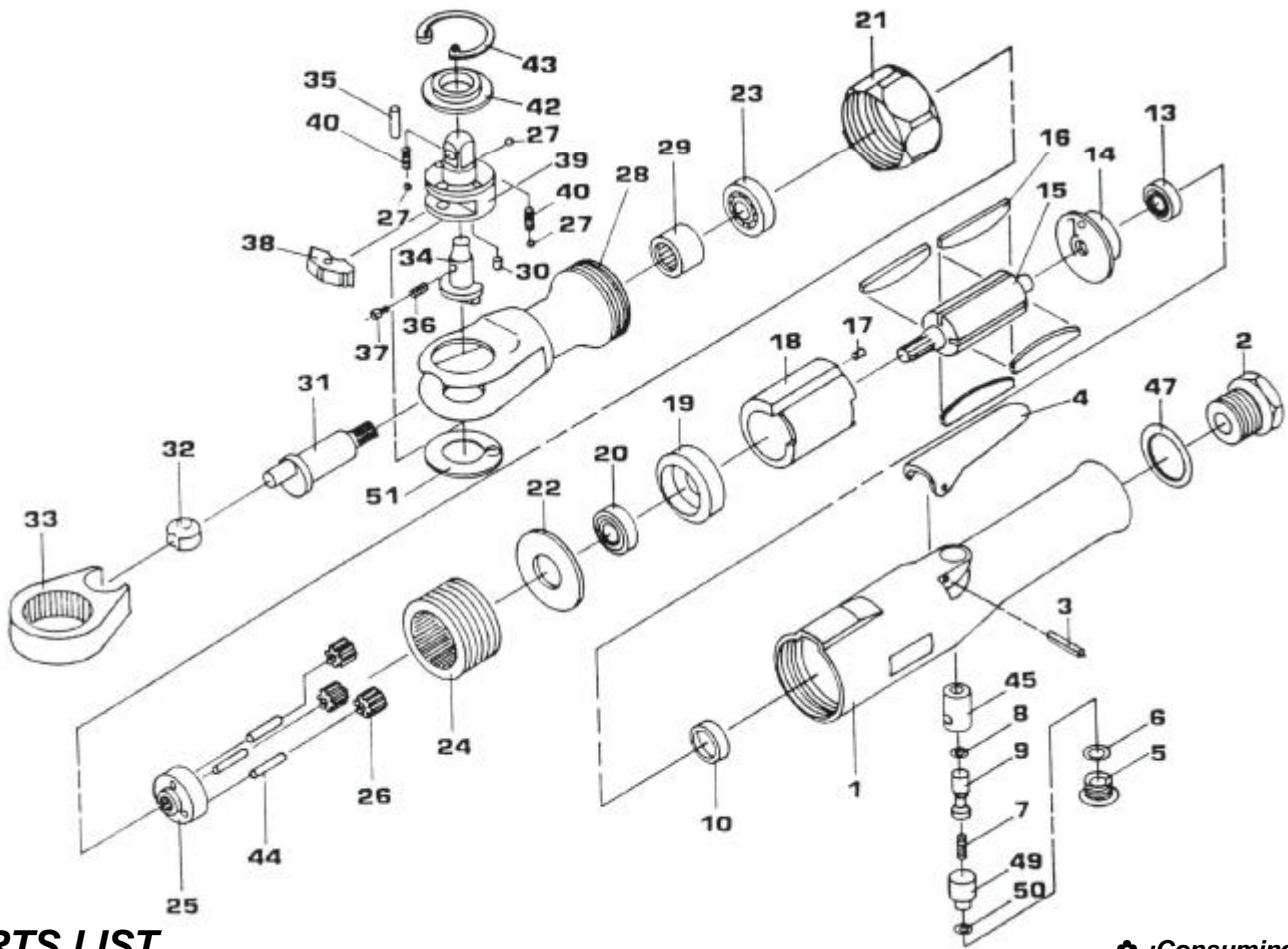

GISON Pneumatic Tools

GP-857 1/2" Heavy Duty Ratchet Wrench

PARTS LIST

✳ :Consuming Part

Item No.	Part No.	Description	Qty.	Item No.	Part No.	Description	Qty.
1	857001	Motor Housing	1	31	857031	Crank Shaft	1
2	857002	Inlet Bushing	1	32	857032	Drive Bushing	1
3	857003	Spring Pin	1	33	857033	Yoke	1
4	857004	Throttle Lever	1	34	857034	Reverse Button	1
5	857005	Valve Screw	1	35	857035	Needle Roller	1
✳ 6	857006	O-Ring	1	36	857036	Reverse Spring	1
7	857007	Valve Spring	1	37	857037	Lock Pin	1
✳ 8	857008	O-Ring	1	38	857038	Pawl	1
9	857009	Valve Stem	1	39	857039	Ratchet Anvil	1
10	857010	Bearing Cap	1	40	857040	Spring	2
13	857013	Ball Bearing	1	42	857042	Thrust Washer	1
14	857014	Rear End Plate	1	43	857043	Internal Stop Ring	1
15	857015	Rotor	1	44	857044	Needle Roller	1
✳ 16	857016	Rotor Blade	4	45	857045	Bushing	1
17	857017	Spring Pin	1	47	857047	O-Ring	1
18	857018	Cylinder	1	49	857049	Air Regulator	1
19	857019	Front End Plate	1	✳ 50	857050	O-Ring	1
20	857020	Ball Bearing	1	51	857051	Washer	1
21	857021	Clamp Nut	1	K01	857K01	Throttle Handle Kit (1,2,3,4,45,47)	1
22	857022	Washer	1	K02	857K02	Valve Kit (5,6,7,8,9,49,50)	1
✳ 24	857024	Internal Gear	1	K03	857K03	Idler Gear Kit (25,26,44)	1
25	857025	Idler Gear Plate	1	K04	857K04	Ratchet Head Kit (27,30,34,35,36,37,38,39,40,42,43)	1
26	857026	Idler Gear	3	K05	857K05	Ratchet Housing Kit (23,28,29)	1
27	857027	Steel Ball	3				
28	857028	Ratchet Bearing	1				
29	857029	Needle Bearing	1				
30	857030	Spring Pin	1				