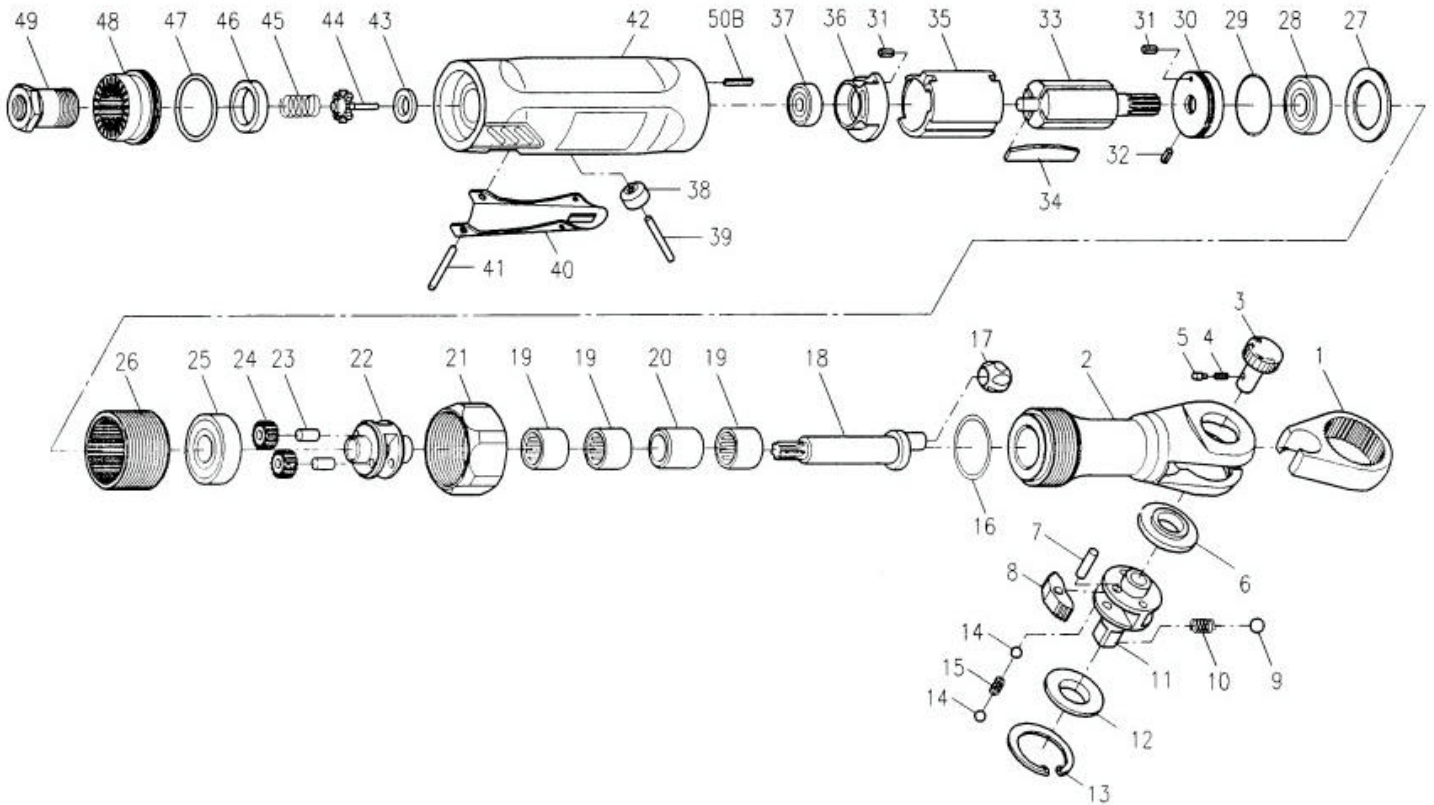

GISON Pneumatic Tools

GP-856R1 1/2" Ratchet Wrench

PARTS LIST

✳ :Consuming Part

No.	Part No.	Description	Qty.	No.	Part No.	Description	Qty.
01	856R101	Ratchet Yoke	1	27	856R127	Washer	1
02	856R102	Ratchet Housing	1	28	856R128	Ball Bearing	1
03	856R103	Reverse Knob	1	29	856R129	O-Ring	1
04	856R104	Spring	1	30	856R130	Front End Plate	1
05	856R105	Lock Pin	1	31	856R131	Spring Pin	2
06	856R106	Thrust Washer (1/2")	1	32	856R132	Spring Pin	1
07	856R107	Pin	1	33	856R133	Rotor	1
08	856R108	Ratchet Pawl	1	34	856R134	Rotor Blade	4
09	856R109	Steel Ball (1/2")	1	35	856R135	Cylinder	1
10	856R110	Spring (1/2")	1	36	856R136	Rear End Plate	1
11	856R111	Ratchet Anvil (1/2")	1	37	856R137	Ball Bearing	1
12	856R112	Thrust Washer (1/2")	1	38	856R138	Bushing	1
13	856R113	Snap Ring	1	39	856R139	Valve Stem	1
14	856R114	Steel Ball	4	40	856R140	Throttle Lever	1
15	856R115	Spring	2	41	856R141	Spring Pin	1
16	856R116	Gasket	1	42	856R142	Motor Housing	1
17	856R117	Drive Bushing	1	43	856R143	Bushing	1
18	856R118	Crank Shaft	1	44	856R144	Valve Stem	1
19	856R119	Needle Bearing	3	45	856R145	Spring	1
20	856R120	Bushing	1	46	856R146	Muffler	1
21	856R121	Clamp Nut	1	47	856R147	O-Ring	1
22	856R122	Idle Gear Cage	1	48	856R148	Hose Adapter	1
23	856R123	Pin	2	49	856R149A	Air Inlet (1/4"PF)	1
24	856R124	Idle Gear	2		856R149B	Air Inlet (1/4"PT)	
25	856R125	Ball Bearing	1		856R149C	Air Inlet (1/4"NPT)	
26	856R126	Idle Gear Housing	1	50B	856R150	Seal Lump	1