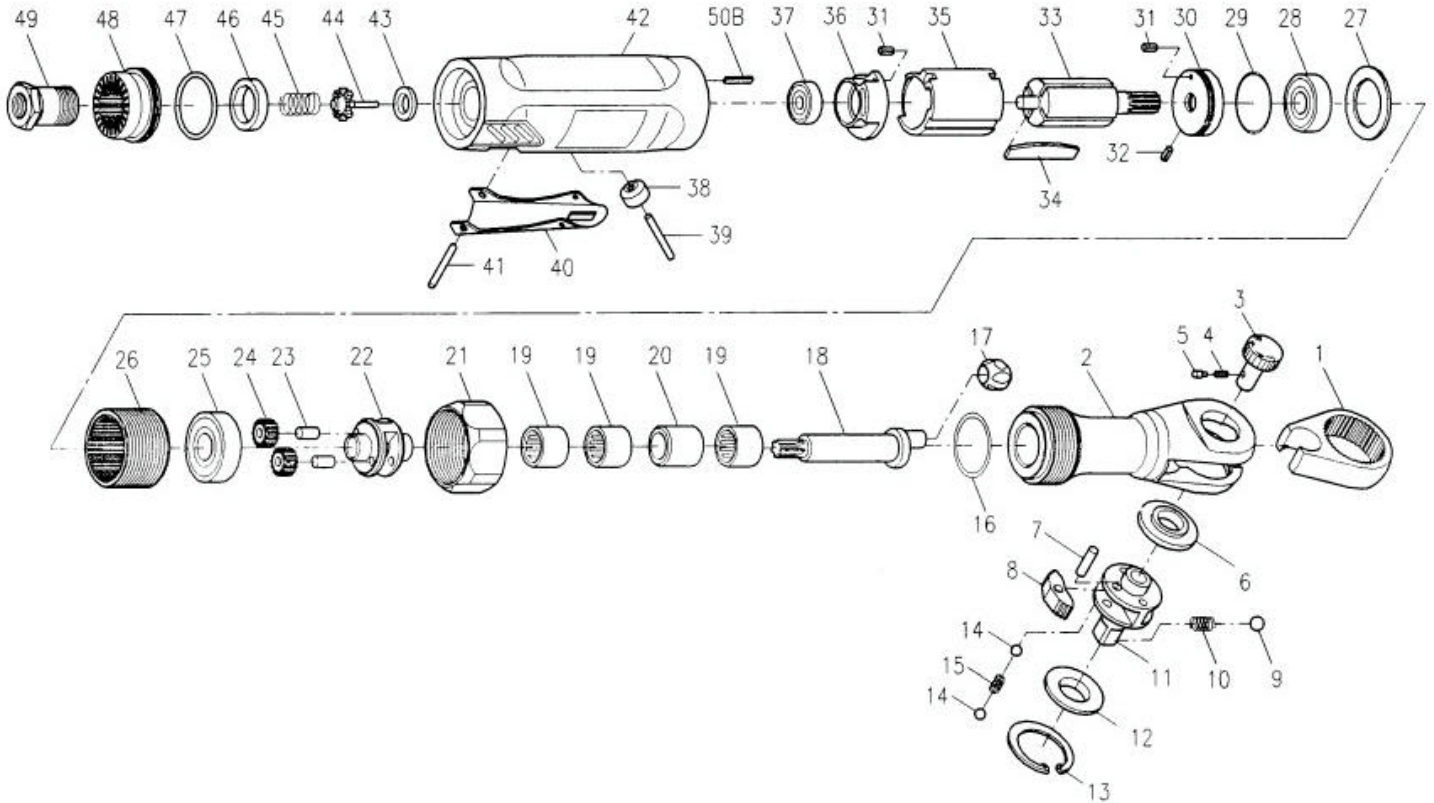

## GP-856R1 1/2" Ratchet Wrench

### PARTS LIST

✳ :Consuming Part

No.	Part No.	Description	Qty.	No.	Part No.	Description	Qty.
01	856R101	Ratchet Yoke	1	27	856R127	Washer	1
02	856R102	Ratchet Housing	1	28	856R128	Ball Bearing	1
03	856R103	Reverse Knob	1	29	856R129	O-Ring	1
04	856R104	Spring	1	30	856R130	Front End Plate	1
05	856R105	Lock Pin	1	31	856R131	Spring Pin	2
06	856R106	Thrust Washer (1/2")	1	32	856R132	Spring Pin	1
07	856R107	Pin	1	33	856R133	Rotor	1
08	856R108	Ratchet Pawl	1	34	856R134	Rotor Blade	4
09	856R109	Steel Ball (1/2")	1	35	856R135	Cylinder	1
10	856R110	Spring (1/2")	1	36	856R136	Rear End Plate	1
11	856R111	Ratchet Anvil (1/2")	1	37	856R137	Ball Bearing	1
12	856R112	Thrust Washer (1/2")	1	38	856R138	Bushing	1
13	856R113	Snap Ring	1	39	856R139	Valve Stem	1
14	856R114	Steel Ball	4	40	856R140	Throttle Lever	1
15	856R115	Spring	2	41	856R141	Spring Pin	1
16	856R116	Gasket	1	42	856R142	Motor Housing	1
17	856R117	Drive Bushing	1	43	856R143	Bushing	1
18	856R118	Crank Shaft	1	44	856R144	Valve Stem	1
19	856R119	Needle Bearing	3	45	856R145	Spring	1
20	856R120	Bushing	1	46	856R146	Muffler	1
21	856R121	Clamp Nut	1	47	856R147	O-Ring	1
22	856R122	Idle Gear Cage	1	48	856R148	Hose Adapter	1
23	856R123	Pin	2	49	856R149A	Air Inlet (1/4"PF)	1
24	856R124	Idle Gear	2		856R149B	Air Inlet (1/4"PT)	
25	856R125	Ball Bearing	1		856R149C	Air Inlet (1/4"NPT)	
26	856R126	Idle Gear Housing	1	50B	856R150	Seal Lump	1