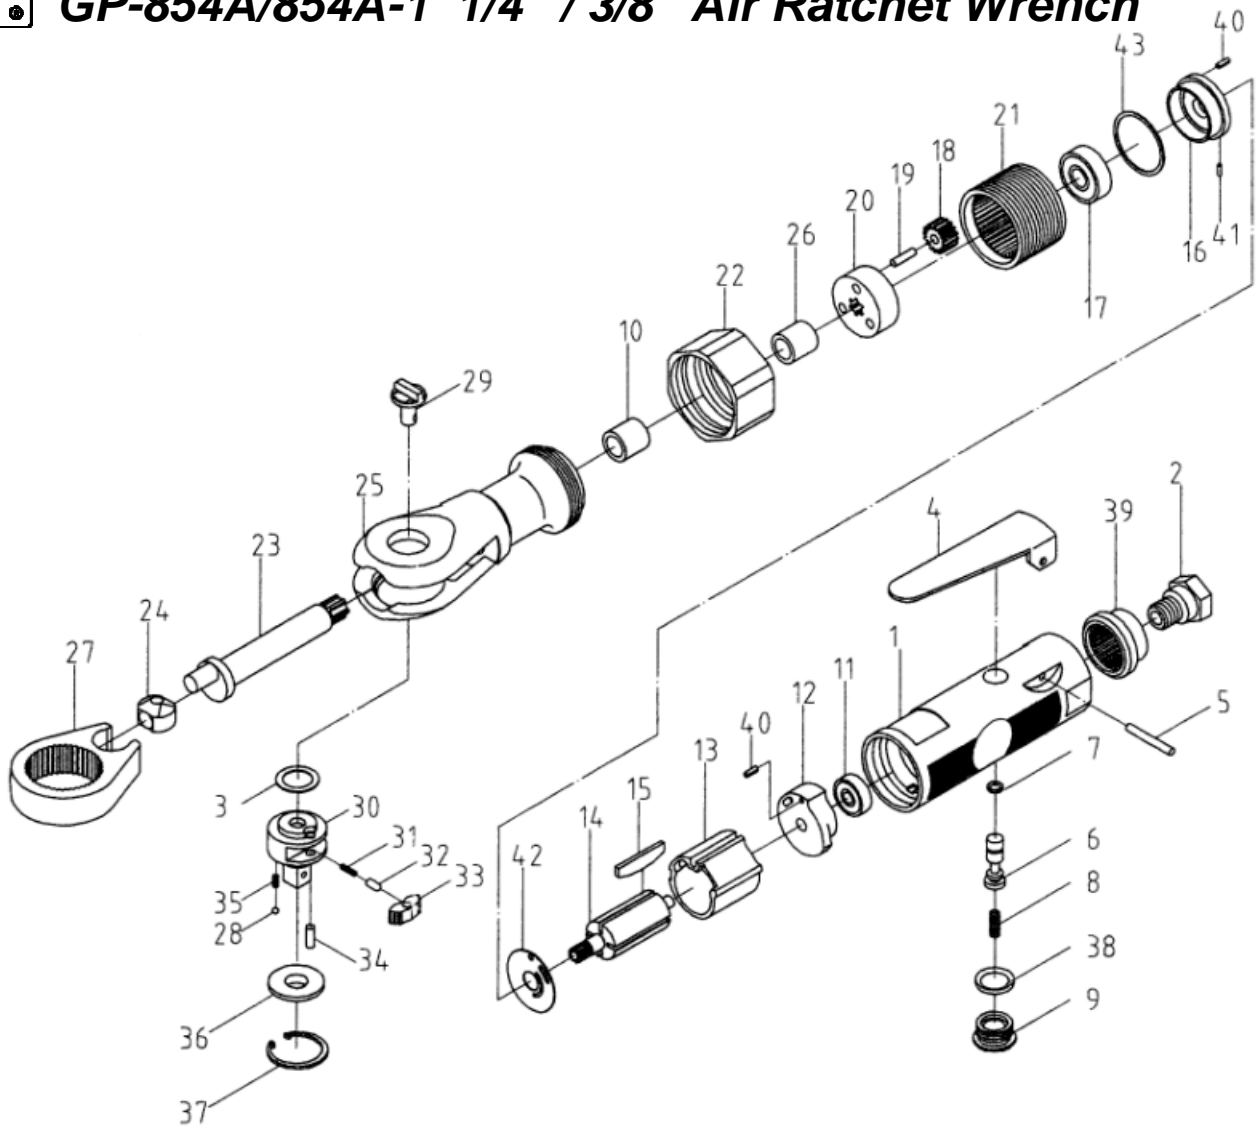

吉生 GISON

GP-854A/854A-1 1/4" / 3/8" Air Ratchet Wrench

PARTS LIST

✧ :Consuming Part

| No. | Part No. | Description | Qty. | No. | Part No. | Description | Qty. |
|-----|----------|------------------|------|-----|----------|-----------------|------|
| 01 | 854A01 | Housing | 1 | 23 | 854A23 | Crank Shaft | 1 |
| 02 | 854A02 | Air Inlet | 1 | 24 | 854A24 | Drive Bushing | 1 |
| 03 | 854A03 | Washer | 1 | 25 | 854A25 | Ratchet Housing | 1 |
| 04 | 854A04 | Trigger | 1 | 26 | 854A26 | Bushing | 1 |
| 05 | 854A05 | Pin | 1 | 27 | 854A27 | Ratchet Yoke | 1 |
| 06 | 854A06 | Valve Stem | 1 | 28 | 854A28 | Steel Ball | 2 |
| 07 | 854A07 | O-Ring | 1 | 29 | 854A29 | Reverse Button | 1 |
| 08 | 854A08 | Spring | 1 | 30 | 854A30 | Ratchet Anvil | 1 |
| 09 | 854A09 | Valve Plug | 1 | 31 | 854A31 | Spring | 1 |
| 10 | 854A10 | Bushing | 1 | 32 | 854A32 | Lock Pin | 1 |
| 11 | 854A11 | Bearing | 1 | 33 | 854A33 | Ratchet Pawl | 1 |
| 12 | 854A12 | End Plate | 1 | 34 | 854A34 | Pin | 1 |
| 13 | 854A13 | Cylinder | 1 | 35 | 854A35 | Spring | 2 |
| 14 | 854A14 | Rotor | 4 | 36 | 854A36 | Washer | 1 |
| 15 | 854A15 | Rotor Blade | 1 | 37 | 854A37 | Retainer Ring | 1 |
| 16 | 854A16 | Front Plate | 1 | 38 | 854A38 | O-Ring | 1 |
| 17 | 854A17 | Bearing | 1 | 39 | 854A39 | Muffle Cover | 1 |
| 18 | 854A18 | Gear | 3 | 40 | 854A40 | Pin | 2 |
| 19 | 854A19 | Pin | 3 | 41 | 854A41 | Pin | 1 |
| 20 | 854A20 | Gear Plate | 1 | 42 | 854A42 | Washer | 1 |
| 21 | 854A21 | Thread Ring Gear | 1 | 43 | 854A43 | Washer | 1 |
| 22 | 854A22 | Cap | 1 | | | | |