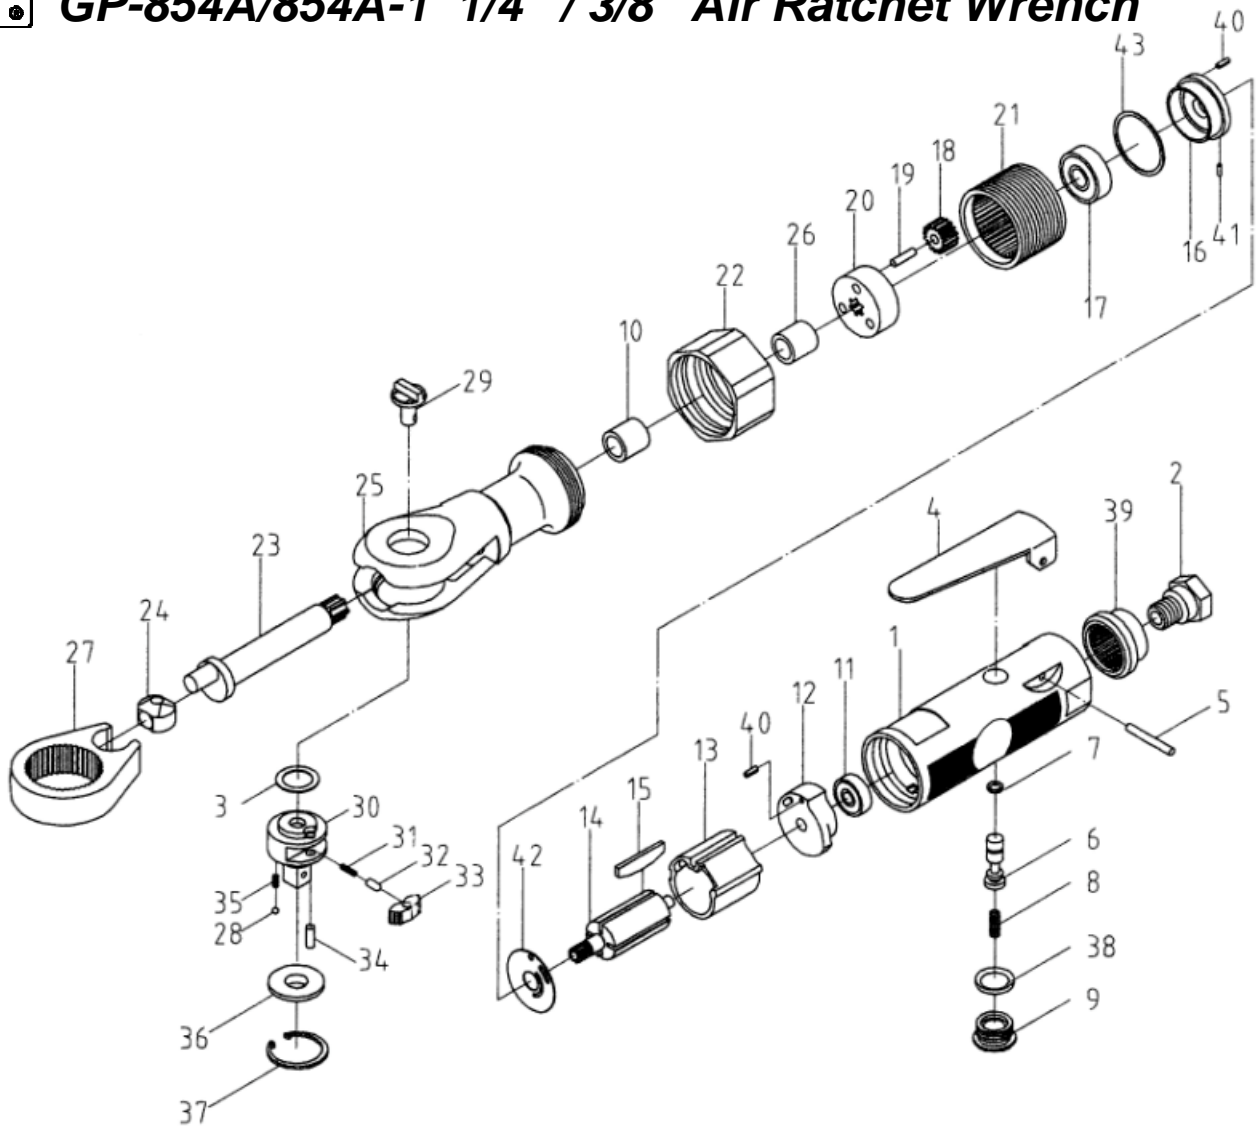

吉生 GISON

GP-854A/854A-1 1/4" / 3/8" Air Ratchet Wrench

PARTS LIST

✧ :Consuming Part

No.	Part No.	Description	Qty.	No.	Part No.	Description	Qty.
01	854A01	Housing	1	23	854A23	Crank Shaft	1
02	854A02	Air Inlet	1	24	854A24	Drive Bushing	1
03	854A03	Washer	1	25	854A25	Ratchet Housing	1
04	854A04	Trigger	1	26	854A26	Bushing	1
05	854A05	Pin	1	27	854A27	Ratchet Yoke	1
06	854A06	Valve Stem	1	28	854A28	Steel Ball	2
07	854A07	O-Ring	1	29	854A29	Reverse Button	1
08	854A08	Spring	1	30	854A30	Ratchet Anvil	1
09	854A09	Valve Plug	1	31	854A31	Spring	1
10	854A10	Bushing	1	32	854A32	Lock Pin	1
11	854A11	Bearing	1	33	854A33	Ratchet Pawl	1
12	854A12	End Plate	1	34	854A34	Pin	1
13	854A13	Cylinder	1	35	854A35	Spring	2
14	854A14	Rotor	4	36	854A36	Washer	1
15	854A15	Rotor Blade	1	37	854A37	Retainer Ring	1
16	854A16	Front Plate	1	38	854A38	O-Ring	1
17	854A17	Bearing	1	39	854A39	Muffle Cover	1
18	854A18	Gear	3	40	854A40	Pin	2
19	854A19	Pin	3	41	854A41	Pin	1
20	854A20	Gear Plate	1	42	854A42	Washer	1
21	854A21	Thread Ring Gear	1	43	854A43	Washer	1
22	854A22	Cap	1				