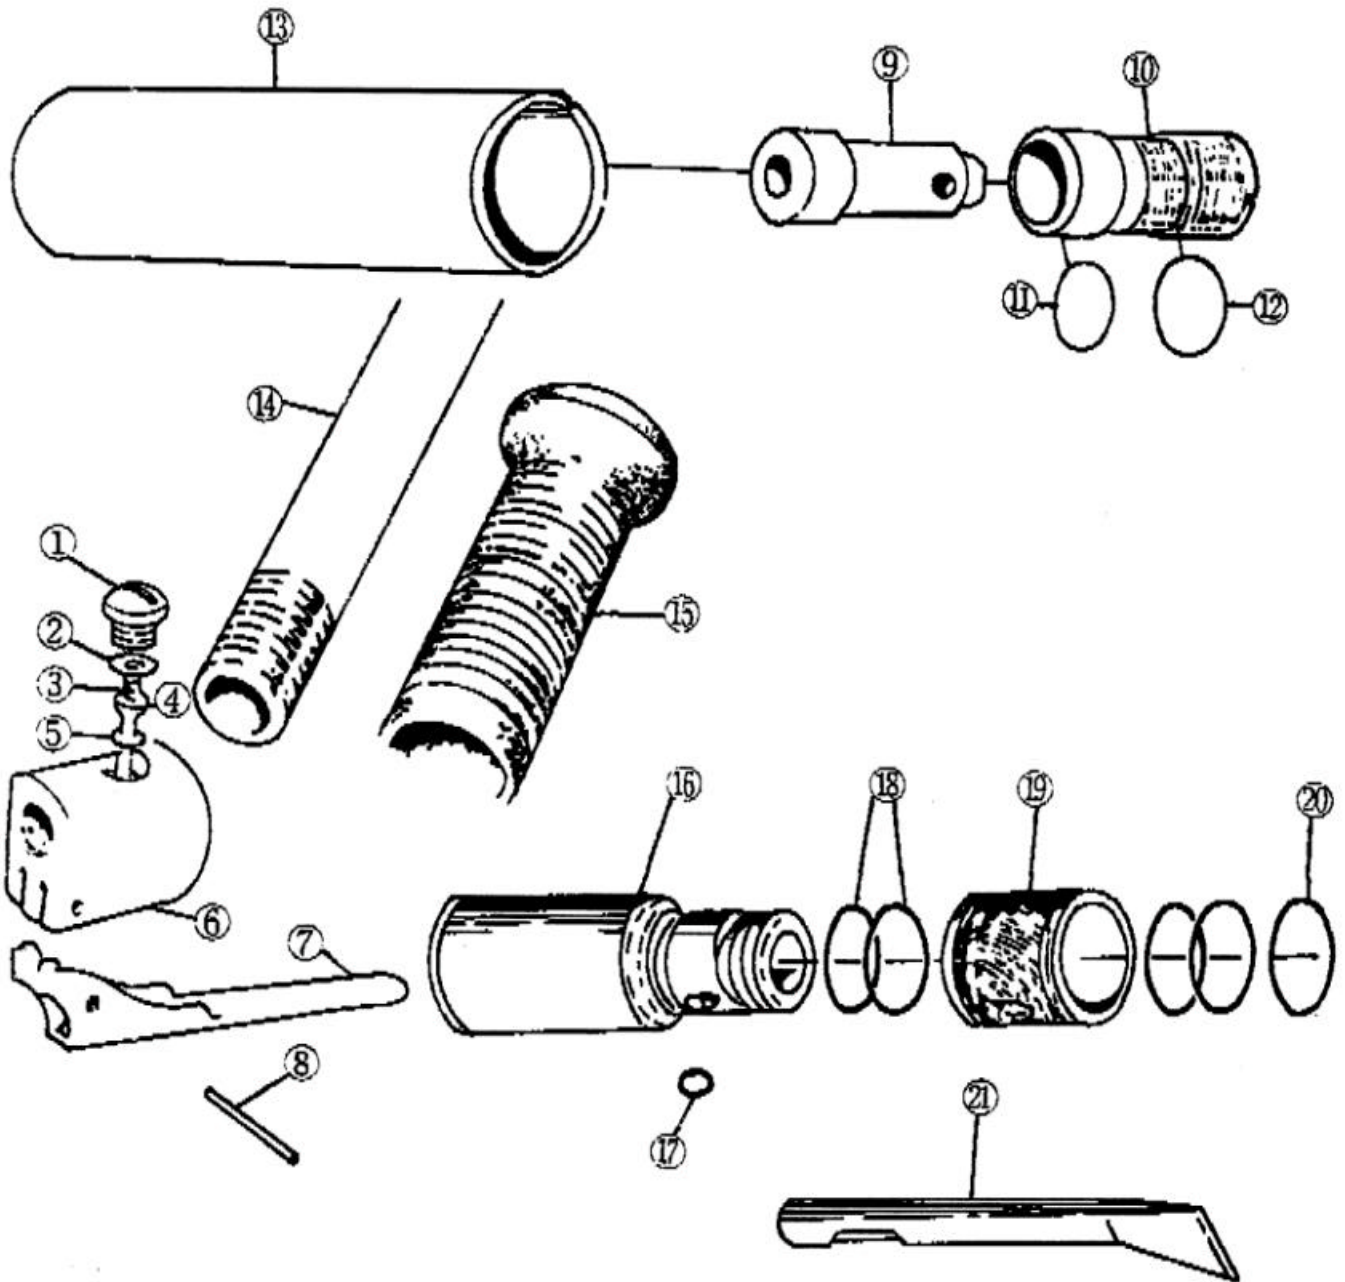

吉生 GISON

GP-851BF Flux Chipper

PARTS LIST

✿ :Consuming Part

Item No.	Part No.	Description	Qty.	Item No.	Part No.	Description	Qty.
1	851BF01	Valve Cap	1	12	851BF12	'O'Ring	1
2	851BF02	'O'Ring-Valve Cap	1	13	851BF13	Spvengring	1
3	851BF03	Valve Spring	1	14	851BF14	Centre Tube	1
4	851BF04	Valve Stem	1	15	851BF15	Rubber Handle Grip	1
5	851BF05	'O'Ring-Valve Seat	1	16	851BF16	Cylinder Body	1
6	851BF06	Valve Body	1	17	851BF17	Ball(7/16)	1
7	851BF07	Throttle Lever	1	18	851BF18	'O'Ring(P24)	4
8	851BF08	Roll Pin	1	19	851BF19	Chisel Cover	1
9	851BF09	Piston	1	20	851BF20	Snap Ring	1
10	851BF10	Cylinder	1	21	851BF21	Chisel	1
11	851BF11	'O'Ring	1				