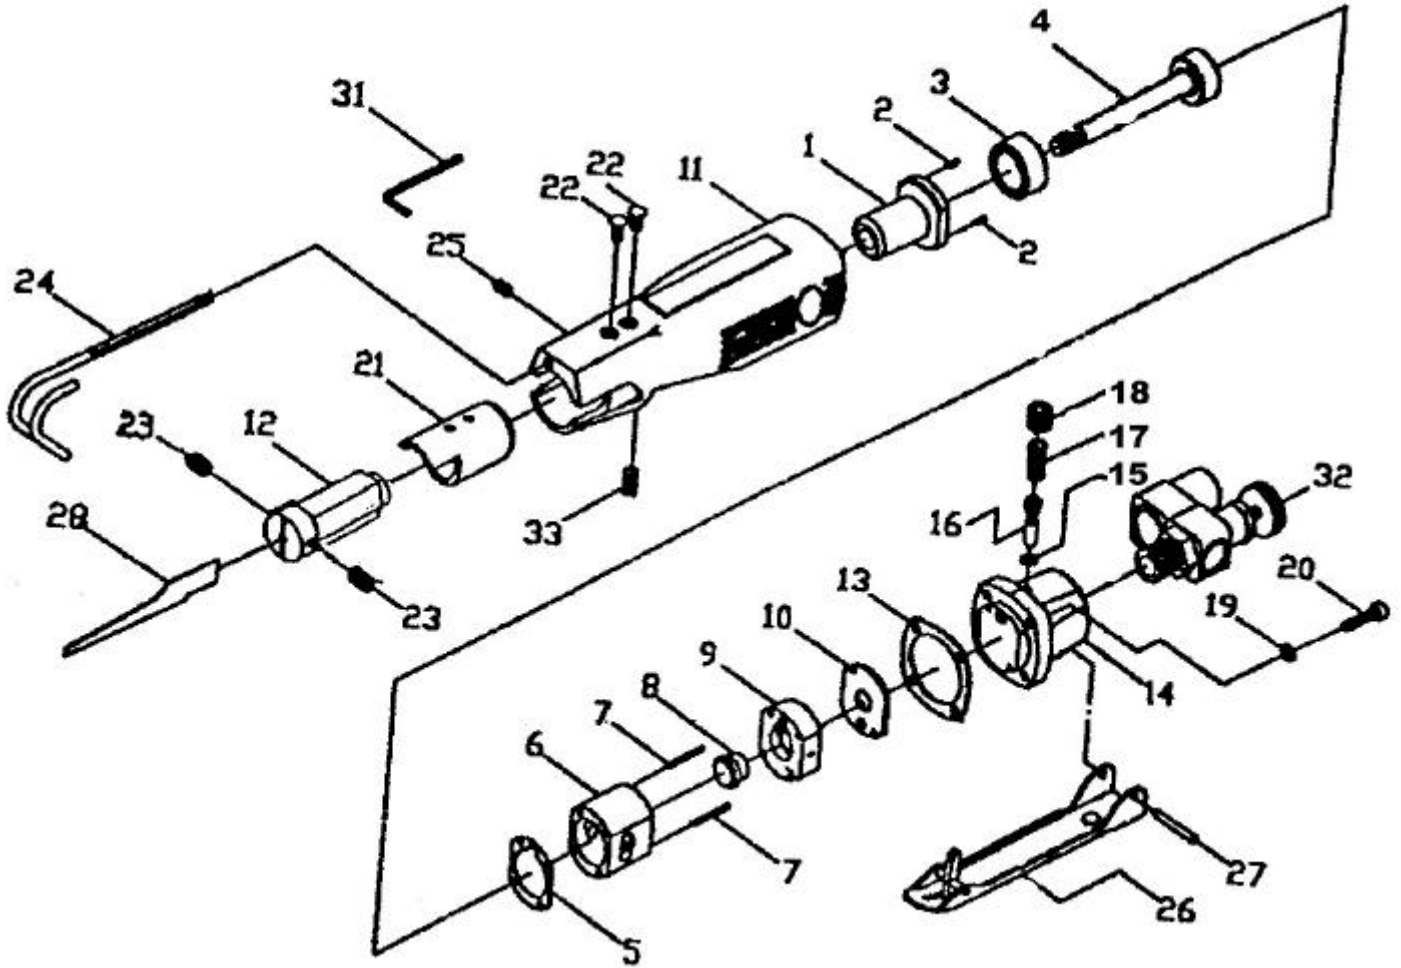

吉生 **GISON**

GP-848T1 Air Body Saw

PARTS LIST

✳ : Consuming Part

Item No.	Part No.	Description	Qty.	Item No.	Part No.	Description	Qty.
1	848F101	Cylinder Head Ass'Y	1	18	848F118	Plug Screw	1
2	848F102	Front Dowel Pin	2	19	848F119	Spring Washer	4
3	848F103	Bumper	1	20	848F120	Screw	4
4	848F104	Piston Ass'Y	1	21	848F121	Sliding Liner	1
5	848F105	Gasket	1	22	848F122	Pan Screw	2
6	848F106	Cylinder	1	23	848F123	Set Screw	3
7	848F107	Rear Dowel Pin	2	24	848F124	Holder	1
8	848F108	Automatic Valve	1	25	848F125	Set Screw	1
9	848F109	Valve Chest	1	26	848F126	Safety Lever Ass'Y	1
10	848F110	Valve Seat	1	27	848F127	Roll Pin	1
11	848F111	Handle (Y)	1	28	848F128A	Saw Blade-18t	1
12	848F112	Blade Holder Ass'Y	1		848F128B	Saw Blade-24t	1
13	848F113	Rubber Gasket	1		848F128C	Saw Blade-32t	1
14	848F114	Throttle Valve Case	1	30	848F130	3mm Hex Wrench	1
15	848F115	O-Ring, Valve Stem	1	31	848F131	2mm Hex Wrench	1
16	848F116	Valve Stem	1	32	848F132	Swivel Joint W/Regulator	1
17	848F117	Spring	1	33	848F133	Set Screw	1