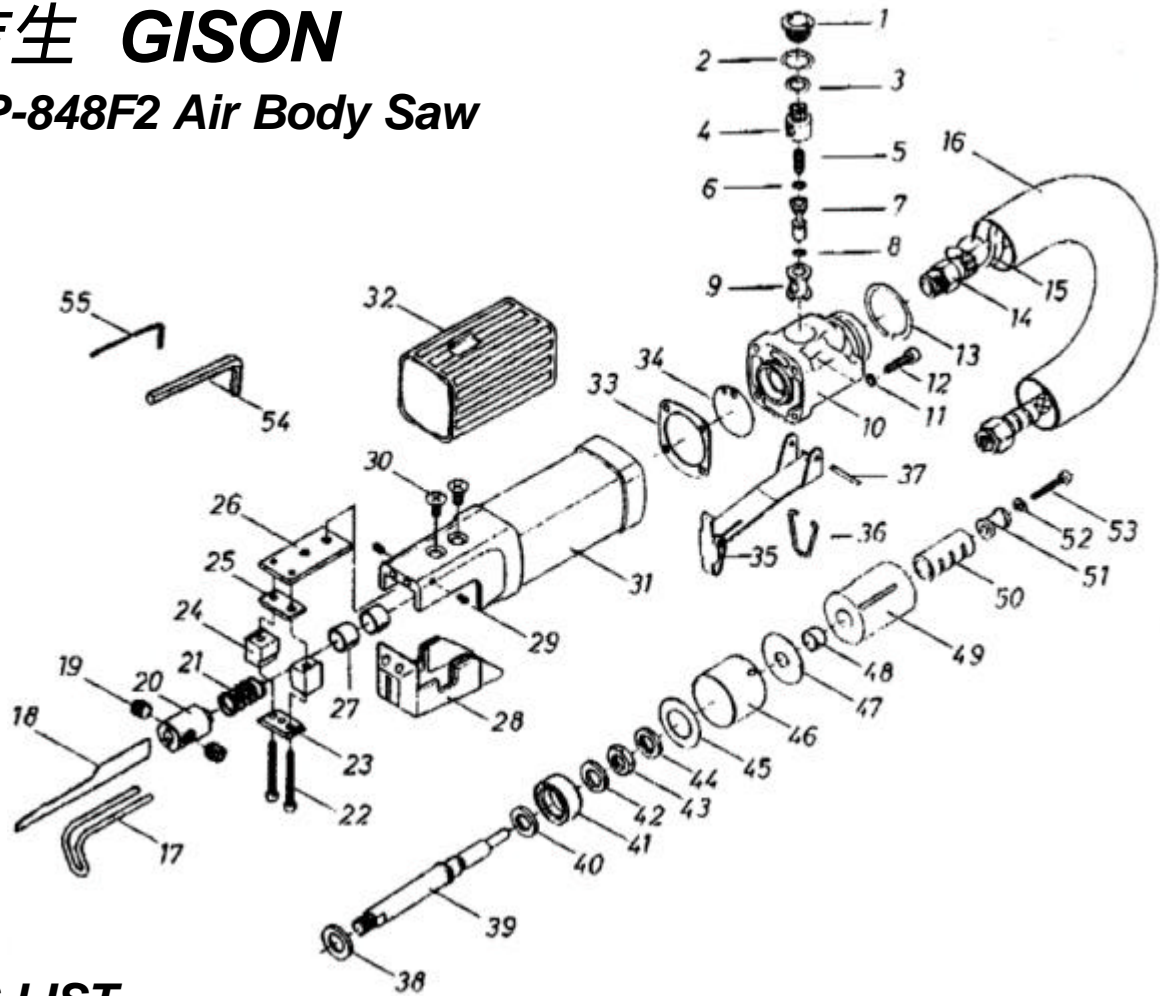

吉生 GISON

GP-848F2 Air Body Saw

PARTS LIST

✳ : Consuming Part

Item No.	Part No.	Description	Qty.	Item No.	Part No.	Description	Qty.
1	848F201	Valve Screw	1	28	848F228	Chuck Cover	1
2	848F202	O-Ring	1	29	848F229	Set Screw	2
3	848F203	O-Ring	1	30	848F230	Screw	2
4	848F204	Air Controller	1	31	848F231	Housing	1
5	848F205	Valve Spring	1	32	848F232	Housing Cover	1
6	848F206	O-Ring	1	33	848F233	Gasket	1
7	848F207	Valve Stem	1	34	848F234	Packing	1
8	848F208	O-Ring	1	35	848F235	Safety Lever	1
9	848F209	Valve Bushing	1	36	848F236	Hanger	1
10	848F210	Valve Block	1	37	848F237	Spring Pin	1
11	848F211	Lock Washer	4	38	848F238	Front Bumper	1
12	848F212	Rear Cap Bolt	4	39	848F239	Piston Shaft	1
13	848F213	Stop Ring	1	40	848F240	Washer	1
14	848F214	Air Hose Ass'Y	1	41	848F241	Piston	1
15	848F215	Sponge	1	42	848F242	Washer	1
16	848F216	Exhaust Hose	1	43	848F243	Hex. Nut	1
17	848F217	Work Guide	1	44	848F244	Rear Bumper	1
18	848F218-1	Blade - 18T	2	45	848F245	Packing	1
	848F218-2	Blade - 24T		46	848F246	Cylinder	1
	848F218-3	Blade - 32T		47	848F247	Packing	1
19	848F219	Set Screw	2	48	848F248	Bushing	1
20	848F220	Blade Chuck	1	49	848F249	Valve Case	1
21	848F221	Spring	1	50	848F250	Valve Sleeve	1
22	848F222	Cap Screw	2	51	848F251	Actuate Valve	1
23	848F223	Bridge	1	52	848F252	Washer	1
24	848F224	Blade Guide	2	53	848F253	Screw	1
25	848F225	Upper Wear Shoe	1	54	848F254	4mm Service Wrench	1
26	848F226	Guide Plate	1	55	848F255	2mm Service Wrench	1
27	848F227	Bushing	2				