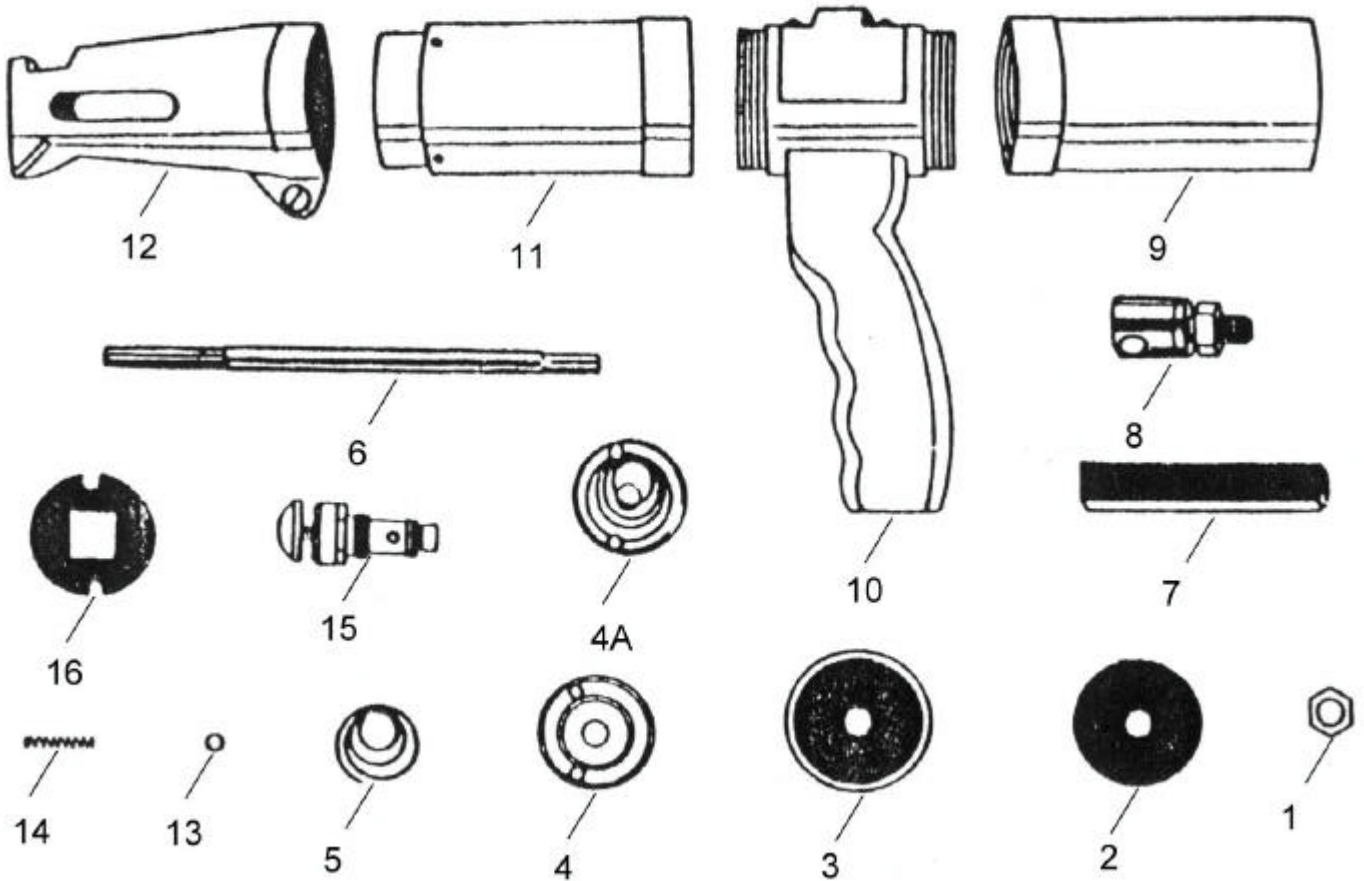

吉生 **GISON**

GP-848 Air Speed Saw

PARTS LIST

✳ : Consuming Part

Item No.	Part No.	Description	Qty.	Item No.	Part No.	Description	Qty.
1	848001	Lock Nut	1	9	848009	Rear Barrel	1
2	848002	Washer	1	10	848010	Handle	1
3	848003	Leather Cup	1	11	848011	Front Barrel	1
4	848004	Washer Nut	1	12	848012	Chuck Guard	1
4A	848004A	Washer Nut and Sprint Assy.	1	13	848013	Ball Valve Lock	1
5	848005	Shifting Spring	1	14	848014	Lock Spring	1
6	848006	Plunger Rod	1	15	848015	Air Trigger Control	1
7	848007	Drive Shaft	1	16	848016	Felt Retainer	1
8	848008	Tool Chuck	1				