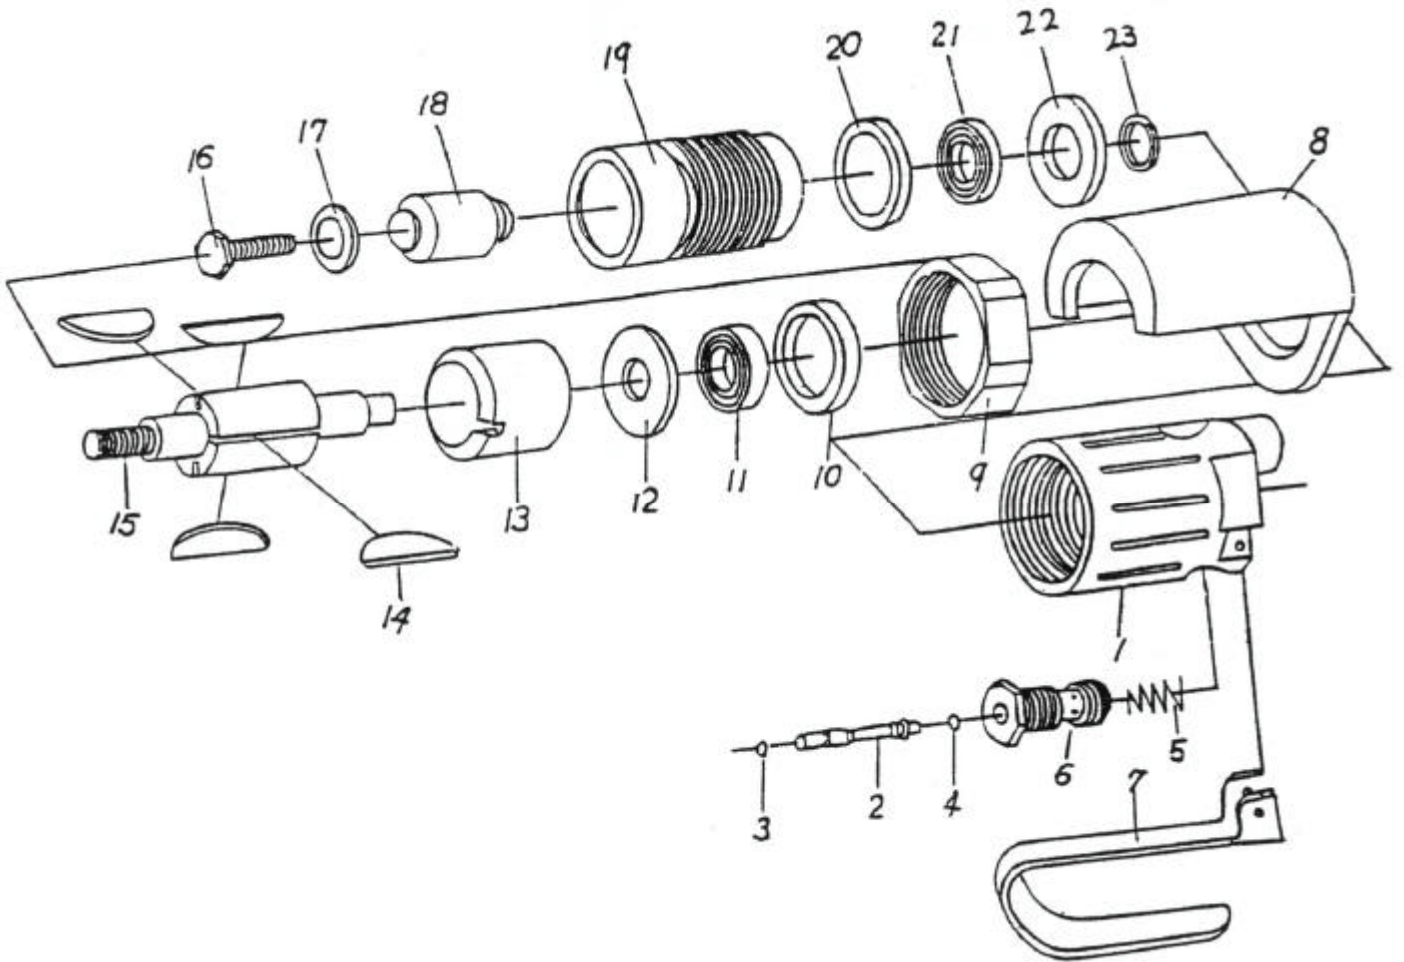

吉生 **GISON**

GP-847 Utility Cut-Off Tool

PARTS LIST

✳ : Consuming Part

Item No.	Part No.	Description	Qty.	Item No.	Part No.	Description	Qty.
1	847001	Body	1	13	847013	Cylinder	1
2	847002	Valve Stem	1	14	847014	Rotor Blade	4
3	847003	O-Ring	1	15	847015	Rotor	1
4	847004	O-Ring	1	16	847016	Screw	1
5	847005	Valve Stem Spring	1	17	847017	Washer	1
6	847006	Throttle	1	18	847018	Disc Retainer	1
7	847007	Trigger	1	19	847019	Cylinder Housing	1
8	847008	Guard	1	20	847020	Bushing Front End	1
9	847009	Housing Lock Ring	1	21	847021	Bearing	1
10	847010	Bushing Front End	1	22	847022	Rear End Plate	1
11	847011	Bearing	1	23	847023	Spacer	1
12	847012	Front End Plate	1				