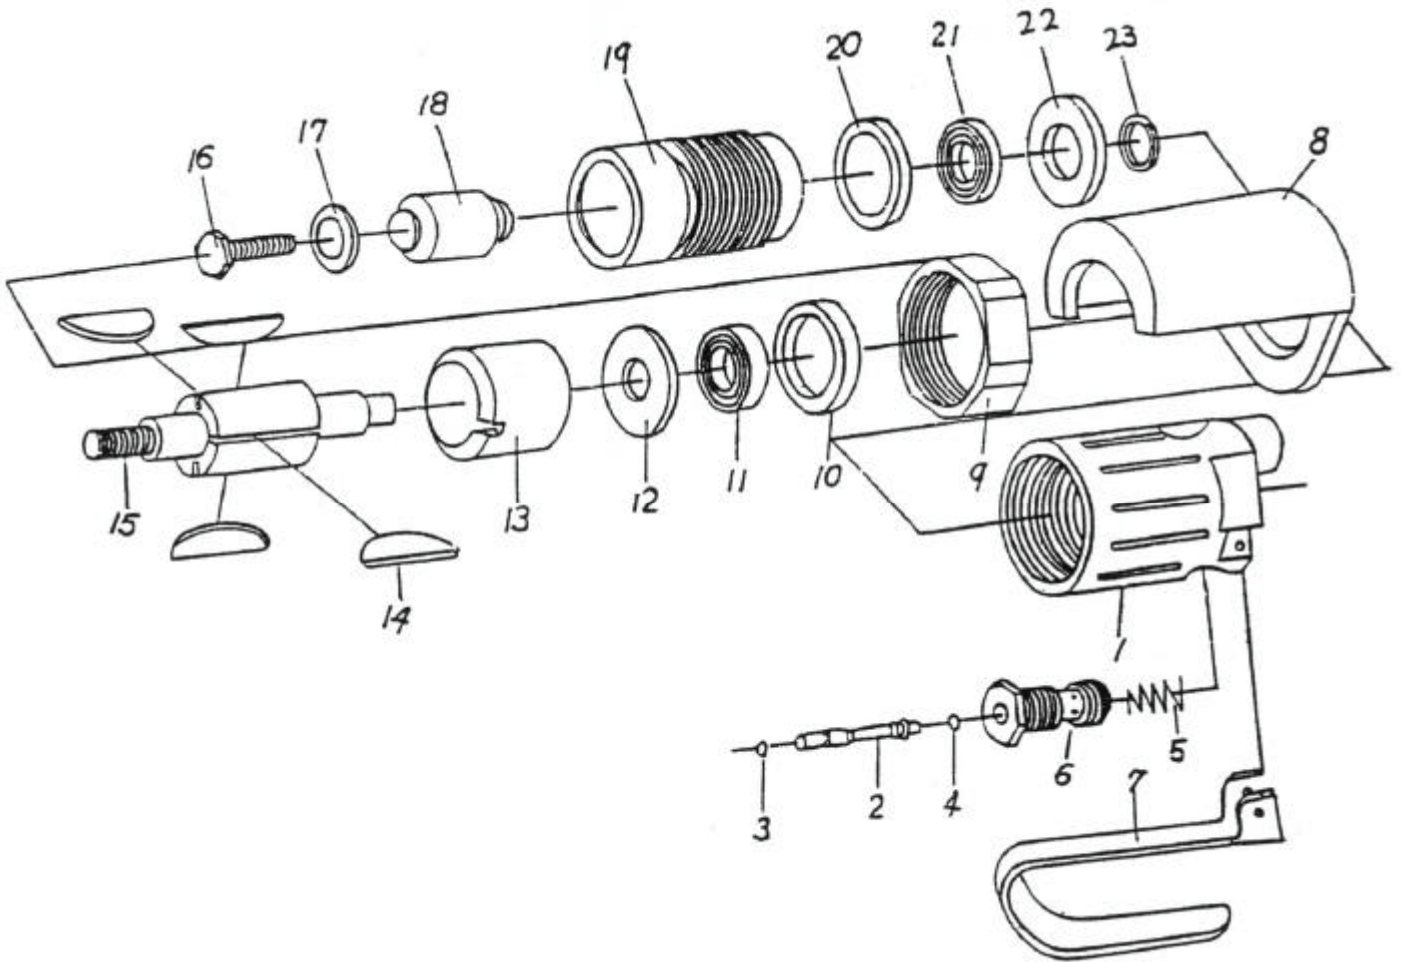

吉生 **GISON**

GP-847 Utility Cut-Off Tool

PARTS LIST

✳ : Consuming Part

Item No.	Part No.	Description	Qty.	Item No.	Part No.	Description	Qty.
1	847001	Body	1	13	847013	Cylinder	1
2	847002	Valve Stem	1	14	847014	Rotor Blade	4
3	847003	O-Ring	1	15	847015	Rotor	1
4	847004	O-Ring	1	16	847016	Screw	1
5	847005	Valve Stem Spring	1	17	847017	Washer	1
6	847006	Throttle	1	18	847018	Disc Retainer	1
7	847007	Trigger	1	19	847019	Cylinder Housing	1
8	847008	Guard	1	20	847020	Bushing Front End	1
9	847009	Housing Lock Ring	1	21	847021	Bearing	1
10	847010	Bushing Front End	1	22	847022	Rear End Plate	1
11	847011	Bearing	1	23	847023	Spacer	1
12	847012	Front End Plate	1				