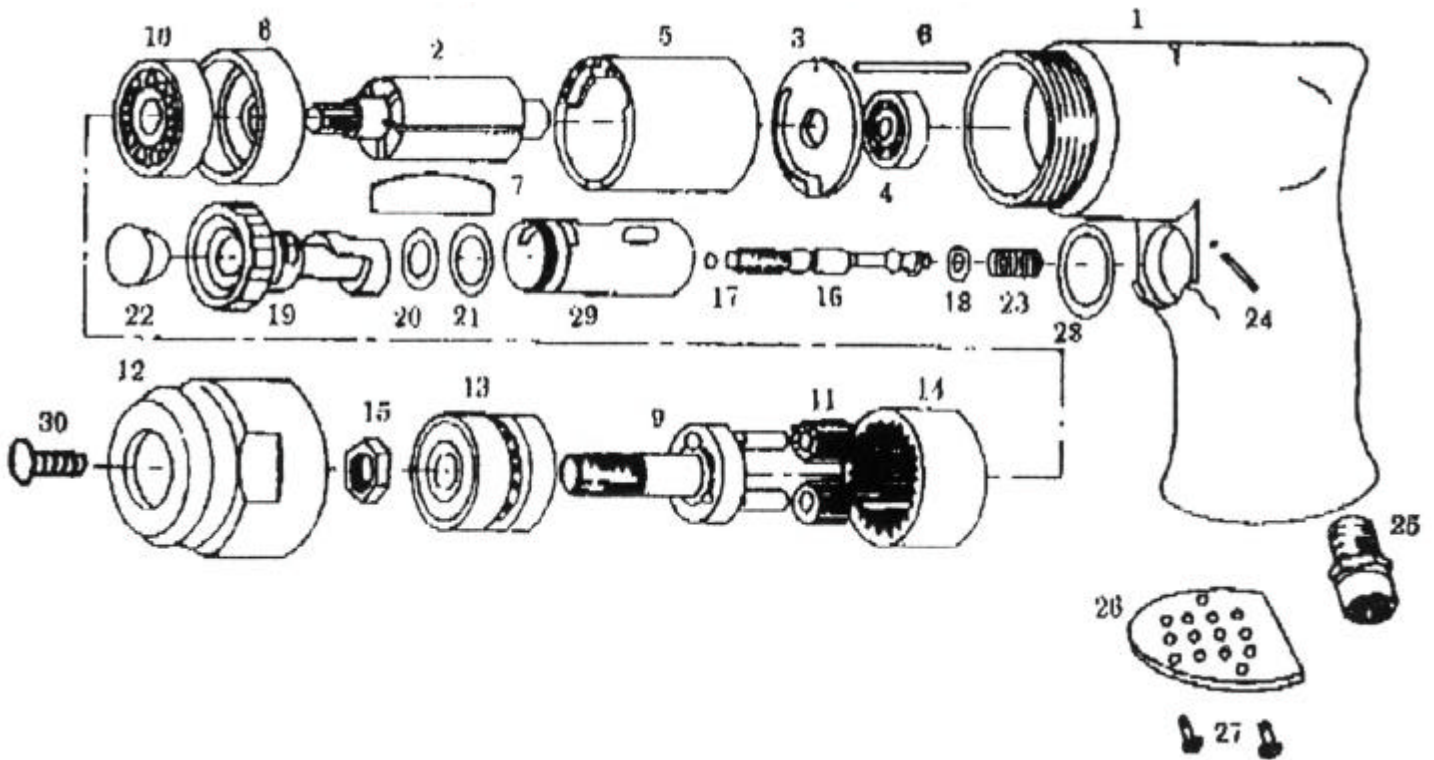

## GP-840T 3/8" Reversible Air Drill

### PARTS LIST

✳ : Consuming Part

No.	Part No.	Description	Qty.	No.	Part No.	Description	Qty.
1	840T01	Motor Housing	1	16	840T16	Throttle Valve	1
2	840T02	Rotor	1	17	840T17	O-Ring	1
3	840T03	Rear Flate	1	18	840T18	O-Ring	1
4	840T04	Ball Bearing	1	19	840T19	Throttle Bushing	1
5	840T05	Cylinder	1	20	840T20	O-Ring	1
6	840T06	Pin	1	21	840T21	O-Ring	1
7	840T07	Rotor Blade	5	22	840T22	Button-Trigger	1
8	840T08	Front Plate	1	23	840T23	Spring	1
9	840T09	Planet Cage + Pin Ass'y	1	24	840T24	Pin	1
10	840T10	Ball Bearing	1	25	840T25	Air Inlet Bushing	1
11	840T11	Planet Gear	2	26	840T26	Diffuser - Exhaust	1
12	840T12	Nose Housing	1	27	840T27	Screw	2
13	840T13	Ball Bearing	2	28	840T28	O-Ring	1
14	840T14	Internal Gear	1	29	840T29	Rotary Bushing	1
15	840T15	Lock Nut	1	30	840T30	Screw	1