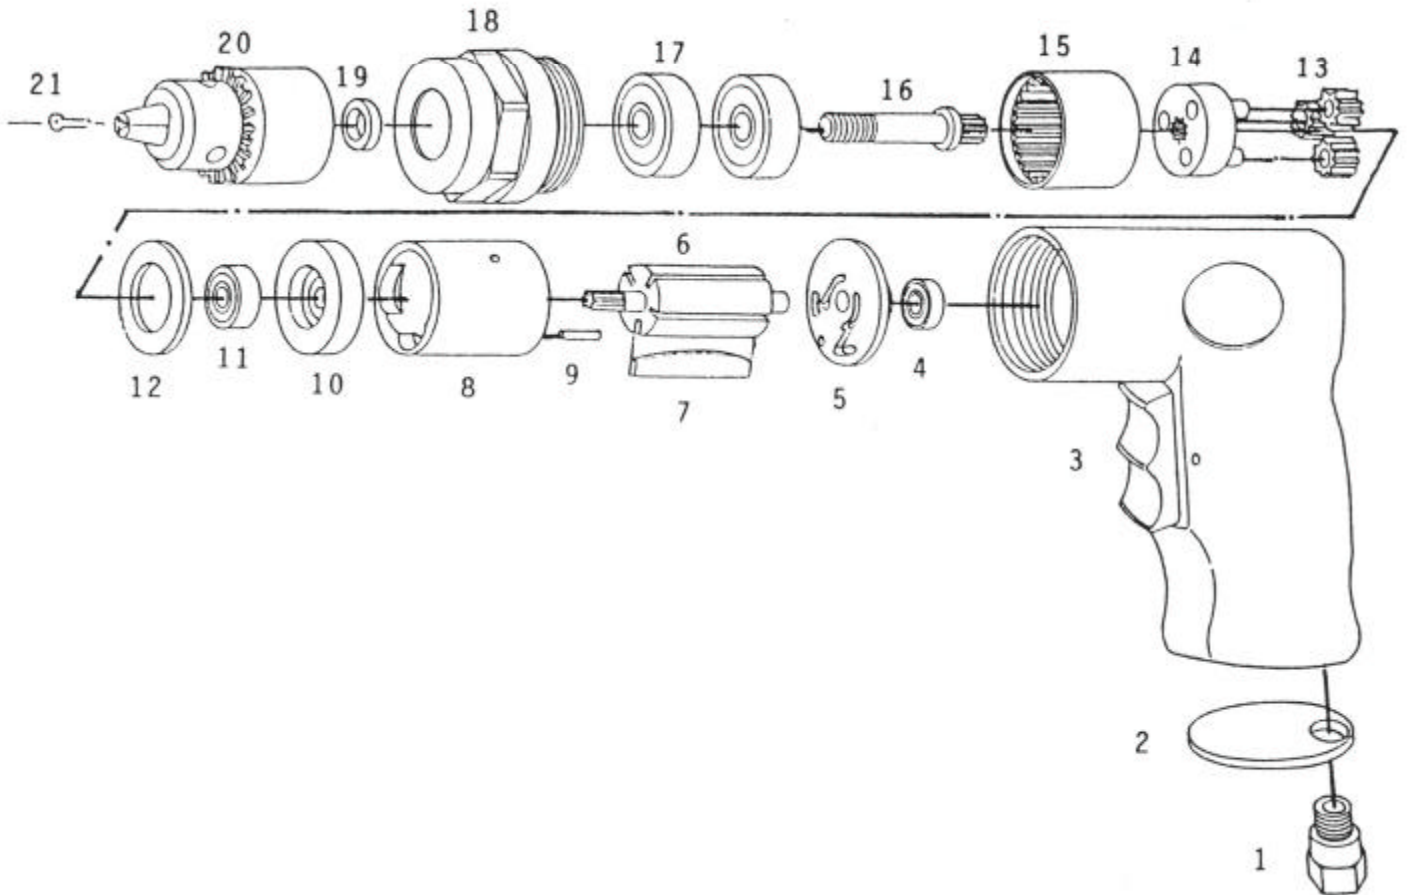

吉生 GISON

GP-840L 3/8" Reversible Air Drill

PARTS LIST

✳ :Consuming Part

Item No.	Part No.	Description	Qty.	Item No.	Part No.	Description	Qty.
1	840L01	Air Inlet	1	12	840L12	Washer	1
2	840L02	Exhaust Diffuser	1	13	840L13	Planet Gear	3
3	840L03	Handle Assembly	1	14	840L14	Planet Pin	3
4	840L04	Ball Bearing	1	15	840L15	Planet Cage	1
5	840L05	Rear Plate	1	16	840L16	Internal Gear	1
6	840L06	Rotor	1	17	840L17	Ball Bearing	2
✳ 7	840L07	Rotor Blade	5	18	840L18	Nose Housing	1
8	840L08	Cylinder	1	19	840L19	Washer	1
9	840L09	Roll Pin	1	20	840L20	Chuck	1
10	840L10	Front End Plate	1	21	840L21	Screw	1
11	840L11	Ball Bearing	1				