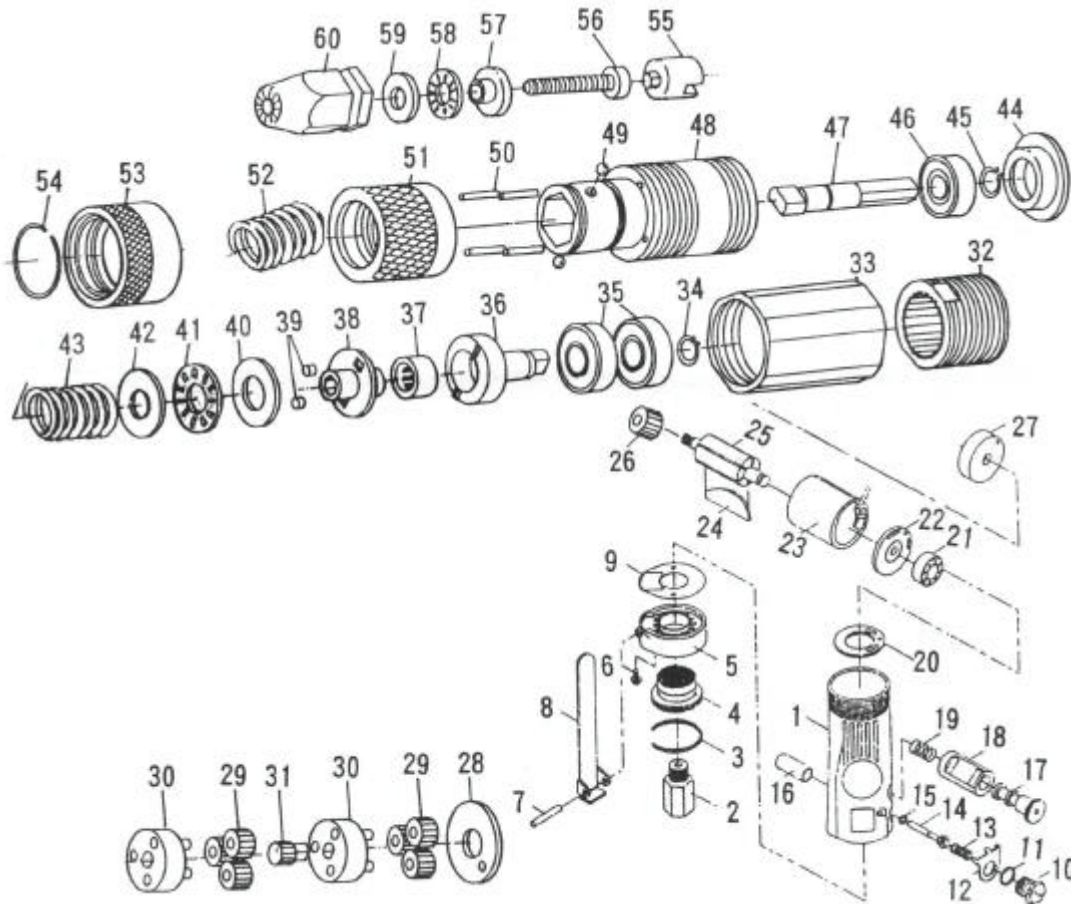

吉生 GISON

GP-836S6 Air Pull-Setters

PARTS LIST

✦ : Consuming Part

Item No.	Part No.	Description	Qty.	Item No.	Part No.	Description	Qty
1	836S601	Motor Housing	1	31	836S631	Gear	1
2	836S602	Inlet Bushing	1	32	836S632	Planet Cage (Long)	1
3	836S603	Stop Ring	1	33	836S633	Connecting Tube (Long)	1
4	836S604	Deflector	1	34	836S634	Retainer Ring	1
5	836S605	Housing Cap	1	35	836S635	Ball Bearing	2
6	836S606	Screw	2	36	836S636	Clutch	1
7	836S607	Spring Pin	1	37	836S637	Ball Bearing	1
8	836S608	Lever	1	38	836S638	Steel Ball Fixing Plate	1
9	836S609	Gasket	1	39	836S639	Cam Rider Ball	2
10	836S610	Valve Screw	1	40	836S640	Washer	1
11	836S611	O-Ring	1	41	836S641	Ball Bearing	1
12	836S612	Reverse Retainer	1	42	836S642	Washer	1
13	836S613	Valve Spring	1	43	836S643	Change Valve Spring	1
14	836S614	Throttle Valve	1	44	836S644	Drive Housing	1
15	836S615	O-Ring	1	45	836S645	Retaining Ring	1
16	836S616	Valve Bushing	1	46	836S646	Ball Bearing	1
17	836S617	Reverse Valve	1	47	836S647	Internal Gear	1
18	836S618	Reverse Bushing	1	48	836S648	Nose Housing	1
19	836S619	Reverse Spring	1	49	836S649	Cam Rider Ball	2
20	836S620	Gasket	1	50	836S650	Pin	4
21	836S621	Ball Bearing	1	51	836S651	Torque Adjusting Cap	1
22	836S622	Rear End Plate	1	52	836S652	Change Valve Spring	1
23	836S623	Cylinder	1	53	836S653	Pin Stopper Washer	1
✦ 24	836S624	Rotor Blade	5	54	836S654	Spring Receiver	1
25	836S625	Rotor	1	55	836S655	Spindle (Back)	1
26	836S626	Gear	1	56	836S656	Screw	1
27	836S627	Front End Plate	1	57	836S657	Spindle Lock Screw	1
28	836S628	Washer	1	58	836S658	Ball Bearing	1
✦ 29	836S629	Planet Gear (15T)	6	59	836S659	Washer	1
30	836S630	Planet Pin	2	60	836S660	Spindle Cover	1