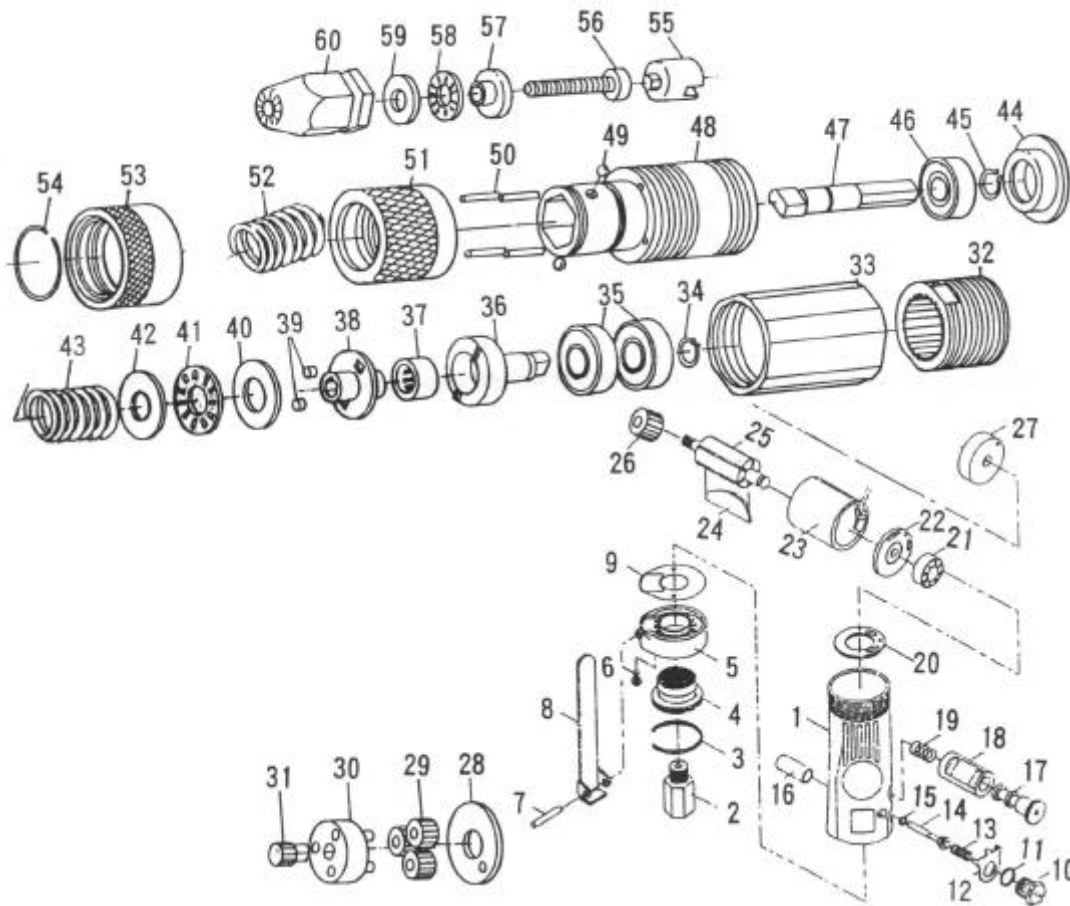

吉生 GISON

GP-836S5 Air Pull-Setters

PARTS LIST

✧ : Consuming Part

Item No.	Part No.	Description	Qty.	Item No.	Part No.	Description	Qty
1	836S501	Motor Housing	1	31	836S531	Gear	1
2	836S502	Inlet Bushing	1	32	836S532	Planet Cage (Short)	1
3	836S503	Stop Ring	1	33	836S533	Connecting Tube (Short)	1
4	836S504	Deflector	1	34	836S534	Retainer Ring	1
5	836S505	Housing Cap	1	35	836S535	Ball Bearing	2
6	836S506	Screw	2	36	836S536	Clutch	1
7	836S507	Spring Pin	1	37	836S537	Ball Bearing	1
8	836S508	Lever	1	38	836S538	Steel Ball Fixing Plate	1
9	836S509	Gasket	1	39	836S539	Cam Rider Ball	2
10	836S510	Valve Screw	1	40	836S540	Washer	1
11	836S511	O-Ring	1	41	836S541	Ball Bearing	1
12	836S512	Reverse Retainer	1	42	836S542	Washer	1
13	836S513	Valve Spring	1	43	836S543	Change Valve Spring	1
14	836S514	Throttle Valve	1	44	836S544	Drive Housing	1
15	836S515	O-Ring	1	45	836S545	Retaining Ring	1
16	836S516	Valve Bushing	1	46	836S546	Ball Bearing	1
17	836S517	Reverse Valve	1	47	836S547	Internal Gear	1
18	836S518	Reverse Bushing	1	48	836S548	Nose Housing	1
19	836S519	Reverse Spring	1	49	836S549	Cam Rider Ball	2
20	836S520	Gasket	1	50	836S550	Pin	4
21	836S521	Ball Bearing	1	51	836S551	Torque Adjusting Cap	1
22	836S522	Rear End Plate	1	52	836S552	Change Valve Spring	1
23	836S523	Cylinder	1	53	836S553	Pin Stopper Washer	1
✧ 24	836S524	Rotor Blade	5	54	836S554	Spring Receiver	1
25	836S525	Rotor	1	55	836S555	Spindle (Back)	1
26	836S526	Gear	1	56	836S556	Screw	1
27	836S527	Front End Plate	1	57	836S557	Spindle Lock Screw	1
28	836S528	Washer	1	58	836S558	Ball Bearing	1
✧ 29	836S529	Planet Gear (18T)	3	59	836S559	Washer	1
30	836S530	Planet Pin	1	60	836S560	Spindle Cover	1