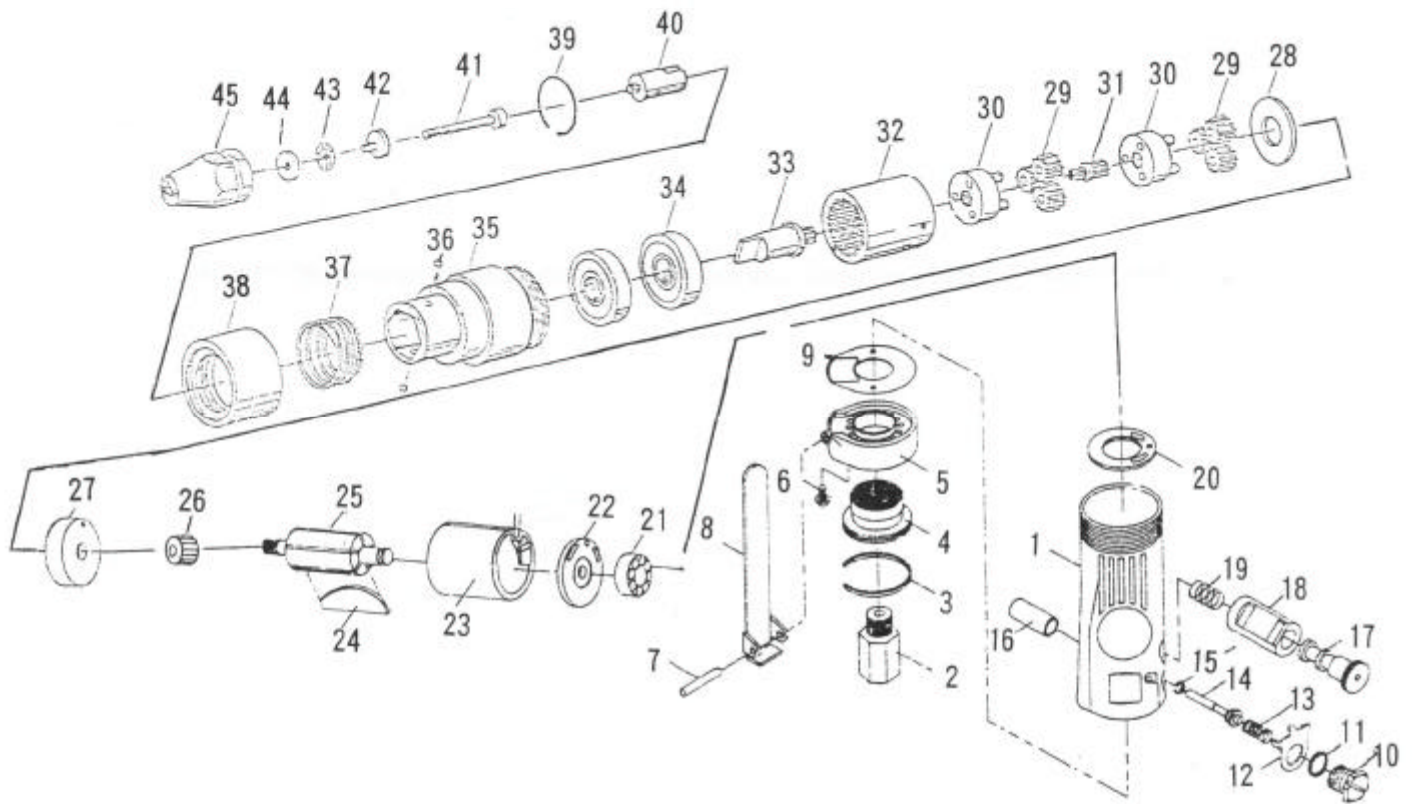

## GP-836S3 Air Pull-Setters

### PARTS LIST

✳ : Consuming Part

Item No.	Part No.	Description	Qty.	Item No.	Part No.	Description	Qty.
1	836S301	Motor Housing	1	✳ 24	836S324	Rotor Blade	5
2	836S302	Inlet Bushing	1	25	836S325	Rotor	1
3	836S303	Stop Ring	1	26	836S326	Gear	1
4	836S304	Deflector	1	27	836S327	Front End Plate	1
5	836S305	Housing Cap	1	28	836S328	Washer	1
6	836S306	Screw	2	✳ 29	836S329	Planet Gear (15T)	6
7	836S307	Spring Pin	1	30	836S330	Planet Pin	2
8	836S308	Lever	1	31	836S331	Gear	1
9	836S309	Gasket	1	32	836S332	Planet Cage (Long)	1
10	836S310	Valve Screw	1	33	836S333	Internal Gear	1
11	836S311	O-Ring	1	34	836S334	Ball Bearing	2
12	836S312	Reverse Retainer	1	35	836S335	Nose Housing (Long)	1
13	836S313	Valve Spring	1	36	836S336	Cam Rider Ball	2
14	836S314	Throttle Valve	1	37	836S337	Change Valve Spring	1
15	836S315	O-Ring	1	38	836S338	Pin Stopper Washer	1
16	836S316	Valve Bushing	1	39	836S339	Spring Receiver	1
17	836S317	Reverse Valve	1	40	836S340	Spindle (Back)	1
18	836S318	Reverse Bushing	1	41	836S341	Screw	1
19	836S319	Reverse Spring	1	42	836S342	Spindle Lock Screw	1
20	836S320	Gasket	1	43	836S343	Ball Bearing	1
21	836S321	Ball Bearing	1	44	836S344	Washer	1
22	836S322	Rear End Plate	1	45	836S345	Spindle Cover	1
23	836S323	Cylinder	1				