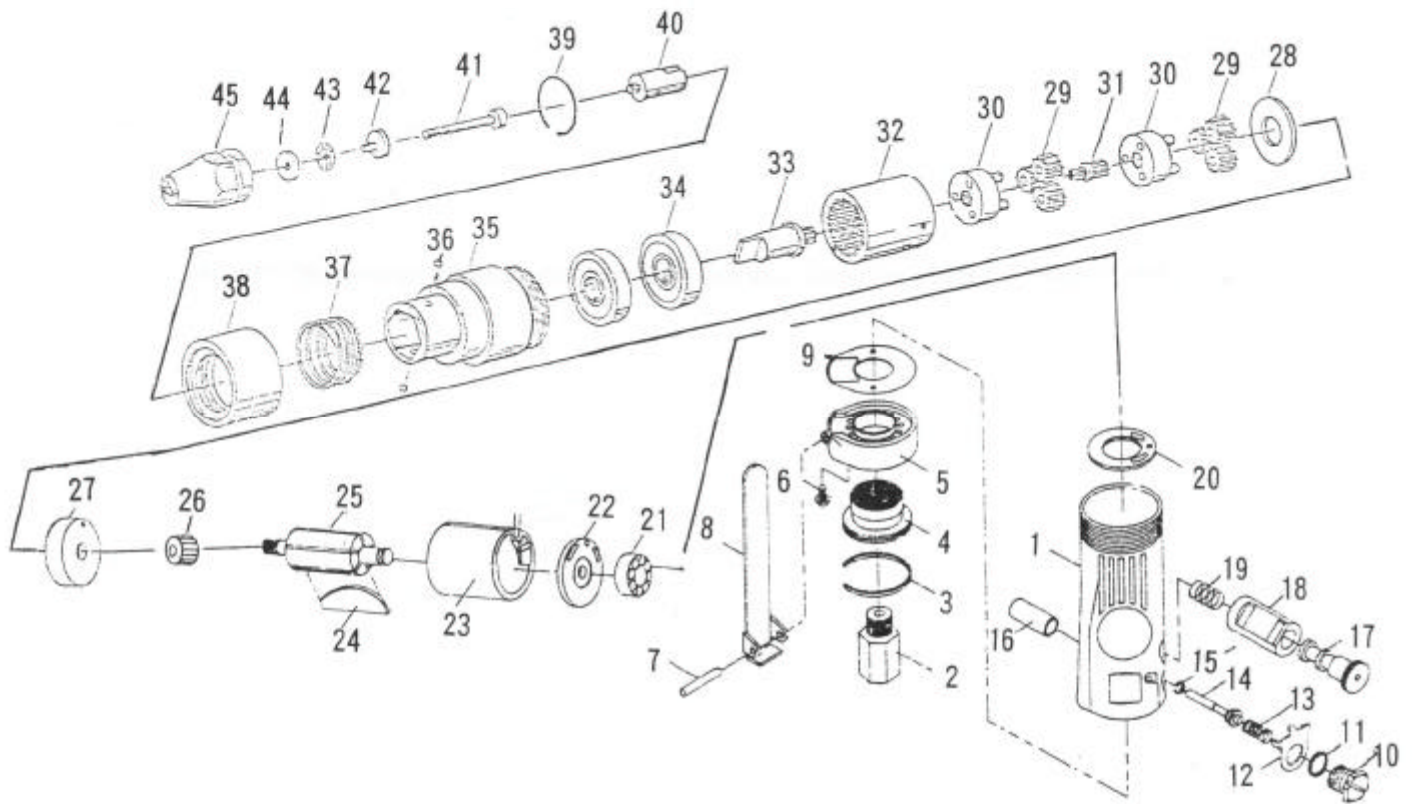

吉生 GISON

GP-836S3 Air Pull-Setters

PARTS LIST

✳ : Consuming Part

Item No.	Part No.	Description	Qty.	Item No.	Part No.	Description	Qty.
1	836S301	Motor Housing	1	✳ 24	836S324	Rotor Blade	5
2	836S302	Inlet Bushing	1	25	836S325	Rotor	1
3	836S303	Stop Ring	1	26	836S326	Gear	1
4	836S304	Deflector	1	27	836S327	Front End Plate	1
5	836S305	Housing Cap	1	28	836S328	Washer	1
6	836S306	Screw	2	✳ 29	836S329	Planet Gear (15T)	6
7	836S307	Spring Pin	1	30	836S330	Planet Pin	2
8	836S308	Lever	1	31	836S331	Gear	1
9	836S309	Gasket	1	32	836S332	Planet Cage (Long)	1
10	836S310	Valve Screw	1	33	836S333	Internal Gear	1
11	836S311	O-Ring	1	34	836S334	Ball Bearing	2
12	836S312	Reverse Retainer	1	35	836S335	Nose Housing (Long)	1
13	836S313	Valve Spring	1	36	836S336	Cam Rider Ball	2
14	836S314	Throttle Valve	1	37	836S337	Change Valve Spring	1
15	836S315	O-Ring	1	38	836S338	Pin Stopper Washer	1
16	836S316	Valve Bushing	1	39	836S339	Spring Receiver	1
17	836S317	Reverse Valve	1	40	836S340	Spindle (Back)	1
18	836S318	Reverse Bushing	1	41	836S341	Screw	1
19	836S319	Reverse Spring	1	42	836S342	Spindle Lock Screw	1
20	836S320	Gasket	1	43	836S343	Ball Bearing	1
21	836S321	Ball Bearing	1	44	836S344	Washer	1
22	836S322	Rear End Plate	1	45	836S345	Spindle Cover	1
23	836S323	Cylinder	1