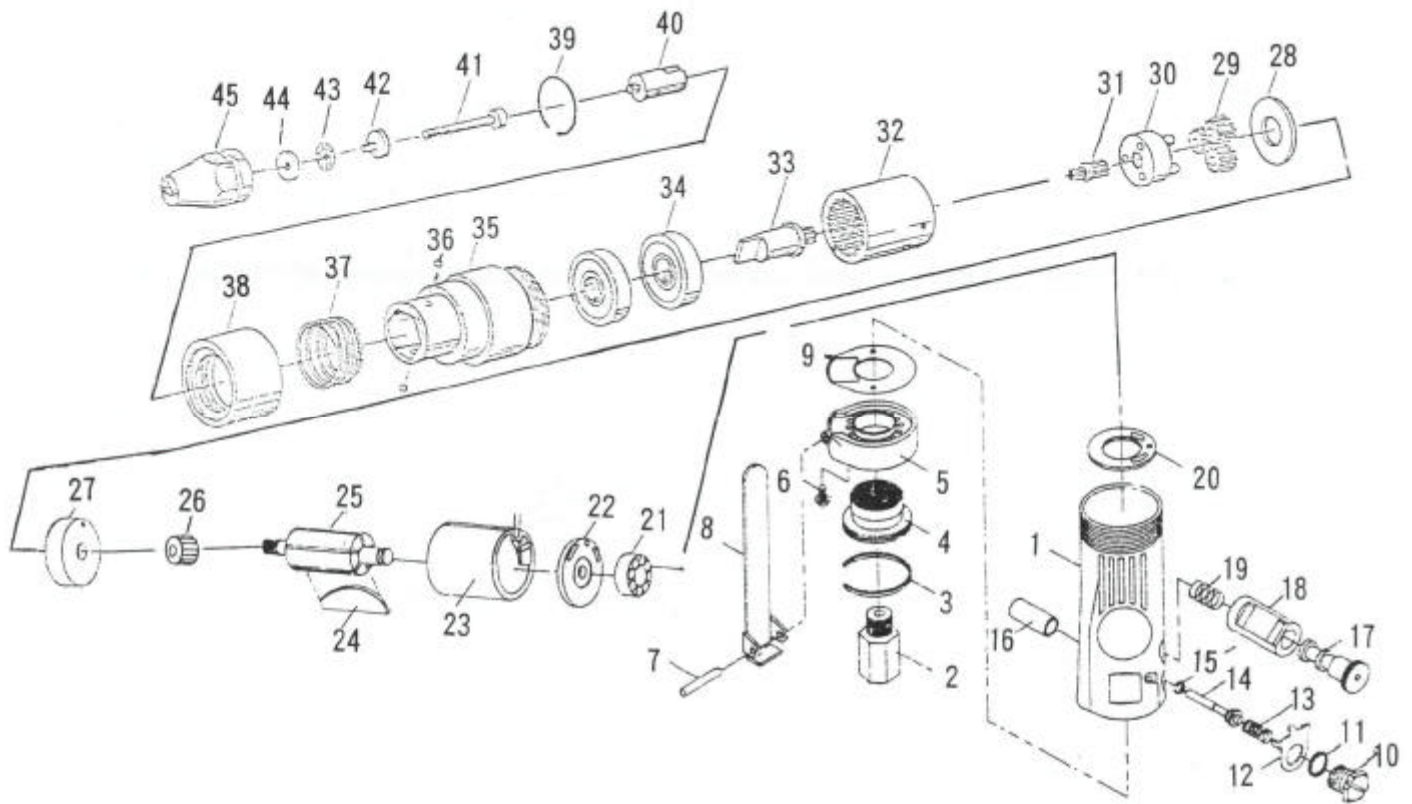

## GP-836S2 Air Pull-Setters

### PARTS LIST

✳ : Consuming Part

Item No.	Part No.	Description	Qty.	Item No.	Part No.	Description	Qty.
1	836S201	Motor Housing	1	✳ 24	836S224	Rotor Blade	5
2	836S202	Inlet Bushing	1	25	836S225	Rotor	1
3	836S203	Stop Ring	1	26	836S226	Gear	1
4	836S204	Deflector	1	27	836S227	Front End Plate	1
5	836S205	Housing Cap	1	28	836S228	Washer	1
6	836S206	Screw	2	✳ 29	836S229	Planet Gear (18T)	3
7	836S207	Spring Pin	1	30	836S230	Planet Pin	1
8	836S208	Lever	1	31	836S231	Gear	1
9	836S209	Gasket	1	32	836S232	Planet Cage (Short)	1
10	836S210	Valve Screw	1	33	836S233	Internal Gear	1
11	836S211	O-Ring	1	34	836S234	Ball Bearing	2
12	836S212	Reverse Retainer	1	35	836S235	Nose Housing (Short)	1
13	836S213	Valve Spring	1	36	836S236	Cam Rider Ball	2
14	836S214	Throttle Valve	1	37	836S237	Change Valve Spring	1
15	836S215	O-Ring	1	38	836S238	Pin Stopper Washer	1
16	836S216	Valve Bushing	1	39	836S239	Spring Receiver	1
17	836S217	Reverse Valve	1	40	836S240	Spindle (Back)	1
18	836S218	Reverse Bushing	1	41	836S241	Screw	1
19	836S219	Reverse Spring	1	42	836S242	Spindle Lock Screw	1
20	836S220	Gasket	1	43	836S243	Ball Bearing	1
21	836S221	Ball Bearing	1	44	836S244	Washer	1
22	836S222	Rear End Plate	1	45	836S245	Spindle Cover	1
23	836S223	Cylinder	1				