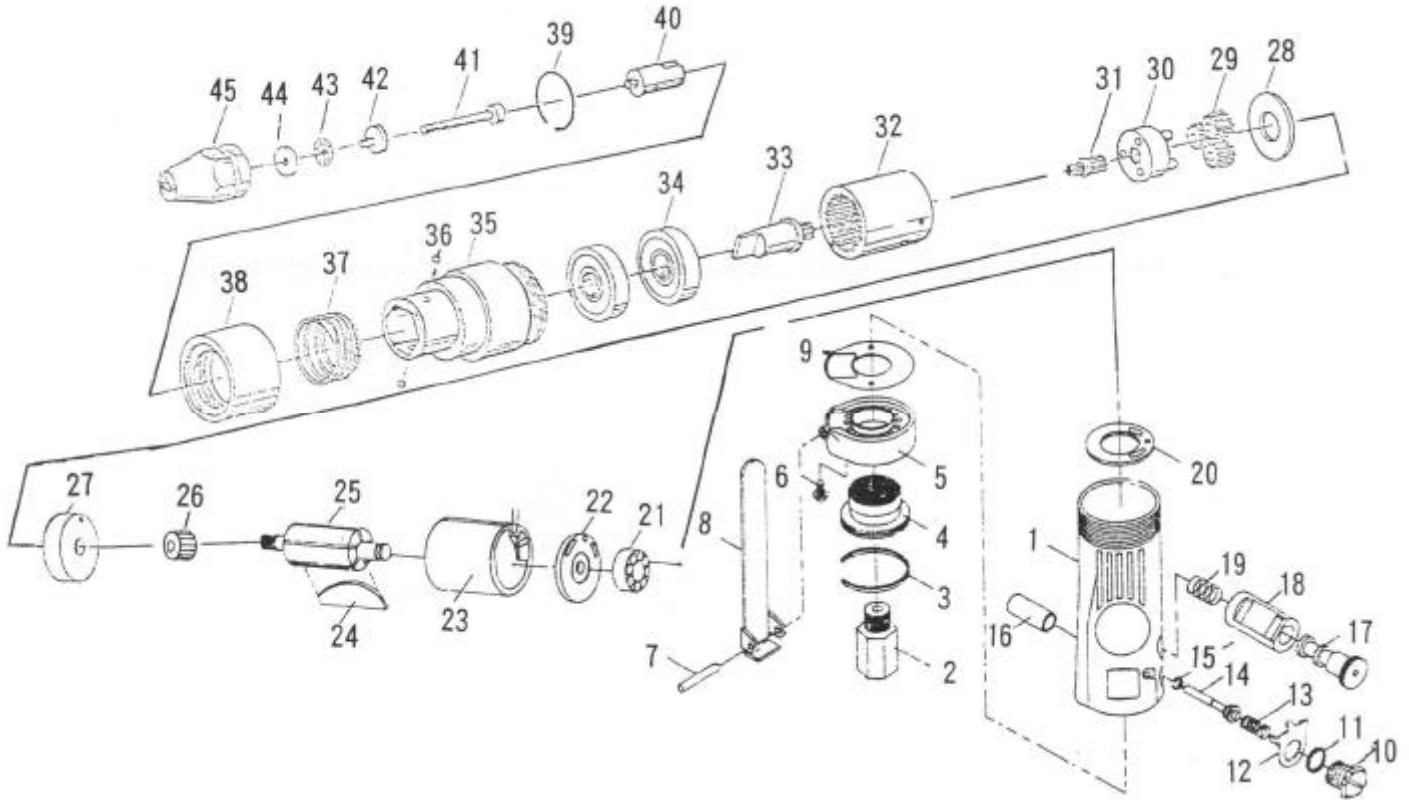

吉生 GISON

GP-836S1 Air Pull-Setters

PARTS LIST

✧ :Consuming Part

Item No.	Part No.	Description	Qty.	Item No.	Part No.	Description	Qty
1	836S101	Motor Housing	1	✧ 24	836S124	Rotor Blade	5
2	836S102	Inlet Bushing	1	25	836S125	Rotor	1
3	836S103	Stop Ring	1	26	836S126	Gear	1
4	836S104	Deflector	1	27	836S127	Front End Plate	1
5	836S105	Housing Cap	1	28	836S128	Washer	1
6	836S106	Screw	2	✧ 29	836S129	Planet Gear	3
7	836S107	Spring Pin	1	30	836S130	Planet Pin	1
8	836S108	Lever	1	31	836S131	Gear	1
9	836S109	Gasket	1	32	836S132	Planet Cage	1
10	836S110	Valve Screw	1	33	836S133	Internal Gear	1
11	836S111	O-Ring	1	34	836S134	Ball Bearing	2
12	836S112	Reverse Retainer	1	35	836S135	Nose Housing	1
13	836S113	Valve Spring	1	36	836S136	Cam Rider Ball	2
14	836S114	Throttle Valve	1	37	836S137	Change Valve Spring	1
15	836S115	O-Ring	1	38	836S138	Pin Stopper Washer	1
16	836S116	Valve Bushing	1	39	836S139	Spring Receiver	1
17	836S117	Reverse Valve	1	40	836S140	Spindle (Back)	1
18	836S118	Reverse Bushing	1	41	836S141	Screw	1
19	836S119	Reverse Spring	1	42	836S142	Spindle Lock Screw	1
20	836S120	Gasket	1	43	836S143	Ball Bearing	1
21	836S121	Ball Bearing	1	44	836S144	Washer	1
22	836S122	Rear End Plate	1	45	836S145	Spindle Cover	1
23	836S123	Cylinder	1				