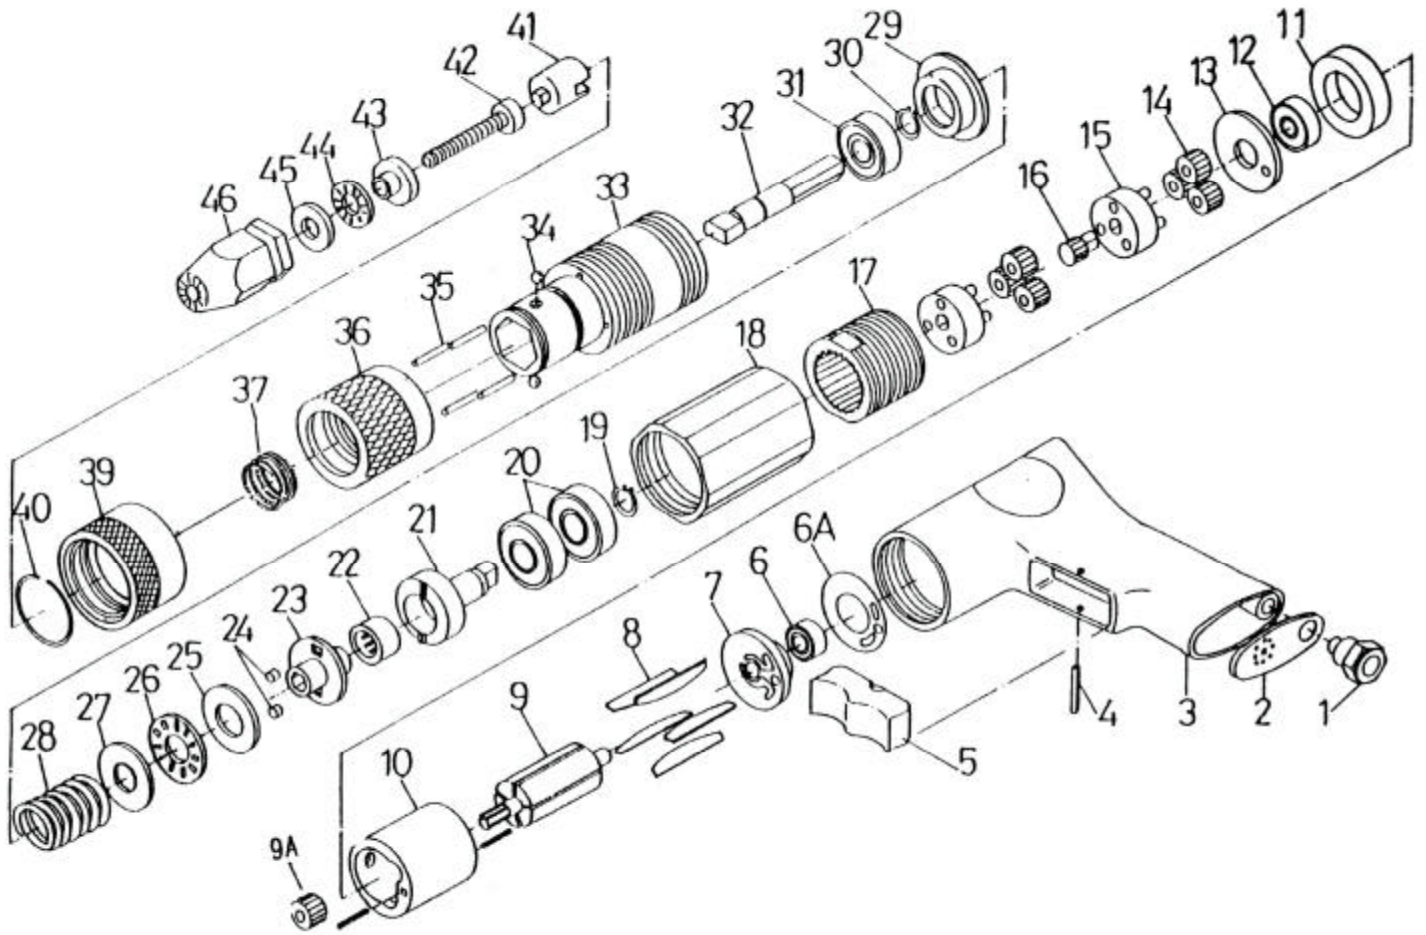

吉生 GISON

GP-836G6/G7 Air Pull-Setters

PARTS LIST

✳ : Consuming Part

Item No.	Part No.	Description	Qty.	Item No.	Part No.	Description	Qty
1	836G601	Air Inlet	1	23	836G623	Steel Ball Fixing Plate	1
2	836G602	Duffuser-Exhaust	1	24	836G624	Cam Rider Ball	2
3	836G603	Handle Assembly	1	25	836G625	Washer	1
4	836G604	Pin	1	26	836G626	Ball Bearing	1
5	836G605	Trigger	1	27	836G627	Washer	1
6	836G606	Ball Bearing	1	28	836G628	Change Value Spring	1
6A	836G606A	Gasket	1	29	836G629	Drive Housing	1
7	836G607	Rear Plate	1	30	836G630	Retaining Ring	1
✳ 8	836G608	Rotor Blade	5	31	836G631	Ball Bearing	1
9	836G609	Rotor	1	32	836G632	Internal Gear	1
9A	836G609A	Planet Gear	1	33	836G633	Nose Housing	1
10	836G610	Cylinder	1	34	836G634	Cam Rider Ball	2
11	836G611	Front End Plate	1	35	836G635	Pin	4
12	836G612	Ball Bearing	1	36	836G636	Torque Adjusting Cap	1
13	836G613	Washer	1	37	836G637	Change Value Spring	1
✳ 14	836G614	Planet Gear (15T)	6	39	836G639	Pin Stopper Washer	1
15	836G615	Planet Pin	2	40	836G640	Spring Receiver	1
16	836G616	Gear	1	41	836G641	Spindle (Back)	1
17	836G617	Planet Cage (Long)	1	42	836G642	Screw	1
18	836G618	Connecting Tube (Long)	1	43	836G643	Spindle Lock Screw	1
19	836G619	Retaining Ring	1	44	836G644	Ball Bearing	1
20	836G620	Ball Bearing	2	45	836G645	Washer	1
21	836G621	Clutch	1	46	836G646	Spindle Cover	1
22	836G622	Ball Bearing	1				