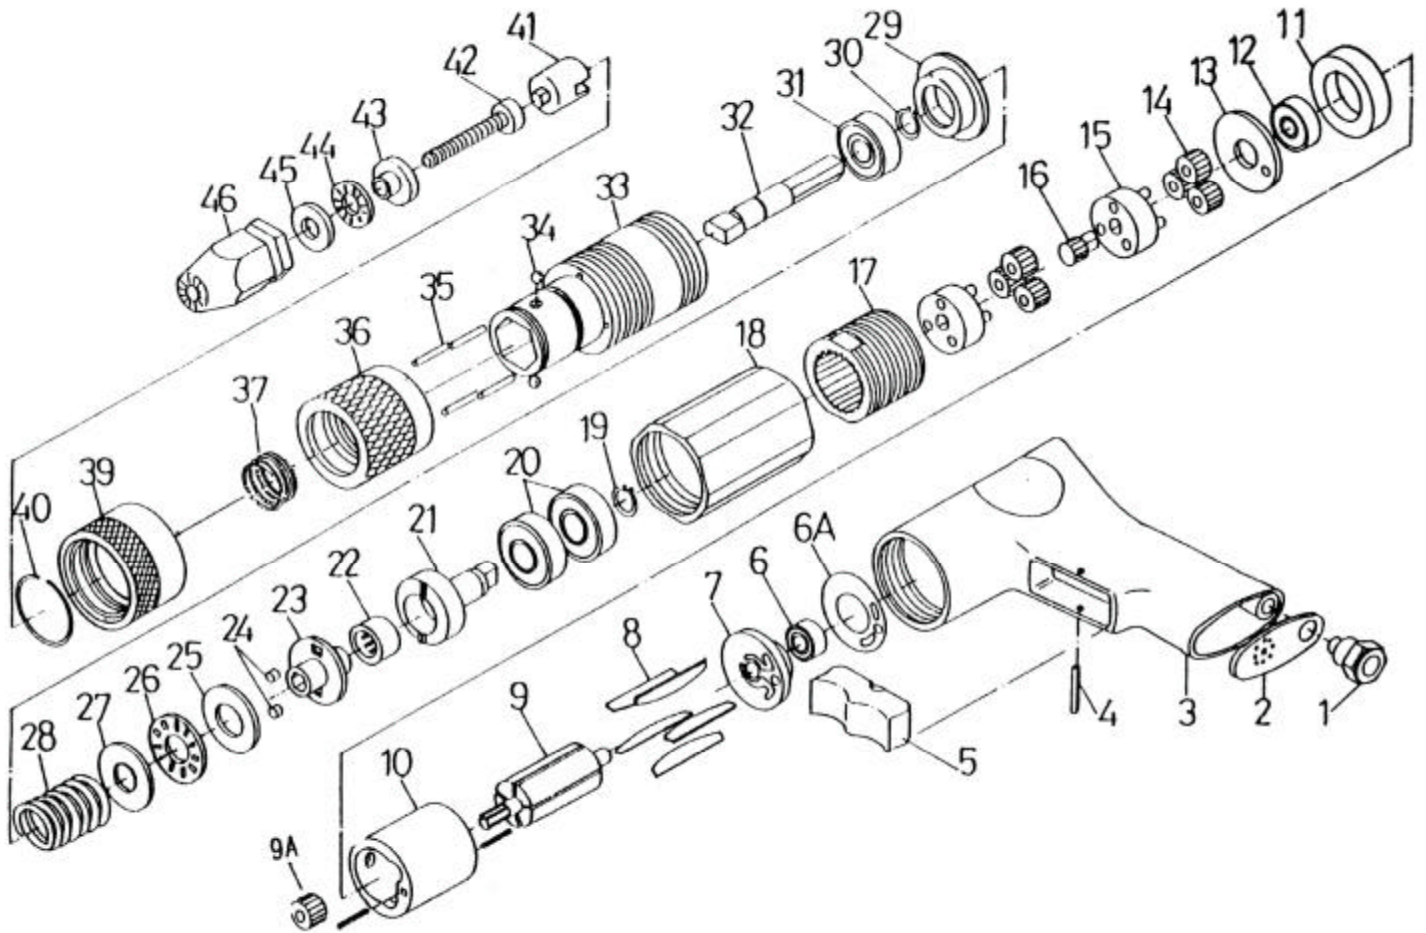

吉生 GISON

GP-836G6/G7 Air Pull-Setters

PARTS LIST

✳ : Consuming Part

Item No.	Part No.	Description	Qty.	Item No.	Part No.	Description	Qty
1	836G601	Air Inlet	1	23	836G623	Steel Ball Fixing Plate	1
2	836G602	Duffuser-Exhaust	1	24	836G624	Cam Rider Ball	2
3	836G603	Handle Assembly	1	25	836G625	Washer	1
4	836G604	Pin	1	26	836G626	Ball Bearing	1
5	836G605	Trigger	1	27	836G627	Washer	1
6	836G606	Ball Bearing	1	28	836G628	Change Value Spring	1
6A	836G606A	Gasket	1	29	836G629	Drive Housing	1
7	836G607	Rear Plate	1	30	836G630	Retaining Ring	1
✳ 8	836G608	Rotor Blade	5	31	836G631	Ball Bearing	1
9	836G609	Rotor	1	32	836G632	Internal Gear	1
9A	836G609A	Planet Gear	1	33	836G633	Nose Housing	1
10	836G610	Cylinder	1	34	836G634	Cam Rider Ball	2
11	836G611	Front End Plate	1	35	836G635	Pin	4
12	836G612	Ball Bearing	1	36	836G636	Torque Adjusting Cap	1
13	836G613	Washer	1	37	836G637	Change Value Spring	1
✳ 14	836G614	Planet Gear (15T)	6	39	836G639	Pin Stopper Washer	1
15	836G615	Planet Pin	2	40	836G640	Spring Receiver	1
16	836G616	Gear	1	41	836G641	Spindle (Back)	1
17	836G617	Planet Cage (Long)	1	42	836G642	Screw	1
18	836G618	Connecting Tube (Long)	1	43	836G643	Spindle Lock Screw	1
19	836G619	Retaining Ring	1	44	836G644	Ball Bearing	1
20	836G620	Ball Bearing	2	45	836G645	Washer	1
21	836G621	Clutch	1	46	836G646	Spindle Cover	1
22	836G622	Ball Bearing	1				