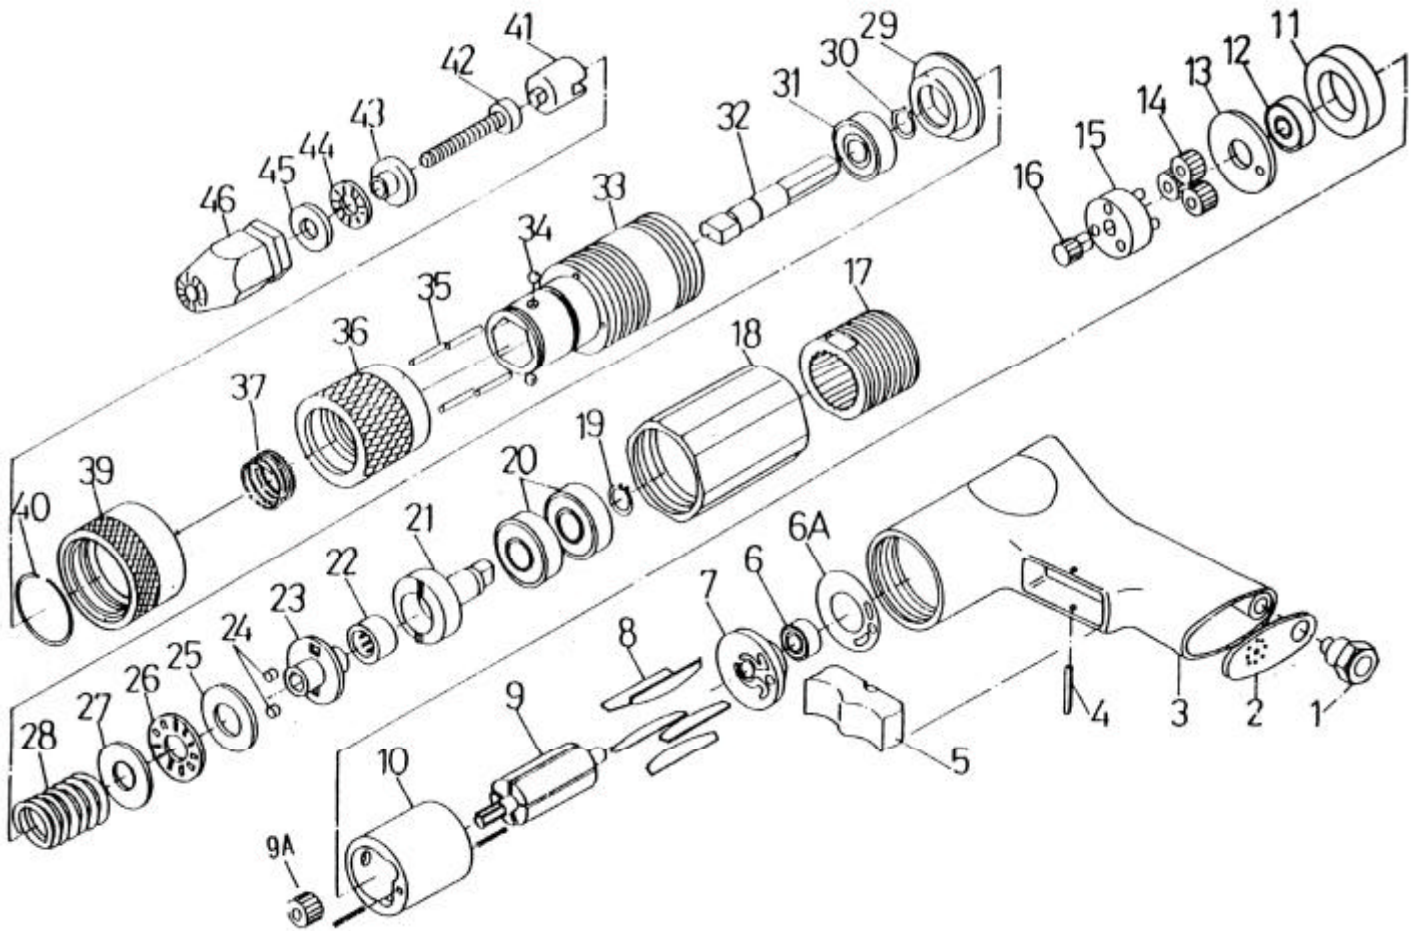

吉生 GISON

GP-836G5 Air Pull-Setters

PARTS LIST

✿ : Consuming Part

Item No.	Part No.	Description	Qty.	Item No.	Part No.	Description	Qty.
1	836G501	Air Inlet	1	23	836G523	Steel Ball Fixing Plate	1
2	836G502	Duffuser-Exhaust	1	24	836G524	Cam Rider Ball	2
3	836G503	Handle Assembly	1	25	836G525	Washer	1
4	836G504	Pin	1	26	836G526	Ball Bearing	1
5	836G505	Trigger	1	27	836G527	Washer	1
6	836G506	Ball Bearing	1	28	836G528	Change Value Spring	1
6A	836G506A	Gasket	1	29	836G529	Drive Housing	1
7	836G507	Rear Plate	1	30	836G530	Retaining Ring	1
✿ 8	836G508	Rotor Blade	5	31	836G531	Ball Bearing	1
9	836G509	Rotor	1	32	836G532	Internal Gear	1
9A	836G509A	Planet Gear	1	33	836G533	Nose Housing	1
10	836G510	Cylinder	1	34	836G534	Cam Rider Ball	2
11	836G511	Front End Plate	1	35	836G535	Pin	4
12	836G512	Ball Bearing	1	36	836G536	Torque Adjusting Cap	1
13	836G513	Washer	1	37	836G537	Change Value Spring	1
✿ 14	836G514	Planet Gear (18T)	3	39	836G539	Pin Stopper Washer	1
15	836G515	Planet Pin	1	40	836G540	Spring Receiver	1
16	836G516	Gear	1	41	836G541	Spindle (Back)	1
17	836G517	Planet Cage (Short)	1	42	836G542	Screw	1
18	836G518	Connecting Tube (Short)	1	43	836G543	Spindle Lock Screw	1
19	836G519	Retaining Ring	1	44	836G544	Ball Bearing	1
20	836G520	Ball Bearing	2	45	836G545	Washer	1
21	836G521	Clutch	1	46	836G546	Spindle Cover	1
22	836G522	Ball Bearing	1				