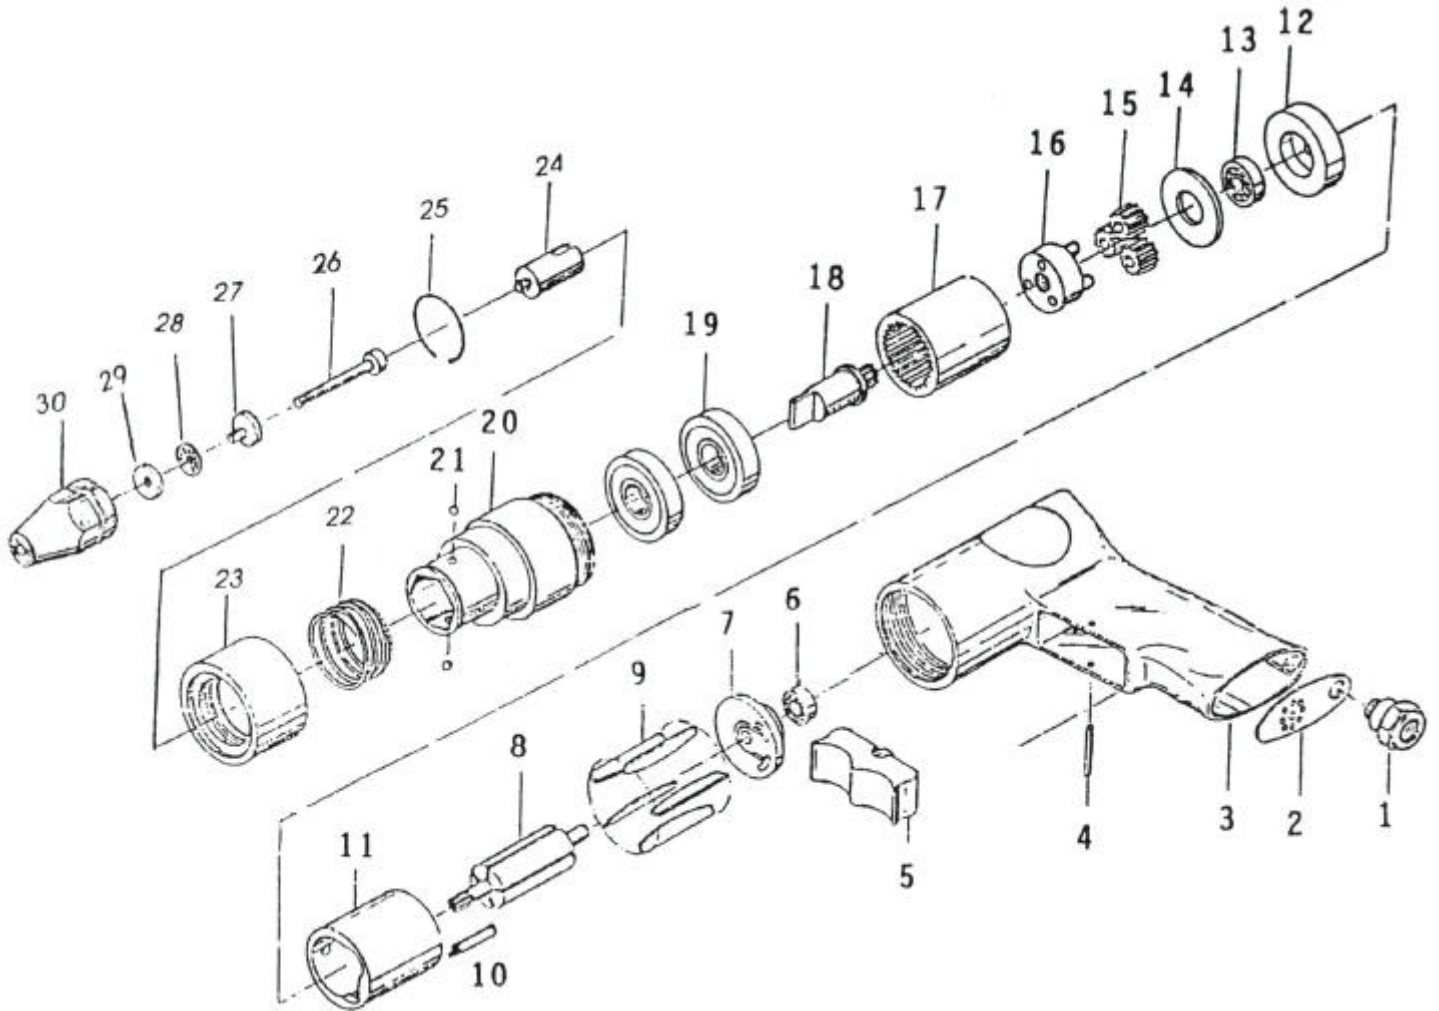

吉生 GISON

GP-836G1 Air Pull-Setters

PARTS LIST

✿ : Consuming Part

Item No.	Part No.	Description	Qty.	Item No.	Part No.	Description	Qty.
1	836G101	Air Inlet	1	16	836G116	Planet Pin	1
2	836G102	Duffuser-Exhaust	1	17	836G117	Planet Cage	1
3	836G103	Handle Assembly	1	18	836G118	Internal Gear	1
4	836G104	Pin	1	19	836G119	Ball Bearing	2
5	836G105	Trigger	1	20	836G120	Nose Housing	1
6	836G106	Ball Bearing	1	21	836G121	Cam Rider Ball	2
7	836G107	Rear Plate	1	22	836G122	Change Value Spring	1
8	836G108	Rotor	1	23	836G123	Pin Stopper Washer	1
✿ 9	836G109	Rotor Blade	5	24	836G124	Spindle (Back)	1
10	836G110	Roll Pin	1	25	836G125	Spring Receiver	1
11	836G111	Cylinder	1	26	836G126	Screw	1
12	836G112	Front End Plate	1	27	836G195	Spindle Lock Screw	1
13	836G113	Ball Bearing	1	28	836G128	Ball Bearing	1
14	836G114	Washer	1	29	836G129	Washer	1
✿ 15	836G115	Planet Gear	3	30	836G130	Spindle Cover	1