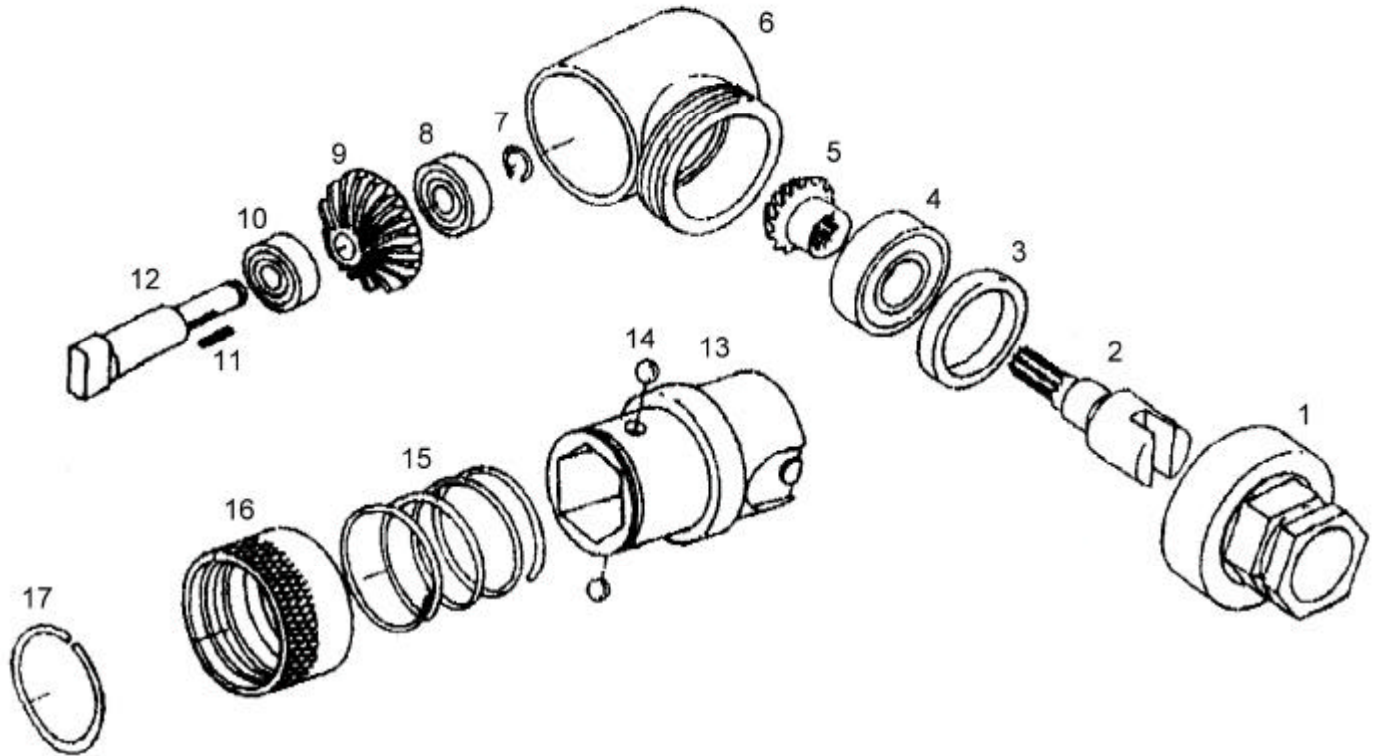

吉生 **GISON**

GP-836AT 1/2" Angle Pull-Setter Tip

PARTS LIST

✳ :Consuming Part

Item No.	Part No.	Description	Qty.	Item No.	Part No.	Description	Qty
01	836AT01	Spindle Cover	1	10	836AT10	Ball Bearing	1
02	836AT02	Internal Gear	1	11	836AT11	Key	1
03	836AT03	Spacer	1	12	836AT12	Spindle	1
04	836AT04	Ball Bearing	1	13	836AT13	Nose Housing	1
05	836AT05	Pinion	1	14	836AT14	Can Rider Ball	2
06	836AT06	Angle Housing	1	15	836AT15	Change Value Spring	1
07	836AT07	Retainer Ring	1	16	836AT16	Pit Stopper Washer	1
08	836AT08	Ball Bearing	1	17	836AT17	Spring Receiver	1
09	836AT09	Gear	1				