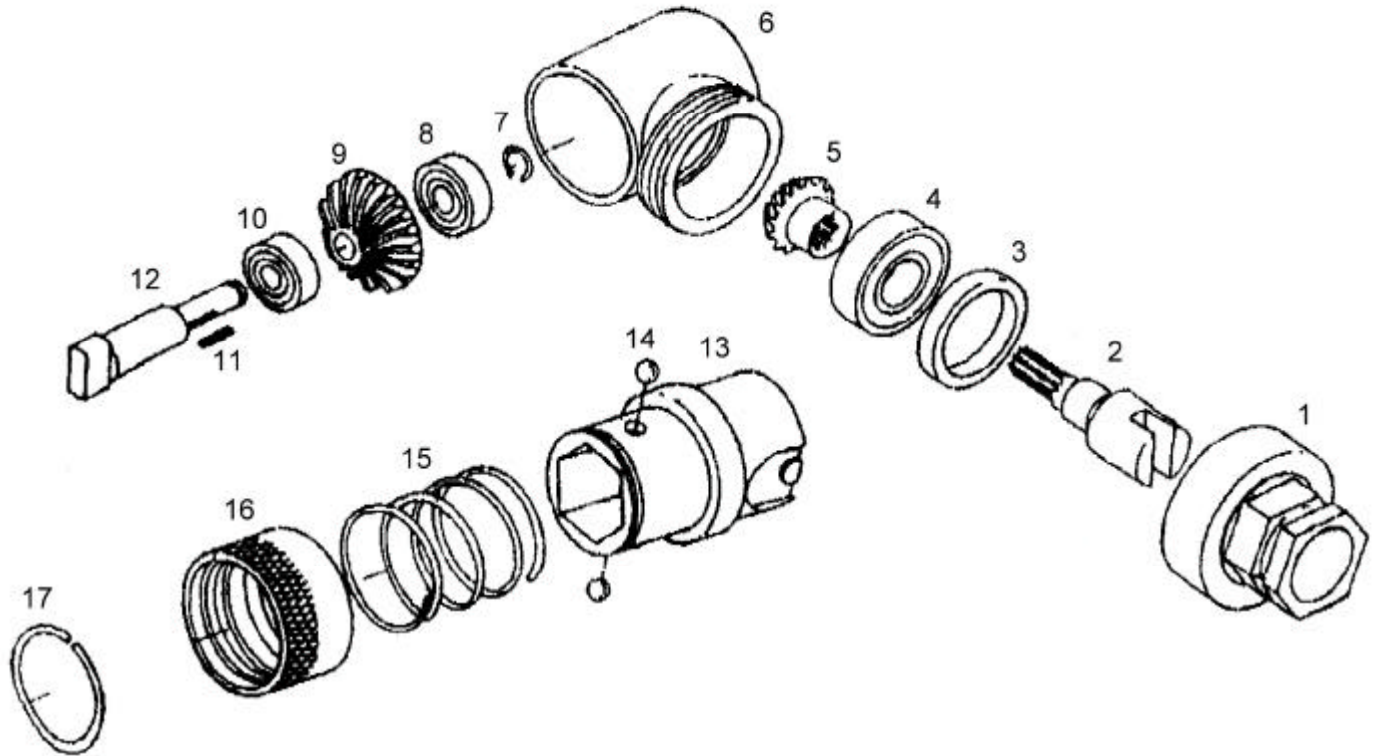

吉生 GISON

GP-836AT 1/2" Angle Pull-Setter Tip

PARTS LIST

✳ :Consuming Part

Item No.	Part No.	Description	Qty.	Item No.	Part No.	Description	Qty
01	836AT01	Spindle Cover	1	10	836AT10	Ball Bearing	1
02	836AT02	Internal Gear	1	11	836AT11	Key	1
03	836AT03	Spacer	1	12	836AT12	Spindle	1
04	836AT04	Ball Bearing	1	13	836AT13	Nose Housing	1
05	836AT05	Pinion	1	14	836AT14	Can Rider Ball	2
06	836AT06	Angle Housing	1	15	836AT15	Change Value Spring	1
07	836AT07	Retainer Ring	1	16	836AT16	Pit Stopper Washer	1
08	836AT08	Ball Bearing	1	17	836AT17	Spring Receiver	1
09	836AT09	Gear	1				