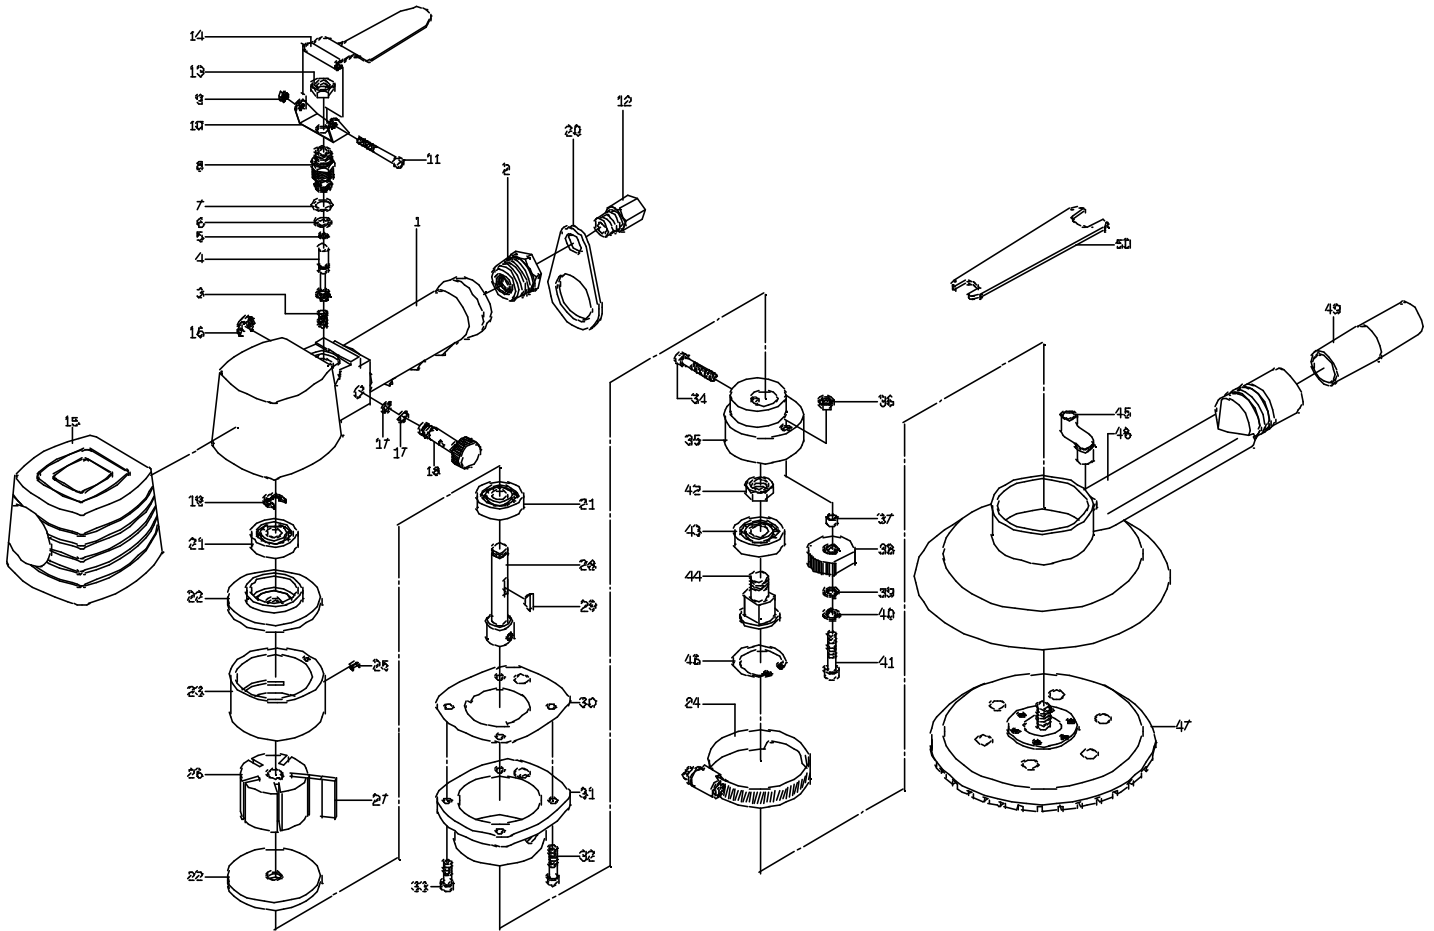

吉生 GISON

GP-828NV Vacuum Dust D/A Sander

PARTS LIST

✿ : Consuming Part

Item No.	Part No.	Description	Qty.	Item No.	Part No.	Description	Qty
1	828A01	Motor Housing	1	26	828A26	Rotor	1
2	828A02	Hose Adapter	1	✿ 27	828A27	Rotor Blade	5
3	828A03	Throttle Valve Spring	1	28	828A28	Rotor Shaft	1
4	828A04	Throttle Valve Shaft	1	29	828A29	Key	1
✿ 5	828A05	O-Ring	1	30	828N52	Spacer	1
✿ 6	828A06	O-Ring	1	31	828029a	Housing Cap	1
✿ 7	828A07	O-Ring	1	32	828A32	Cap Screw	2
8	828A08	Valve Body	1	33	828A33	Cap Screw	2
*9	828A09	Hex. Nut.	1	34	828A34	Cap Screw	1
10	828A10	Bracket	1	35	828A35	Orbital Hub.	1
11	828A11	Hinge Screw	1	✿ 36	828A36	Hex Nut	1
12	929001	Air Inlet	1	37	828A37	Spacer	1
✿ 13	828A13	Hex. Nut.	1	38	828A38	Spindle Lock	1
14	828A14	Throttle Level	1	39	828A39	Spring Washer	1
15	828A15	Housing Cover	1	40	828A40	Flat Washer	1
16	828A16	Retaining Ring	1	41	828A41	Cap Screw of Spring Lock	1
✿ 17	828A17	O-Ring	2	✿ 42	828A42	Hex. Nut	1
18	828A18	Regulator Valve	1	43	828A43	Ball Bearing	1
19	828A19	Retaining Ring	1	44	828A44	Drive Spindle	1
20	828N48	Plate	1	45	925003	Vacuum Connection Tube	1
21	828A21	Ball Bearing	2	46	828A46	Retaining Ring	1
22	828A22	Plate	2	47	828N40	Pad	1
23	828A23	Cylinder	1	48	828N50	Dust Cover	1
24	828N53	Retainer Ring	1	49	828N51	Dust Shield	1
25	828A25	Cylinder Pin	1	50	827T42	Stop Spanner	1