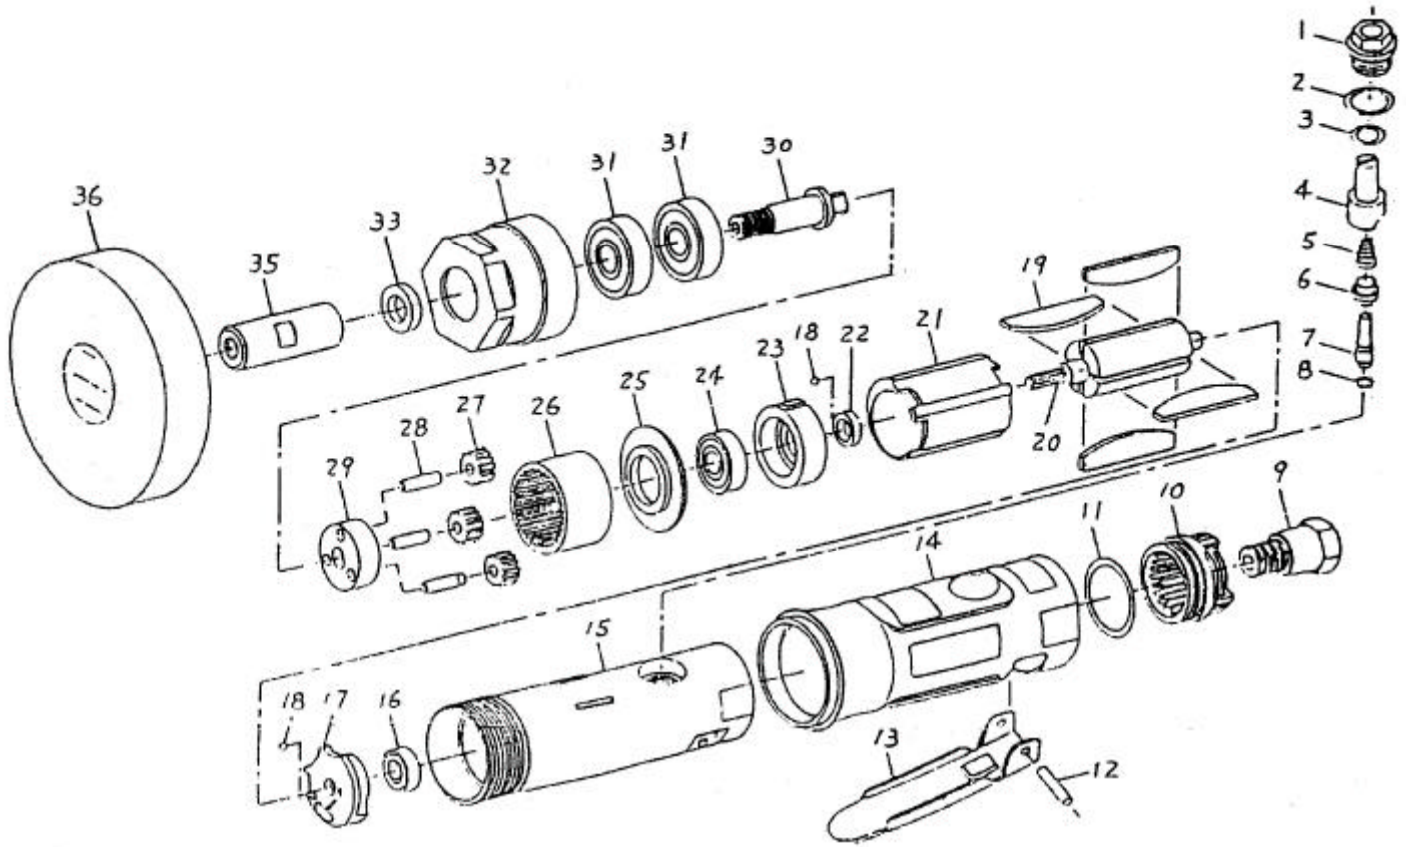

吉生 GISON

GP-824SF Air Smart Eraser

PARTS LIST

✳ : Consuming Part

Item No.	Part No.	Description	Qty.	Item No.	Part No.	Description	Qty.
01	824SF01	Screw	1	19	824SF19	Rotor Blade	4
02	824SF02	O-Ring	1	20	824SF20	Rotor	1
03	824SF03	O-Ring	1	21	824SF21	Cylinder	1
04	824SF04	Air Regulator	1	22	824SF22	Bearing Spacer	1
05	824SF05	Spring	1	23	824SF23	Front Plate	1
06	824SF06	Valve Stem Bushing	1	24	824SF24	Ball Bearing	1
07	824SF07	Valve Stem	1	25	824SF25	Washer	1
08	824SF08	O-Ring	1	26	824SF26	Thrad Ring Gear	1
09	824SF09	Air Inlet	1	27	824SF27	Idler Gear	3
10	824SF10	Exhaust Sleeve	1	28	824SF28	Idler Gear Pin	3
11	824SF11	O-Ring	1	29	824SF29	Idler Gear Plate	1
12	824SF12	Pin	1	30	824SF30	Shaft	1
13	824SF13	Lever	1	31	824SF31	Ball Bearing	2
14	824SF14	Protecting Rubber	1	32	824SF32	Clamp Nut	1
15	824SF15	Housing	1	33	824SF33	Washer	1
16	824SF16	Ball Bearing	1	35	824SF35	Shaft	1
17	824SF17	Rear Plate	1	36	824SF36	Eraser	1
18	824SF18	Steel Ball	2				