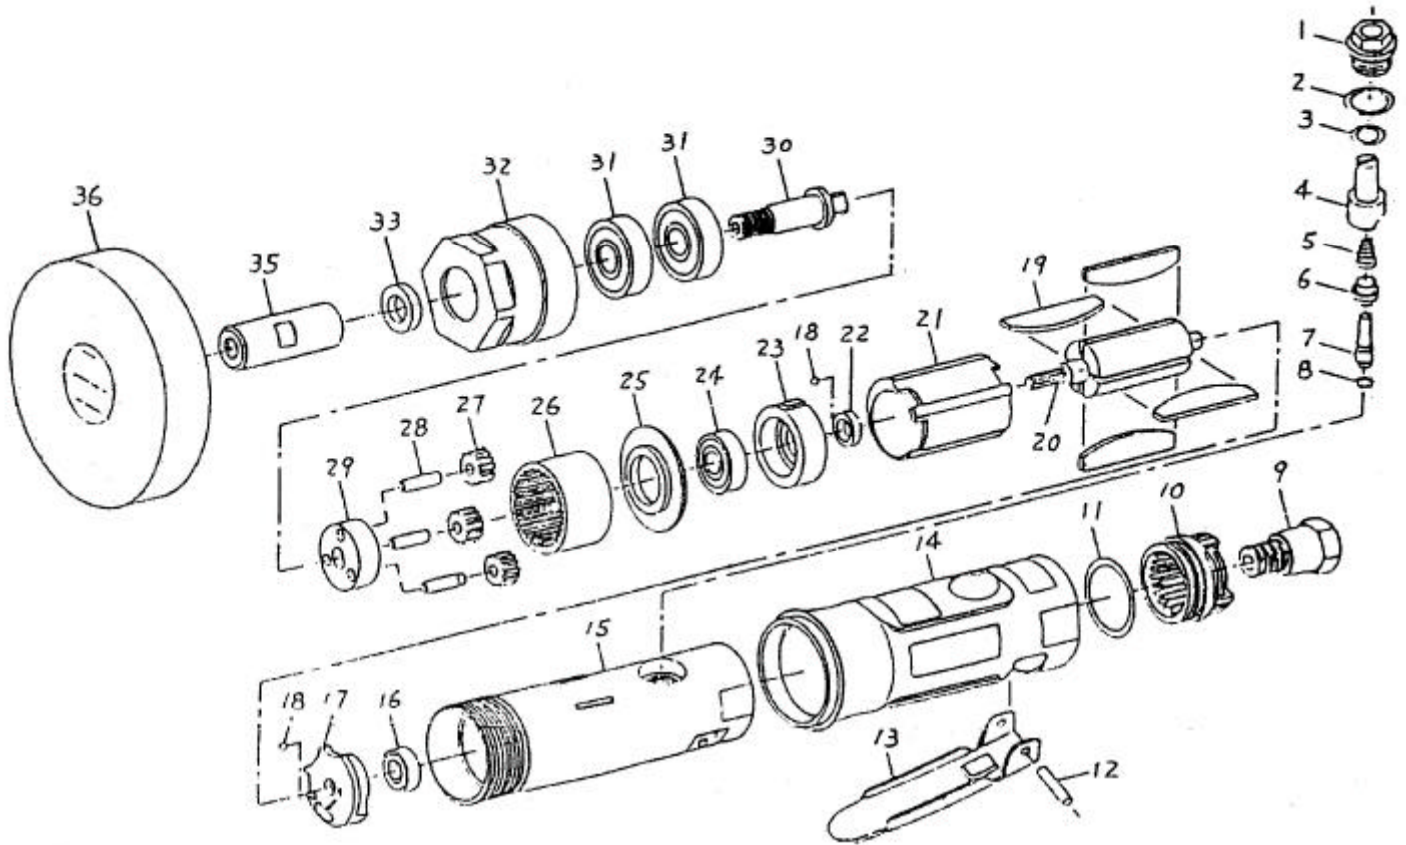

吉生 GISON

GP-824SF Air Smart Eraser

PARTS LIST

✳ : Consuming Part

Item No.	Part No.	Description	Qty.	Item No.	Part No.	Description	Qty.
01	824SF01	Screw	1	19	824SF19	Rotor Blade	4
02	824SF02	O-Ring	1	20	824SF20	Rotor	1
03	824SF03	O-Ring	1	21	824SF21	Cylinder	1
04	824SF04	Air Regulator	1	22	824SF22	Bearing Spacer	1
05	824SF05	Spring	1	23	824SF23	Front Plate	1
06	824SF06	Valve Stem Bushing	1	24	824SF24	Ball Bearing	1
07	824SF07	Valve Stem	1	25	824SF25	Washer	1
08	824SF08	O-Ring	1	26	824SF26	Thrad Ring Gear	1
09	824SF09	Air Inlet	1	27	824SF27	Idler Gear	3
10	824SF10	Exhaust Sleeve	1	28	824SF28	Idler Gear Pin	3
11	824SF11	O-Ring	1	29	824SF29	Idler Gear Plate	1
12	824SF12	Pin	1	30	824SF30	Shaft	1
13	824SF13	Lever	1	31	824SF31	Ball Bearing	2
14	824SF14	Protecting Rubber	1	32	824SF32	Clamp Nut	1
15	824SF15	Housing	1	33	824SF33	Washer	1
16	824SF16	Ball Bearing	1	35	824SF35	Shaft	1
17	824SF17	Rear Plate	1	36	824SF36	Eraser	1
18	824SF18	Steel Ball	2				