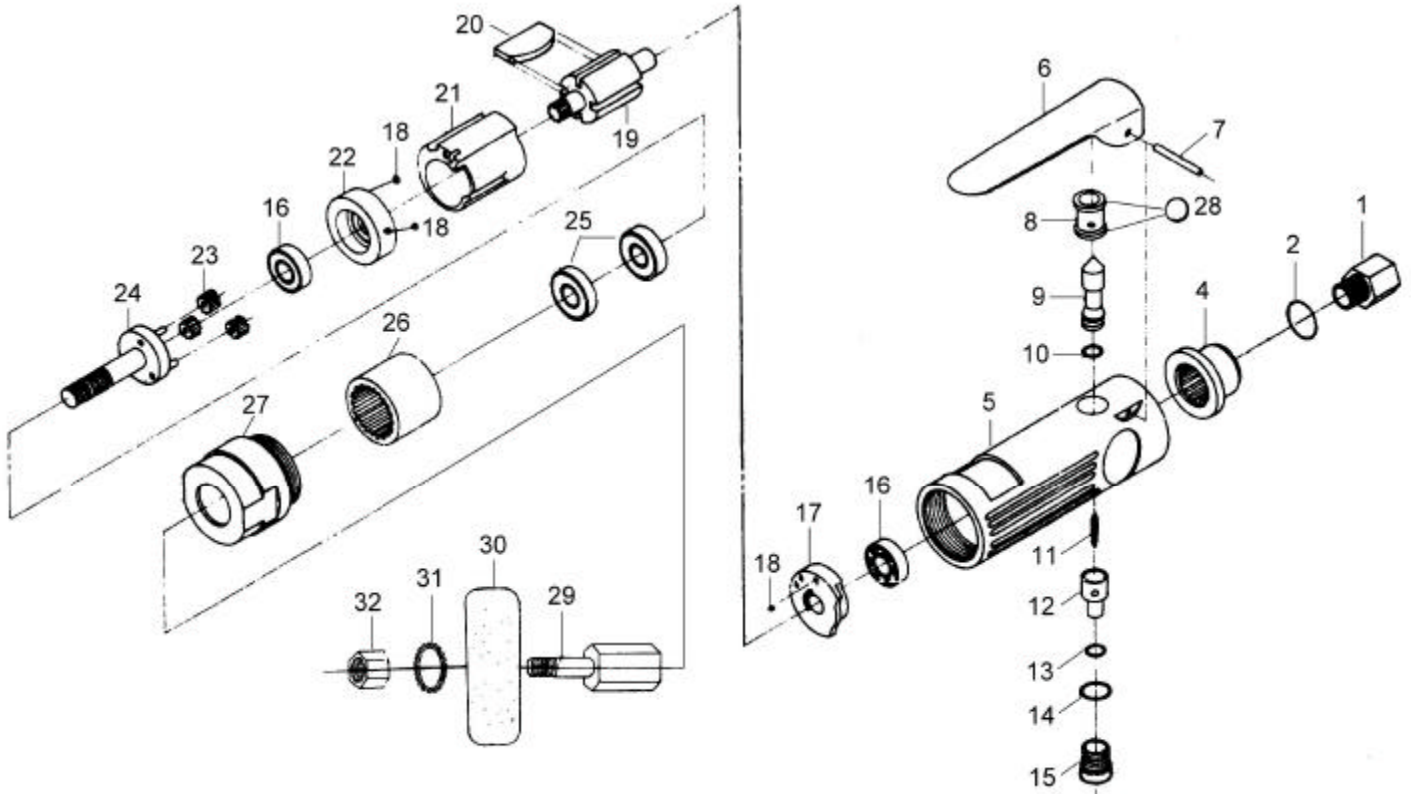

吉生 GISON

GP-824SE Smart Eraser

PARTS LIST

✳ :Consuming Part

No.	Part No.	Description	Qty.	No.	Part No.	Description	Qty.
01	824SE01	Inlet Bushing	1	18	824SE18	Ball	3
02	824SE02	O-Ring	1	19	824SE19	Rotor	1
04	824SE04	Exhaust Housing	1	✳ 20	824SE20	Rotor Blades	4
05	824SE05	Motor Housing	1	21	824SE21A	Cylinder	1
06	824SE06	Throttle Lever	1	22	824SE22	Front End Plate	1
07	824SE07	Thottle Lever Pin	1	23	824SE23	Idler Gear	3
08	824SE08	Valve	1	24	824SE24	Idler Gear Plate	1
09	824SE09	Throttle Valve	1	25	824SE25	Bearing	2
10	824SE10	O-Ring	1	26	824SE26	Ring Gear	1
11	824SE11	Spring	1	27	824SE27	Gear Cap	1
12	824SE12	Air Regulator	1	28	824SE28	O-Ring	1
13	824SE13	O-Ring	1	29	824SE29	Spindle	1
14	824SE14	O-Ring	1	30	824SE30	Metal Wheel	1
15	824SE15	Valve Screw	1	31	824SE31	Washer	1
16	824SE16	Ball Bearing	2	32	824SE32	Nut	1
17	824SE17	Rear End Plate	1				