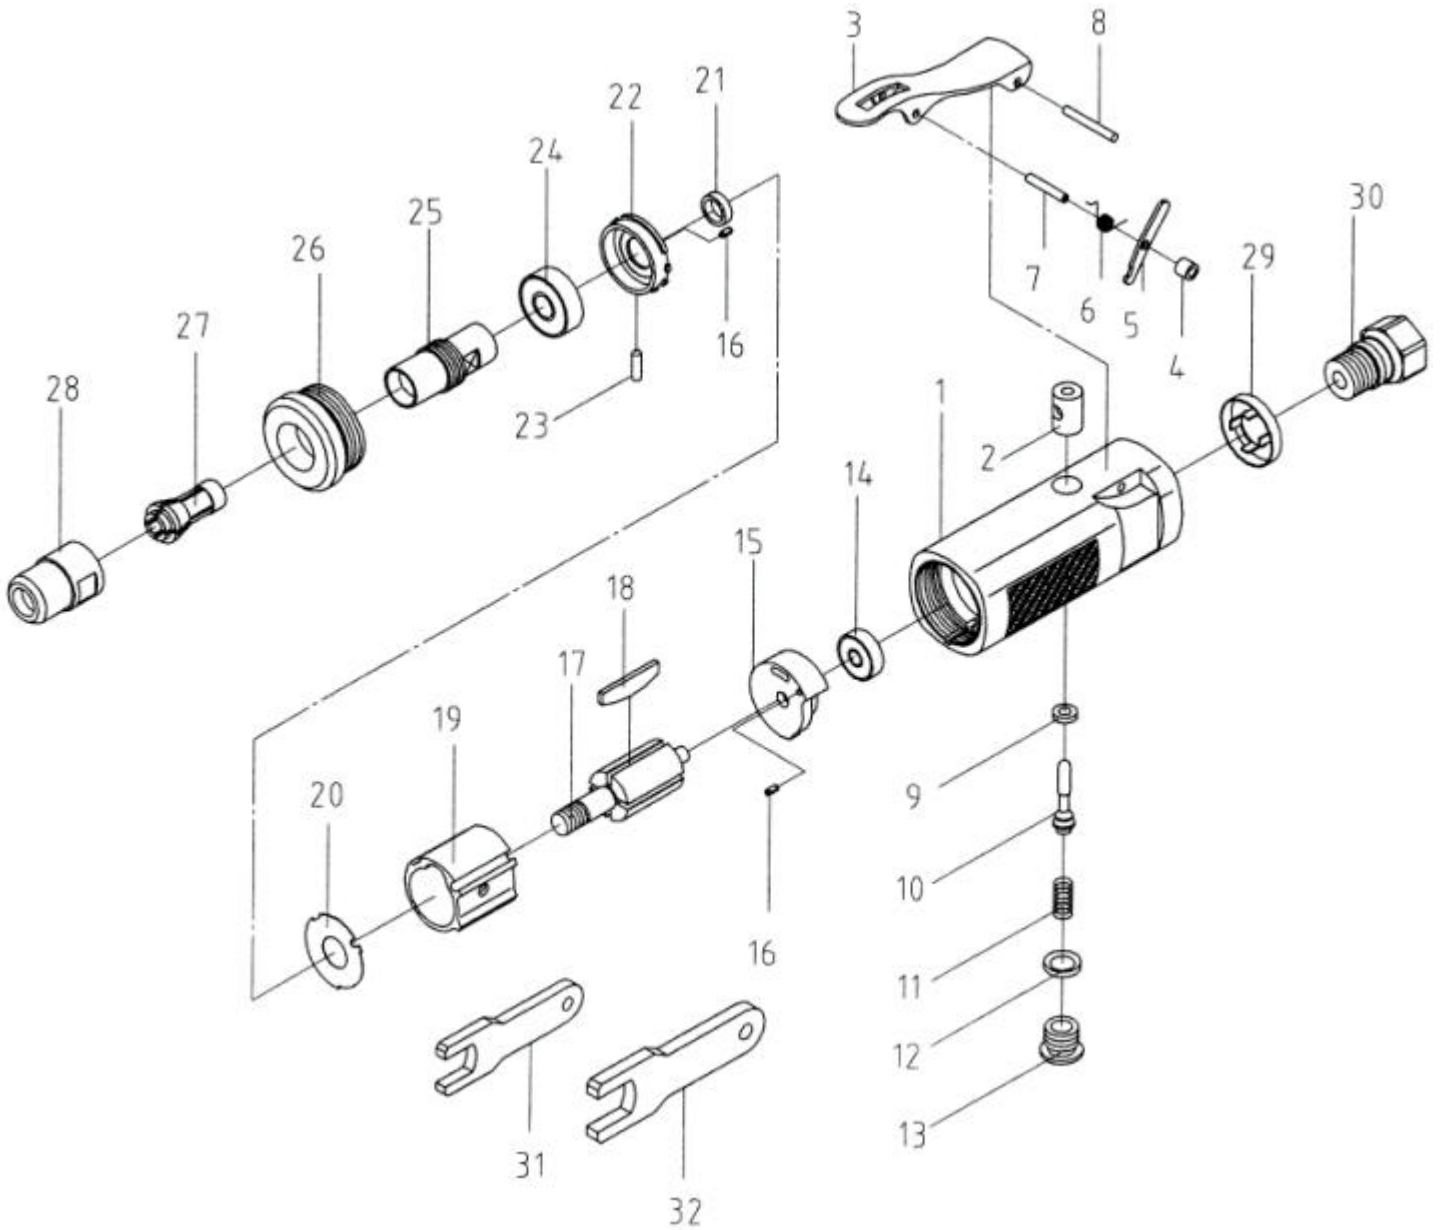

吉生 GISON

GP-824H 1/4" Air Die Grinder

PARTS LIST

✦ : Consuming Part

Item No.	Part No.	Description	Qty.	Item No.	Part No.	Description	Qty.
1	824H01	Housing	1	17	824H17	Rotor	1
2	824H02	Valve Bushing	1	18	824H18	Rotor Blade	4
3	824H03	Trigger	1	19	824H19	Cylinder	1
4	824H04	Bushing	1	20	824H20	Washer	1
5	824H05	Lever	1	21	824H21	Rotor Collar	1
6	824H06	Spring	1	22	824H22	Front Plate	1
7	824H07	Pin	1	23	824H23	Pin	1
8	824H08	Pin	1	24	824H24	Bearing	1
9	824H09	O-Ring	1	25	824H25	Collet Holder	1
10	824H10	Valve Stem	1	26	824H26	Nut Follower	1
11	824H11	Spring	1	27	824H27	Collet	1
12	824H12	O-Ring	1	28	824H28	Collet Jacket	1
13	824H13	Valve Plug	1	29	824H29	Muffle Cover	1
14	824H14	Bearing	1	30	824H30	Air Inlet	1
15	824H15	End Plate	1	31	824H31	Wrench	1
16	824H16	Pin	2	32	824H32	Wrench	1