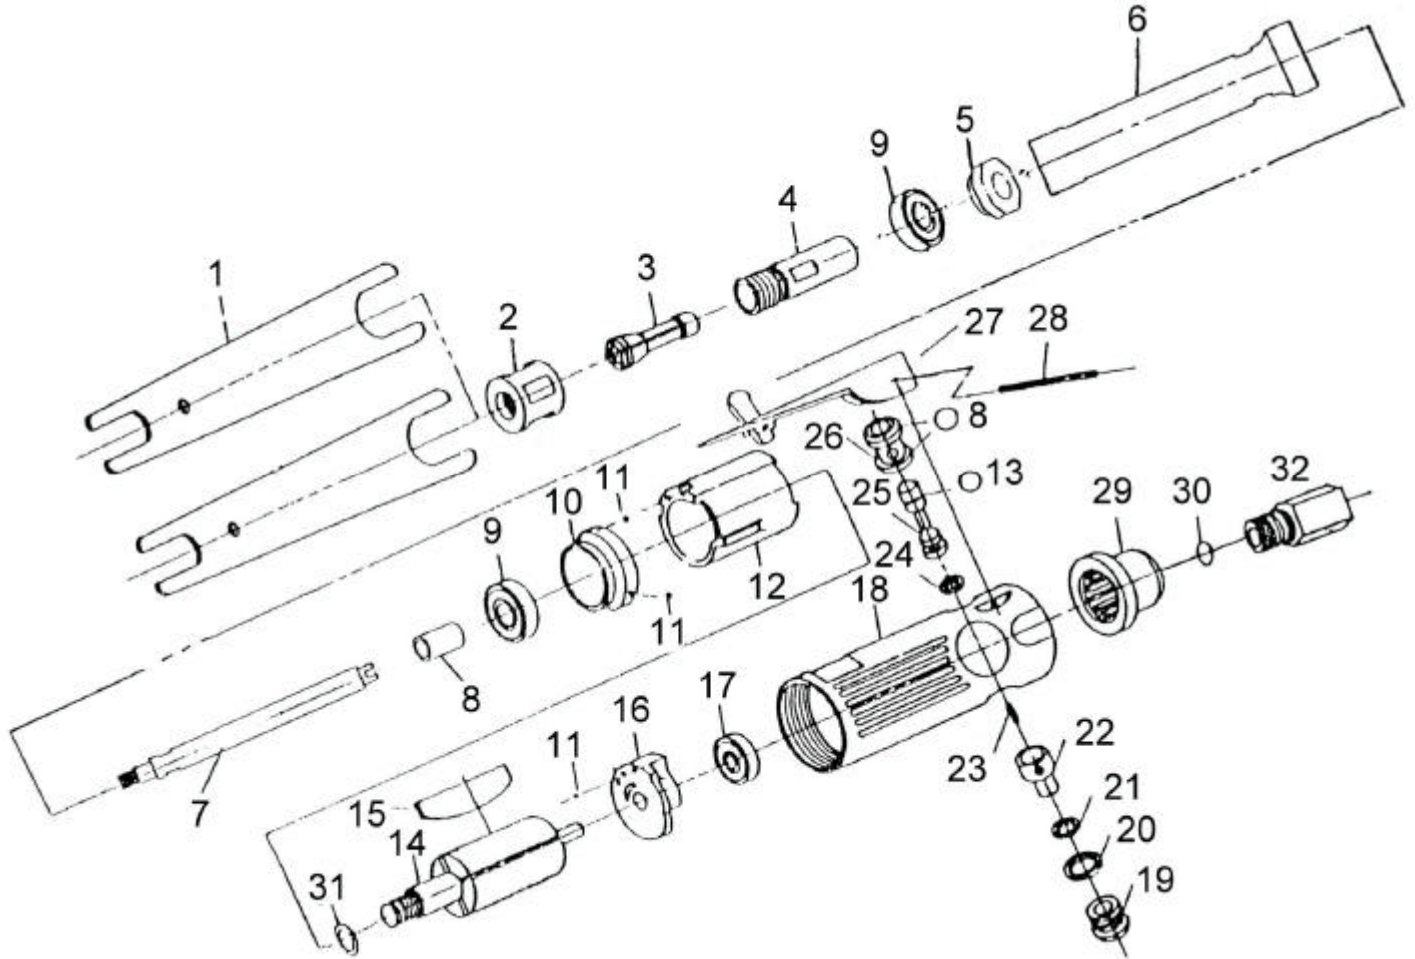

吉生 **GISON**

GP-824EA Extension Die Grinder

PARTS LIST

✿ : Consuming Part

| Item No. | Part No. | Description | Qty. | Item No. | Part No. | Description | Qty. |
|----------|----------|----------------------|------|----------|----------|---|------|
| 1 | 824EA01 | Double Ended Spanner | 2 | 18 | 824EA18 | Motor Housing | 1 |
| 2 | 824EA02 | Collet Nut | 1 | 19 | 824EA19 | Valve Screw | 1 |
| 3 | 824EA03 | Collet | 1 | 20 | 824EA20 | O-Ring | 1 |
| 4 | 824EA04 | Spindle | 1 | 21 | 824EA21 | O-Ring | 1 |
| 5 | 824EA05 | Retainer | 1 | 22 | 824EA22 | Air Regulator | 1 |
| 6 | 824EA06 | Extension Housing | 1 | 23 | 824EA23 | Spring | 1 |
| 7 | 824EA07 | Extension Bar | 1 | 24 | 824EA24 | O-Ring | 1 |
| 8 | 824EA08 | Coupling | 1 | 25 | 824EA25 | Throttle Valve | 1 |
| 9 | 824EA09 | Ball Bearing | 2 | 26 | 824EA26 | Valve | 1 |
| 10 | 824EA10 | Front End Plate | 1 | 27 | 824EA27 | Safety Throttle Lever / Throttle Lever | 1 |
| 11 | 824EA11 | Ball | 3 | 28 | 824EA28 | Throttle Lever Pin | 1 |
| 12 | 824EA12 | Cylinder | 1 | 29 | 824EA29 | Exhaust Deflector | 1 |
| 13 | 824EA13 | O-Ring | 1 | 30 | 824EA30 | O-Ring | 1 |
| 14 | 824EA14 | Rotor | 1 | 31 | 824EA31 | Washer | 1 |
| 15 | 824EA15 | Rotor Blade | 4 | 32 | 824EA32 | Inlet Bushing | 1 |
| ✿ 16 | 824EA16 | Rear Plate | 1 | | | | |
| 17 | 824EA17 | Ball Bearing | 1 | | | | |