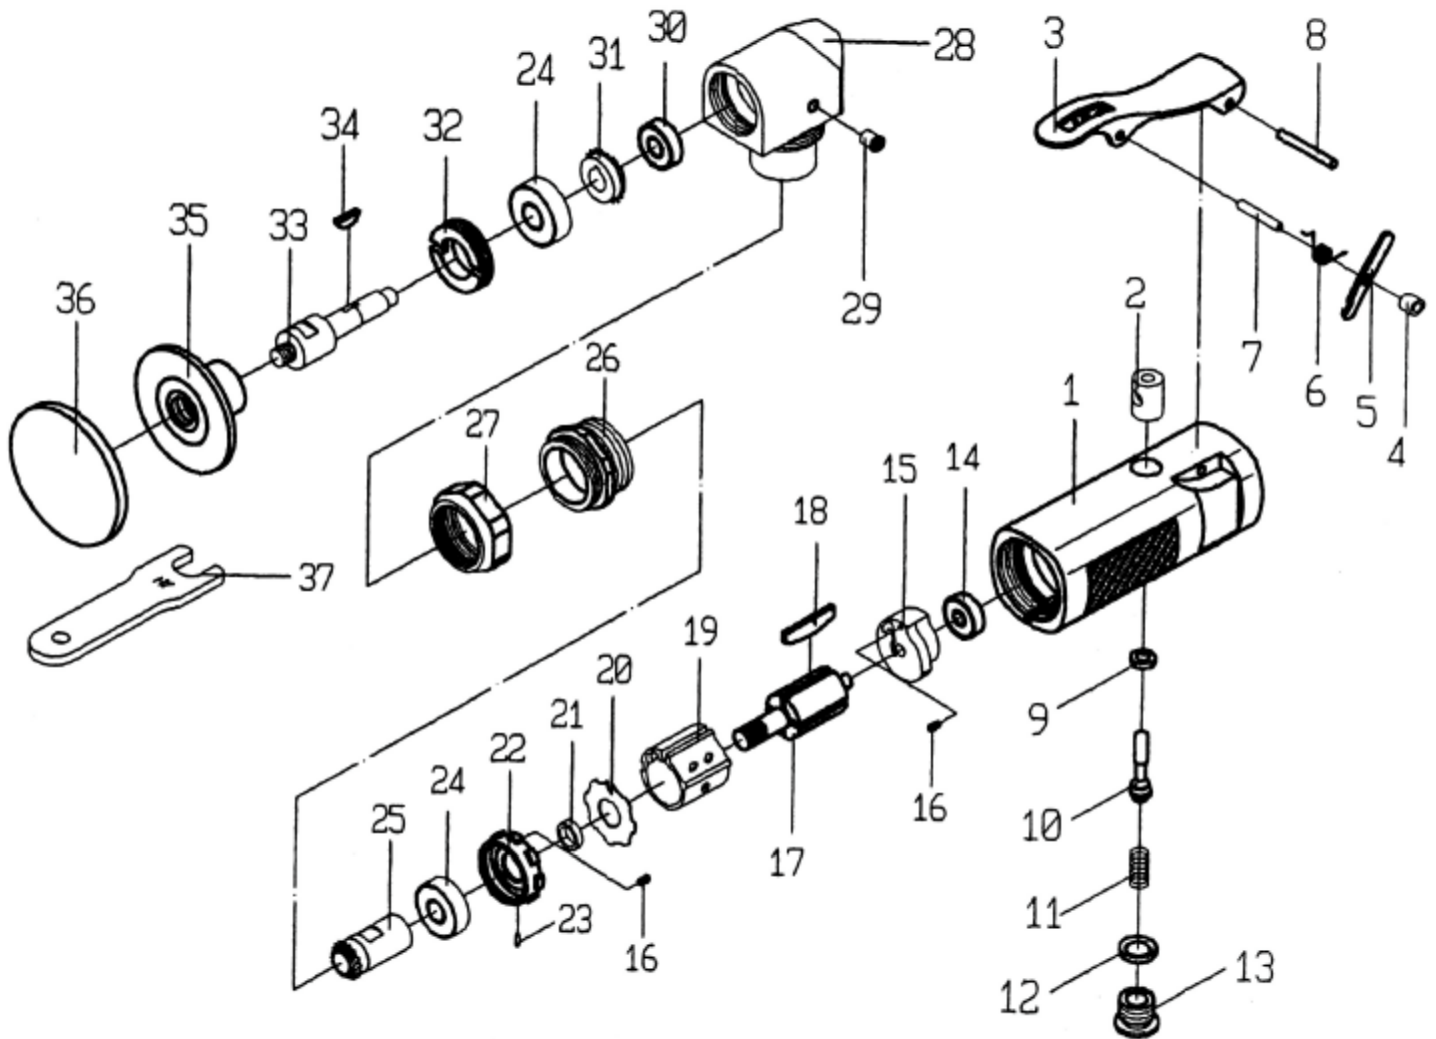

## GP-824AS 50mm Air Angle Sander

### PARTS LIST

☆ :Consuming Part

Item No.	Part No.	Description	Qty.	Item No.	Part No.	Description	Qty.
1	824AS01	Housing	1	20	824AS20	Washer	1
2	824AS02	Valve Bushing	1	21	824AS21	Rotor Collar	1
3	824AS03	Trigger	1	22	824AS22	Front Plate	1
4	824AS04	Bushing	1	23	824AS23	Pin	1
5	824AS05	Lever	1	24	824AS24	Bearing	1
6	824AS06	Spring	1	25	824AS25	Angle Gear	1
7	824AS07	Pin	1	26	824AS26	Clamp Nut	1
8	824AS08	Pin	1	27	824AS27	Cap	1
9	824AS09	O-Ring	1	28	824AS28	Angle Head	1
10	824AS10	Valve Stem	1	29	824AS29	Grease Cap	1
11	824AS11	Spring	1	30	824AS30	Bearing	1
12	824AS12	O-Ring	2	31	824AS31	Angle Gear	1
13	824AS13	Valve Plug	1	32	824AS32	Lock Nut	1
14	824AS14	Bearing	1	33	824AS33	Work Spindle	1
15	824AS15	End Plate	4	34	824AS34	Woodruff Key	1
16	824AS16	Pin	2	35	824AS35	Sanpaper Holder	1
17	824AS17	Rotor	1	36	824AS36	Sanpaper	1
18	824AS18	Rotor Blade	1	37	824AS37	Wrench	1
19	824AS19	Cylinder	1				