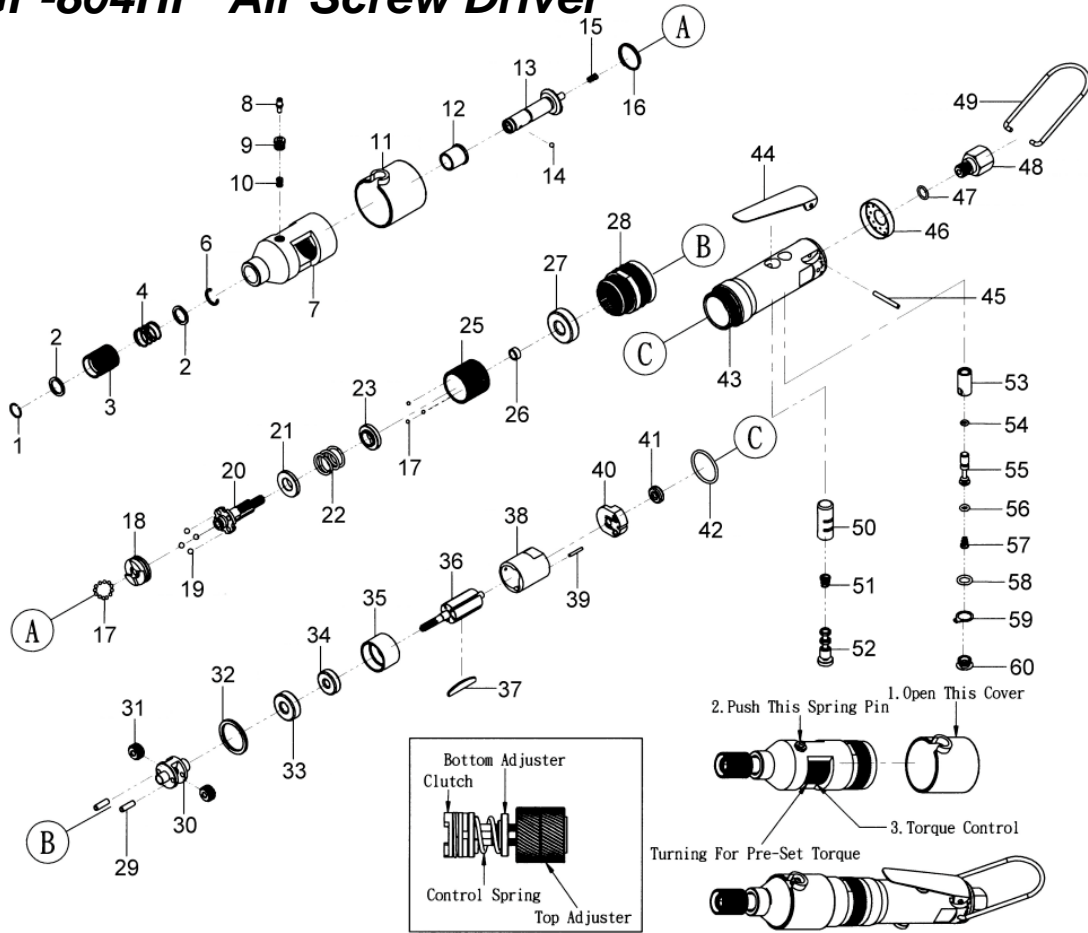

GISON Pneumatic Tools

GP-804HP Air Screw Driver

PARTS LIST

✳ : Consuming Part

Item No.	Part No.	Description	Qty.	Item No.	Part No.	Description	Qty.
1	804HP01	Retaining Ring	1	32	804HP32	Washer	1
2	804HP02	Washer	2	33	804HP33	Ball Bearing (608)	1
3	804HP03	Bushing	1	34	804HP34	Ball Bearing (626)	1
4	804HP04	Spring	1	35	804HP35	Front Plate	1
6	804HP06	Stopping Wheel (ø 10mm)	1	36	804HP36	Rotor	1
7	804HP07	Front Cap	1	37	804HP37	Rotor Blade	5
8	804HP08	Pin	1	38	804HP38	Cylinder	1
9	804HP09	Bushing	1	39	804HP39	Pin (ø 2x14)	1
10	804HP10	Spring	1	40	804HP40	Rear Plate	1
11	804HP11	Bushing	1	41	804HP41	Ball Bearing (695)	1
12	804HP12	Bushing	1	42	804HP42	O-Ring (P23.5x2)	1
13	804HP13	Anvil	1	43	804HP43	Handle	1
14	804HP14	Steel Ball (ø 1/8")	1	44	804HP44	Switch Lever	1
15	804HP15	Spring	1	45	804HP45	Pin (ø 3x26)	1
16	804HP16	Retaining Ring	1	46	804HP46	Muffer	1
17	804HP17	Steel Ball (ø 2.5mm)	15	47	804HP47	O-Ring (P8x1.5)	1
18	804HP18	Clutch	1	48	804HP48	Air Inlet	1
19	804HP19	Steel Ball (ø 4mm)	4	49	804HP49	Hook	1
20	804HP20	Driving Rod	1	50	804HP50	Bushing	1
21	804HP21	Washer	1	51	804HP51	Spring	1
22	804HP22	Spring	1	52	804HP52	Reverse Valve	1
23	804HP23	Washer	1	53	804HP53	Bushing	1
25	804HP25	Bolt	1	54	804HP54	O-Ring (P3.5x1.5)	1
26	804HP26	Washer	1	55	804HP55	Valve Rod	1
27	804HP27	Ball Bearing (6000)	1	56	804HP56	O-Ring (P4x1.9)	1
28	804HP28	Gear Ring	1	57	804HP57	Spring	1
29	804HP29	Pin (ø 4x13)	2	58	804HP58	O-Ring (P8x1.9)	1
30	804HP30	Gear Seat	1	59	804HP59	Ring	1
31	804HP31	Gear	2	60	804HP60	Screw	1