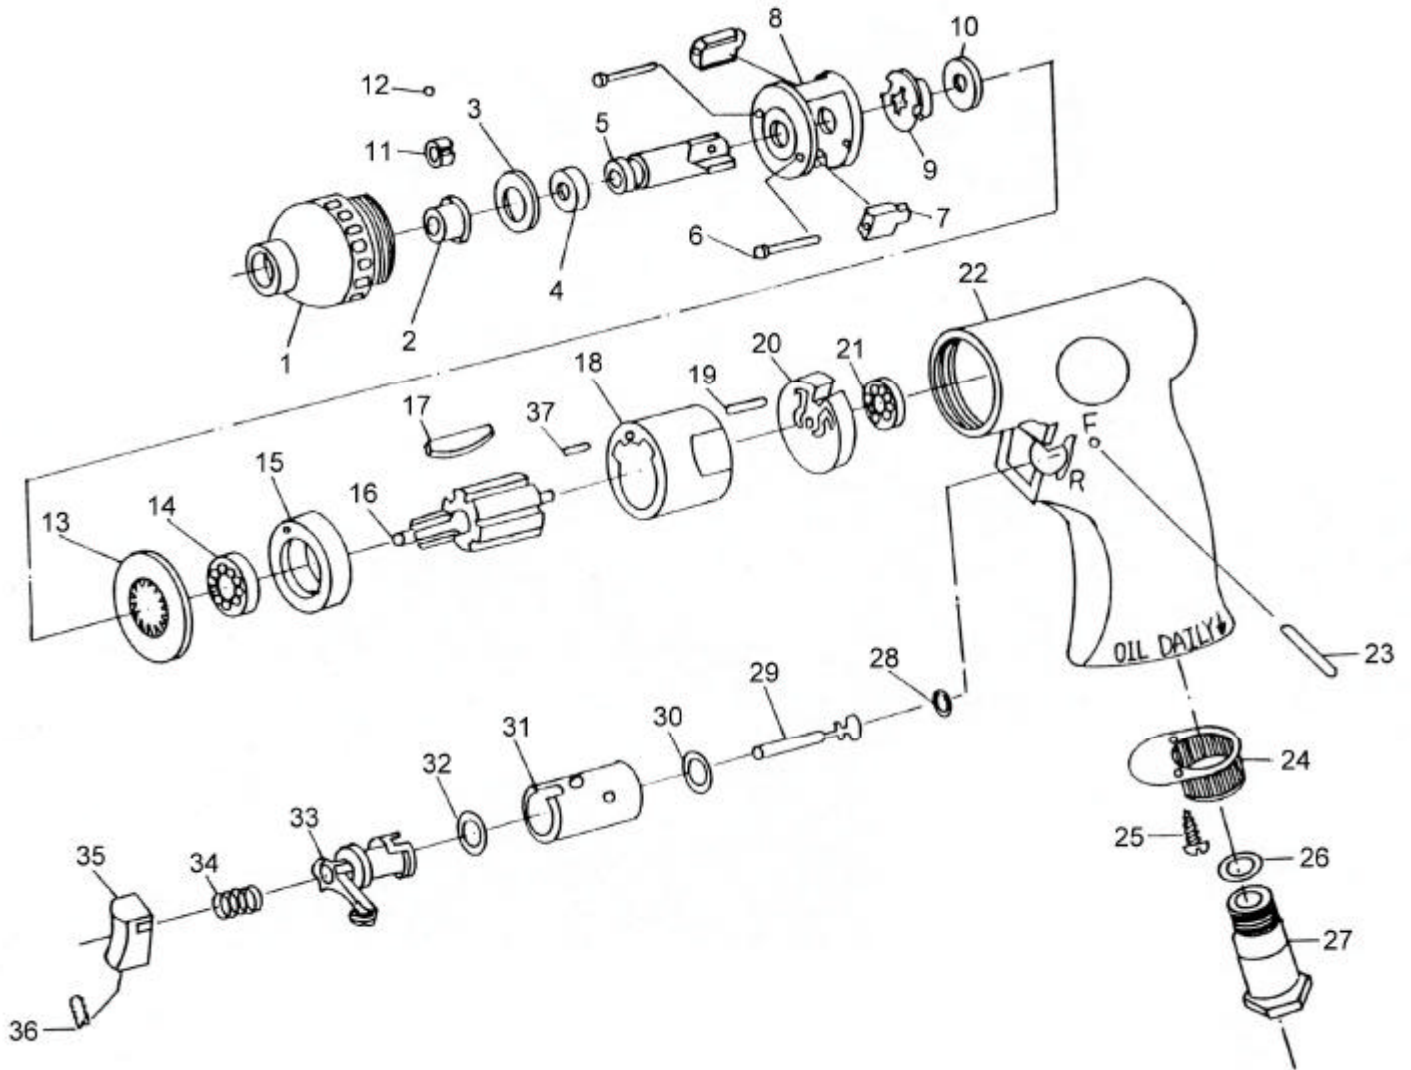

GISON Pneumatic Tools

GP-801LA Heavy Duty 4~5mm Air Screw Driver

PARTS LIST

✳ : Consuming Part

Item No.	Part No.	Description	Qty.	Item No.	Part No.	Description	Qty.
1	801LA01	Front Housing	1	19	801LA19	Pin	1
2	801LA02	Bushing	1	20	801LA20	Rear End Plate	1
3	801LA03	Thrust Washer	1	21	801LA21	Ball Bearing (626)	1
4	801LA04	Collar	1	22	801LA22	Housing	1
5	801LA05	Anvil	1	23	801LA23	Pin	1
6	801LA06	Pin	1	24	801LA24	Exhaust Diffuser	1
7	801LA07	Hammer Dog	2	25	801LA25	Screw	2
8	801LA08	Hammer Seat	1	26	801LA26	O-Ring	1
9	801LA09	Cam	1	27	801LA27	Air Inlet	1
10	801LA10	Washer	1	28	801LA28	O-Ring	1
11	801LA11	Steel Ball Collar	1	29	801LA29	Valve Stem	1
12	801LA12	Steel Ball	1	30	801LA30	O-Ring	1
13	801LA13	Top Adjuster	1	31	801LA31	Reverse Bushing	1
14	801LA14	Ball Bearing (608)	1	32	801LA32	O-Ring	1
15	801LA15	Front Plate	1	33	801LA33	Reverse Lever	1
16	801LA16	Rotor	1	34	801LA34	Valve Spring	1
✳ 17	801LA17	Rotor Blade	6	35	801LA35	Trigger	1
18	801LA18	Cylinder	1	36	801LA36	Set Screw	1