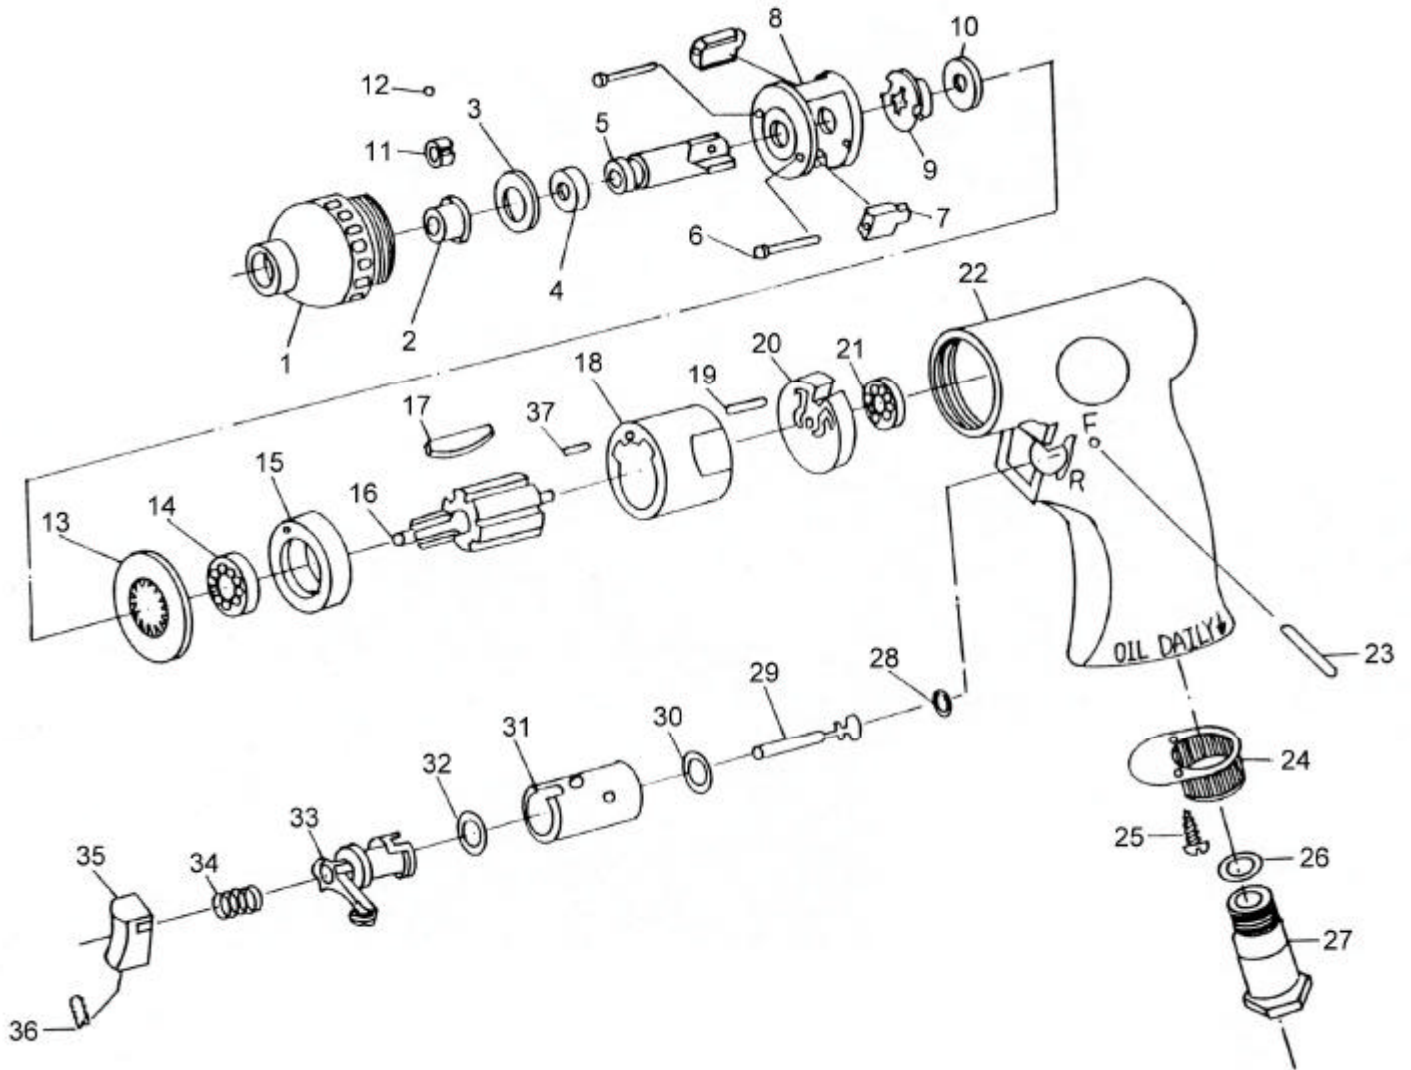

GISON Pneumatic Tools

GP-801LA Heavy Duty 4~5mm Air Screw Driver

PARTS LIST

✳ :Consuming Part

Item No.	Part No.	Description	Qty.	Item No.	Part No.	Description	Qty.
1	801LA01	Front Housing	1	19	801LA19	Pin	1
2	801LA02	Bushing	1	20	801LA20	Rear End Plate	1
3	801LA03	Thrust Washer	1	21	801LA21	Ball Bearing (626)	1
4	801LA04	Collar	1	22	801LA22	Housing	1
5	801LA05	Anvil	1	23	801LA23	Pin	1
6	801LA06	Pin	1	24	801LA24	Exhaust Diffuser	1
7	801LA07	Hammer Dog	2	25	801LA25	Screw	2
8	801LA08	Hammer Seat	1	26	801LA26	O-Ring	1
9	801LA09	Cam	1	27	801LA27	Air Inlet	1
10	801LA10	Washer	1	28	801LA28	O-Ring	1
11	801LA11	Steel Ball Collar	1	29	801LA29	Valve Stem	1
12	801LA12	Steel Ball	1	30	801LA30	O-Ring	1
13	801LA13	Top Adjuster	1	31	801LA31	Reverse Bushing	1
14	801LA14	Ball Bearing (608)	1	32	801LA32	O-Ring	1
15	801LA15	Front Plate	1	33	801LA33	Reverse Lever	1
16	801LA16	Rotor	1	34	801LA34	Valve Spring	1
✳ 17	801LA17	Rotor Blade	6	35	801LA35	Trigger	1
18	801LA18	Cylinder	1	36	801LA36	Set Screw	1