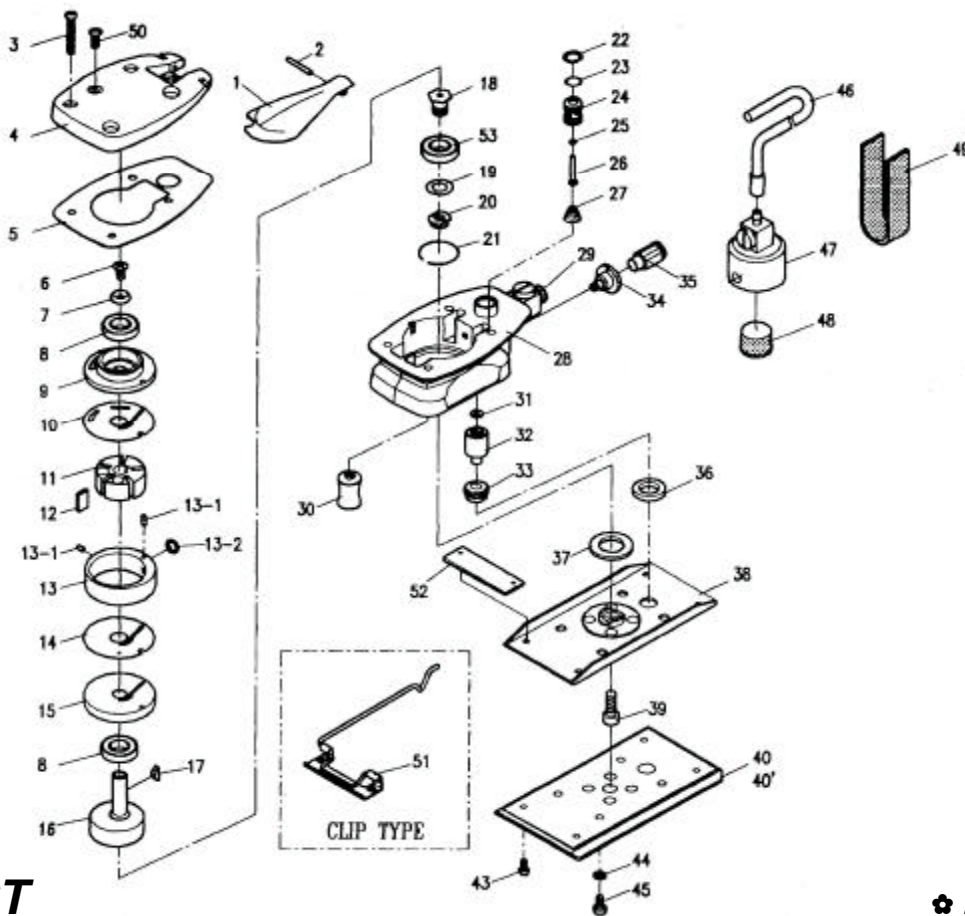

## GP-734W Waterfed Air Sander

### PARTS LIST

✳ : Consuming Part

Item No.	Part No.	Description	Qty.	Item No.	Part No.	Description	Qty.
1	734W01	Valve Lever	1	26	734W26	Valve Pin	1
2	734W02	Spring Pin (Ø3 x 34)	1	27	734W27	Valve Spring	1
3	734W03	Screw (M5 x 35)	4	28	734W28	Body	1
4	734W04	Top Cover	1	29	734W29	Regulator Set	1
5	734W05	Body Packing	1	30	734W30	Support	4
6	734W06	Screw (M5 x 10)	1	31	734W31	Check Valve	1
7	734W07	Conical Washer (M5)	1	32	734W32	W-Nozzle Body	1
8	734W08	Bearing (6000ZZ)	2	33	734W33	M16 Nut	1
9	734W09	U-Bearing Case	1	34	734W34	Silencer	1
10	734W10	U-Side Plate	1	35	734W35	W-Hose Joint	1
11	734W11	Rotor	1	36	734W36	W-Seal	1
12	734W12	Vane	5	37	734W37	Water Proof Seal	1
13	734W13	Cylinder Set	1	38	734W38	Shoe Assy.	1
13-1	734W13-1	Spring Pin (Ø3 x 5)	3	39	734W39	Cap Screw (M5 x 15)	1
13-2	734W13-2	O-Ring (P7)	4	40	734W40	Pad LP	1
14	734W14	L-Side Plate	1	40'	734W40-1	Pad MP	
15	734W15	L-Bearing Case	1	43	734W43	Screw (M4 x 8)	4
16	734W16	Shaft With Head	1	44	734W44	Washer (M5)	4
17	734W17	H/R Key (3 x 13)	1	45	734W45	Screw (M5 x 8)	4
18	734W18	Pad Retainer	1	46	734W46	W-Hose (4mm)	1
19	734W19	Thim	1	47	734W47	Anchor Assy.	1
20	734W20	Retainer Nut	1	48	734W48	Strainer	1
21	734W21	Snap Ring	1	49	734W49	Binder	2
22	734W22	Snap Ring (IR12)	1	50	734W50	Screw (M5 x 10)	1
23	734W23	O-Ring (P8)	2	51	734W51	Clip (Set) <b>Vinyl Face Pad</b>	2
24	734W24	Valve Pin Sleeve	1	52	734W52	Clip Weight <b>Velcro Face Pad</b>	
25	734W25	O-Ring (Ø4 x Ø7)	1	53	734W53	Bearing (60002RS)	1