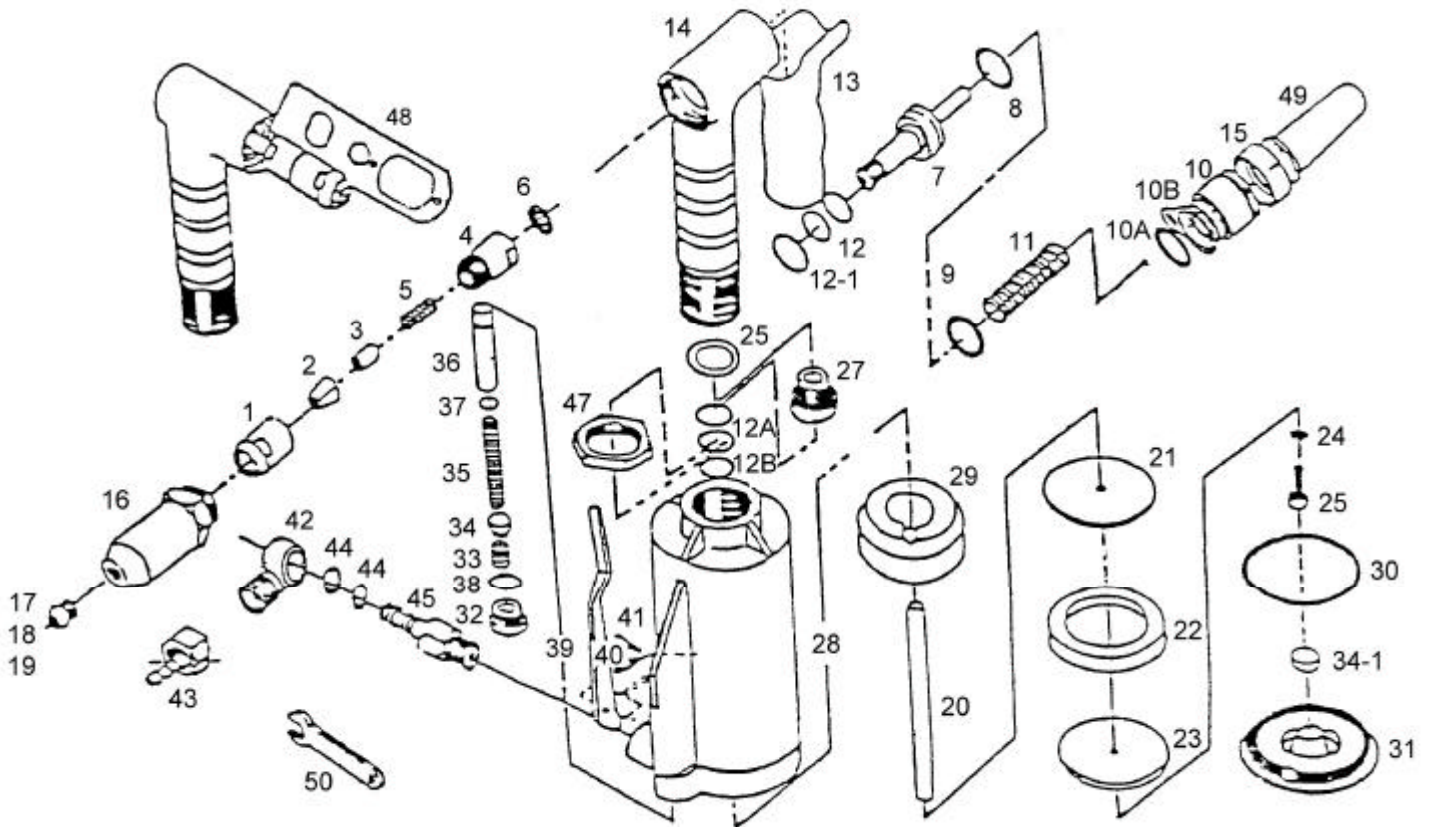

吉生 **GISON**

**GP-700A Air Hydraulic Riveter**

**PARTS LIST**

★ :Consuming Part

Item No.	Part No.	Description	Qty.	Item No.	Part No.	Description	Qty.
01	700A01	Jaw Housing	1	24	700A24	Piston Head Spring Washer	1
02	700A02	Jaw	2	25	700A25	Piston Head Lock Screw	1
03	700A03	Jaw Pusher	1	26	700A26	O-Ring	1
04	700A04	Jaw Housing Coupler	1	27	700A27	Hydraulic Rod Guide	1
05	700A05	Spring	1	28	700A28	Air Cylinder Body	1
06	700A06	Nut	1	29	700A29	Damping Ring	1
07	700A07	Hydraulic Plunger	1	30	700A30	O-Ring	1
08	700A08	O-Ring	1	31	700A31	Air Cylinder Cap	1
09	700A09	Back Up Ring	1	32	700A32	Screw Plug	1
10	700A10	Screw Plug	1	33	700A33	Valve Pressure Spring	1
10A	700A10A	O-Ring	1	34	700A34	Valve Plate	1
10B	700A10B	Hanging Clip	2	34-1	700A34-1	Valve Plate	1
11	700A11	Hydraulic Return Spring	1	35	700A35	Valve Spring	1
12	700A12	O-Ring	2	36	700A36	Valve Tube	1
12-1	700A12-1	Back Up Ring	1	37	700A37	O-Ring	1
12A	700A12A	O-Ring	2	38	700A38	O-Ring	1
12B	700A12B	Back Up Ring	1	39	700A39	Trigger Arm	1
13	700A13	Hand Grip	1	40	700A40	Spring	1
14	700A14	Hydraulic Section	1	41	700A41	Roll Pin	1
15	700A15	Frame Cap Nut	1	42	700A42	1/4" Air Inlet Fitting- Female (Standard)	1
16	700A16	Head	1	43	700A43	1/4" Air Inlet Fitting- Male (Optional)	1
17	700A17	Nosepiece (1/8")	1	44	700A44	O-Ring	3
18	700A18	Nosepiece (5/32")	1	45	700A45	Air Inlet Plug	1
19	700A19	Nosepiece (3/16")	1	47	700A47	Lock Nut	1
20	700A20	Plunger Rod	1	48	700A48	Wrench	1
21	700A21	Front Piston Head Disc	1	49	700A49	Safe Cap	1
22	700A22	Piston Head Packing Ring	1	50	700A50	14mm Wrench	2
23	700A23	Rear Piston Head Disc	1				