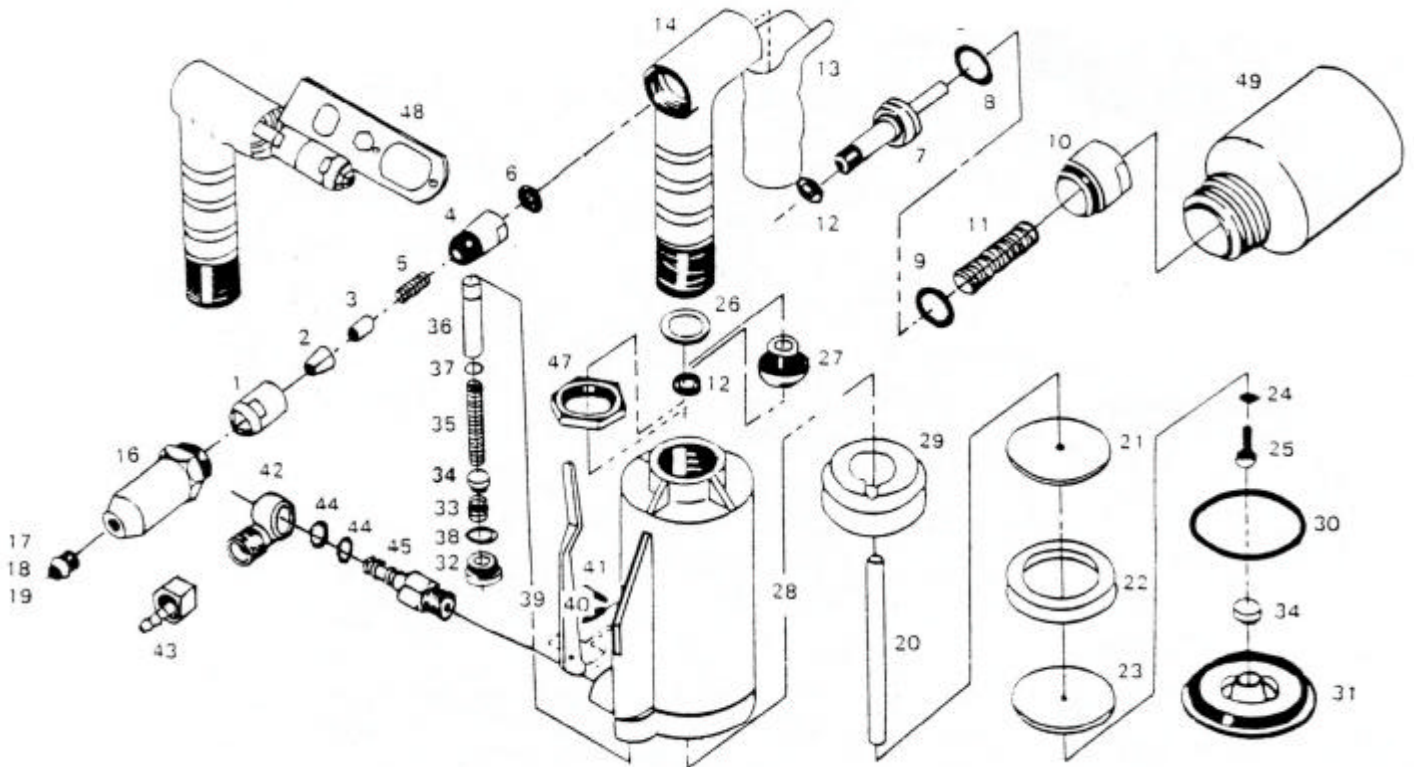

吉生 GISON

GP-700 Air Hydraulic Riveter

PARTS LIST

★ :Consuming Part

Item No.	Part No.	Description	Qty.	Item No.	Part No.	Description	Qty.
1	700001	Jaw Housing	1	27	700027	Hydraulic Rod Guide	1
2	700002	Jaws	2	28	700028	Air Cylinder Body	1
3	700003	Jaw Pusher	1	29	700029	Damping Ring	1
4	700004	Jaw Housing Coupler	1	30	700030	O-Ring Seal	1
5	700005	Spring	1	31	700031	Air Cylinder Cap	1
6	700006	Nut	1	32	700032	Screw Plug	1
7	700007	Hydraulic Plunger	1	33	700033	Valve Pressure Spring	1
8	700008	O-Ring Seal	1	34	700034	Valve Plate	2
9	700009	O-Ring Washer	1	35	700035	Valve Spring	1
10	700010	Screw Plug	1	36	700036	Valve Tube	1
11	700011	Hydraulic Return Spring	1	37	700037	O-Ring Valve Tube	1
12	700012	O-Ring Seal	2	38	700038	O-Ring Screw Plug	1
12A	700012A	O-Ring Seal	2	39	700039	Trigger Arm	1
13	700013	Hand Grip	1	40	700040	Spring	1
14	700014	Hydraulic Section	1	41	700041	Roll Pin	1
16	700016	Head	1	42	700042	1/4" Air Inlet Fitting	1
17	700017	1/8" Nosepiece (Accessories)	1			- Female (Standard)	
18	700018	5/32" Nosepiece (Accessories)	1	43	700043	1/4" Air Inlet Fitting	1
19	700019	3/16" Nosepiece (Accessories)	1			- Male (Standard)	
20	700020	Plunger Rod	1	44	700044	O-Ring Seal	3
21	700021	Front Piston Head Disc	1	45	700045	Air Inlet Plug	1
22	700022	Piston Head Packing Ring	1	47	700047	Lock Nut	1
23	700023	Rear Piston Head Disc	1	48	700048	Wrench	1
24	700024	Piston Head Spring Washer	1	49	700049	Plastic Bottle	1
25	700025	Piston Head Packing Ring	1	50	700050	14MM Wrench	2
26	700026	O-Ring Seal-Hyd. Rod Guide	1				