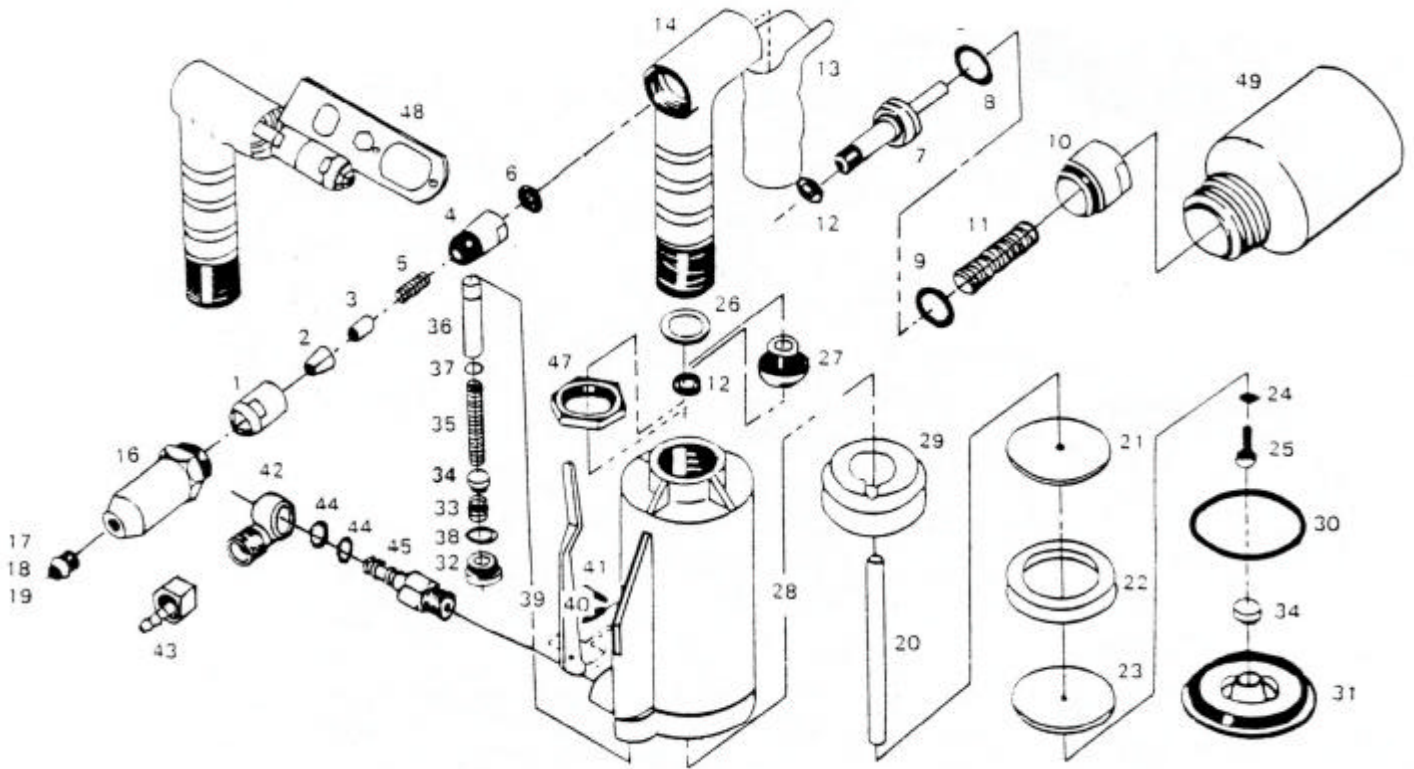

吉生 GISON

GP-700 Air Hydraulic Riveter

PARTS LIST

★ :Consuming Part

Item No.	Part No.	Description	Qty.	Item No.	Part No.	Description	Qty.
1	700001	Jaw Housing	1	27	700027	Hydraulic Rod Guide	1
2	700002	Jaws	2	28	700028	Air Cylinder Body	1
3	700003	Jaw Pusher	1	29	700029	Damping Ring	1
4	700004	Jaw Housing Coupler	1	30	700030	O-Ring Seal	1
5	700005	Spring	1	31	700031	Air Cylinder Cap	1
6	700006	Nut	1	32	700032	Screw Plug	1
7	700007	Hydraulic Plunger	1	33	700033	Valve Pressure Spring	1
8	700008	O-Ring Seal	1	34	700034	Valve Plate	2
9	700009	O-Ring Washer	1	35	700035	Valve Spring	1
10	700010	Screw Plug	1	36	700036	Valve Tube	1
11	700011	Hydraulic Return Spring	1	37	700037	O-Ring Valve Tube	1
12	700012	O-Ring Seal	2	38	700038	O-Ring Screw Plug	1
12A	700012A	O-Ring Seal	2	39	700039	Trigger Arm	1
13	700013	Hand Grip	1	40	700040	Spring	1
14	700014	Hydraulic Section	1	41	700041	Roll Pin	1
16	700016	Head	1	42	700042	1/4" Air Inlet Fitting	1
17	700017	1/8" Nosepiece (Accessories)	1			- Female (Standard)	
18	700018	5/32" Nosepiece (Accessories)	1	43	700043	1/4" Air Inlet Fitting	1
19	700019	3/16" Nosepiece (Accessories)	1			- Male (Standard)	
20	700020	Plunger Rod	1	44	700044	O-Ring Seal	3
21	700021	Front Piston Head Disc	1	45	700045	Air Inlet Plug	1
22	700022	Piston Head Packing Ring	1	47	700047	Lock Nut	1
23	700023	Rear Piston Head Disc	1	48	700048	Wrench	1
24	700024	Piston Head Spring Washer	1	49	700049	Plastic Bottle	1
25	700025	Piston Head Packing Ring	1	50	700050	14MM Wrench	2
26	700026	O-Ring Seal-Hyd. Rod Guide	1				