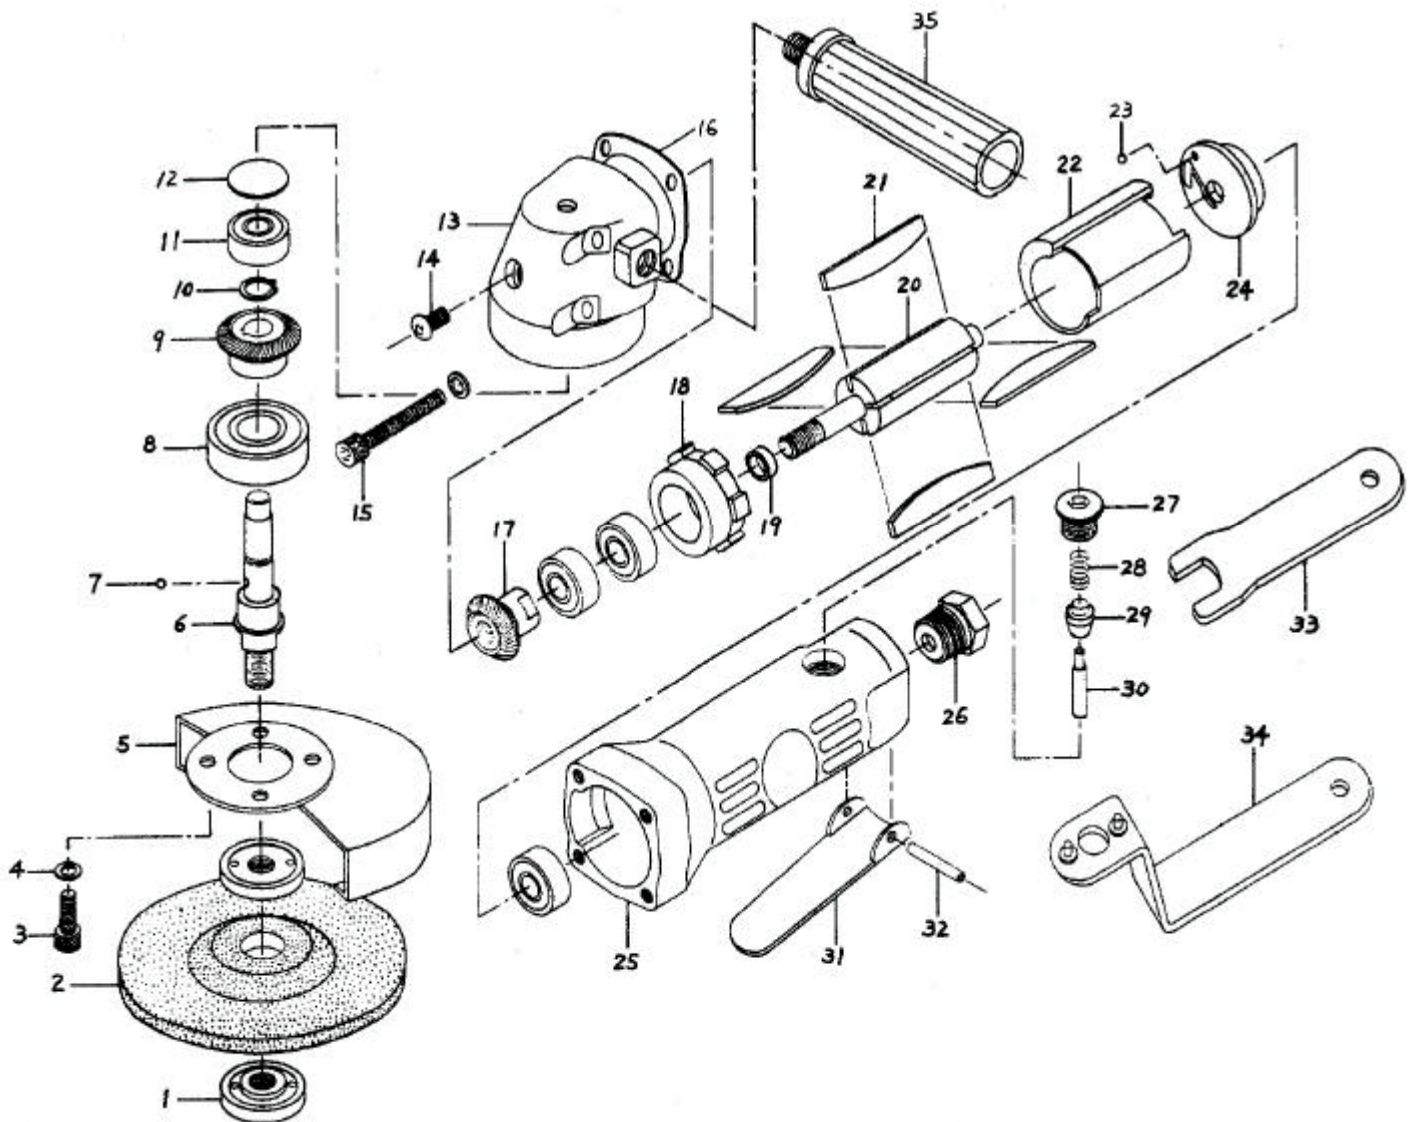

## GP-411L 4" Angle Grinder

### PARTS LIST

✳ :Consuming Part

Item No.	Part No.	Description	Qty.	Item No.	Part No.	Description	Qty.
01	411L01	Disc Nut	1	19	411L19	Bearing Spacer	1
02	411L02	Disc Wheel	1	20	411L20	Rotor	1
03	411L03	Screw	1	21	411L21	Rotor Blade	4
04	411L04	Spring Washer	1	22	411L22	Cylinder	1
05	411L05	Disc Cover	1	23	411L23	Steel Ball	1
06	411L06	Gear Shaft	1	24	411L24	Bear Plate	1
07	411L07	Key	1	25	411L25	Housing	1
08	411L08	Ball Bearing	1	26	411L26	Air Inlet	1
09	411L09	Bevel Gear	1	27	411L27	Screw	1
10	411L10	Retaining Ring	1	28	411L28	Spring	1
11	411L11	Ball Bearing	4	29	411L29	Valve Stem Bushing	1
12	411L12	Spacer	1	30	411L30	Valve Stem	1
13	411L13	Angle Housing	1	31	411L31	Lever	1
14	411L14	Screw	1	32	411L32	Spring Pin	1
15	411L15	Screw	1	33	411L33	Stop Spanner	1
16	411L16	Packing	1	34	411L34	Disc Spanner	1
17	411L17	Pinion Gear	1	35	411L35	Handle	1
18	411L18	Front Plate	1				