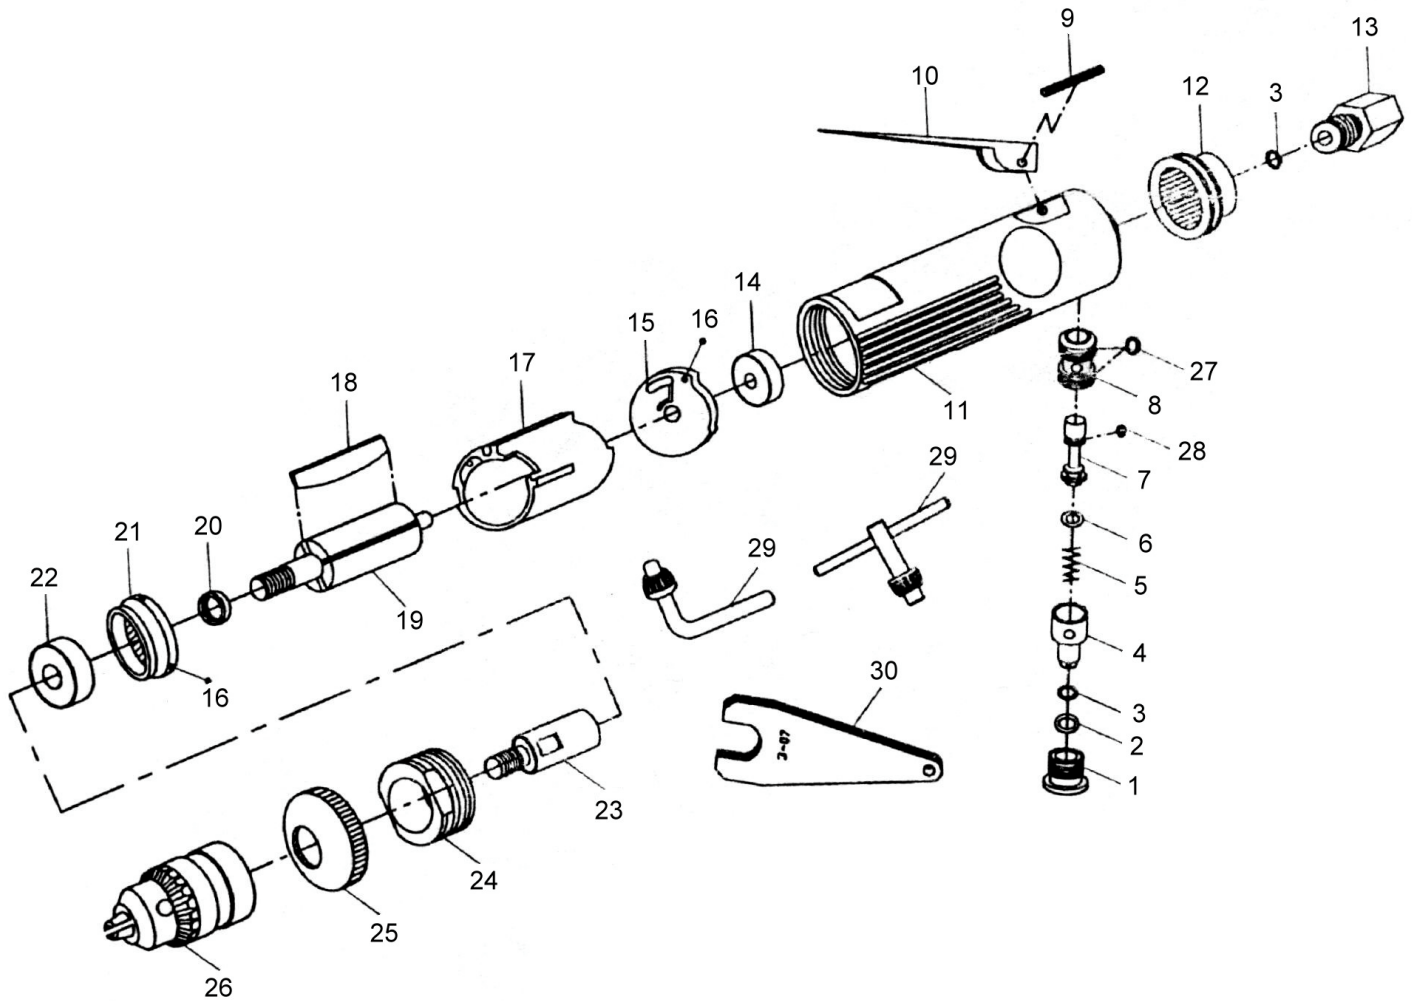

## GP-340 3/8" High Speed Air Drill

### PARTS LIST

✱ Consuming Part

| Item No. | Part No. | Description          | Qty. | Item No. | Part No. | Description        | Qty. |
|----------|----------|----------------------|------|----------|----------|--------------------|------|
| 1        | 340001   | Valve Screw          | 1    | 16       | 340016   | Ball               | 2    |
| 2        | 340002   | O-Ring               | 1    | 17       | 340017   | Cylinder           | 1    |
| 3        | 340003   | O-Ring               | 2    | ✱ 18     | 340018   | Rotor Blade        | 4    |
| 4        | 340004   | Air Regulator - Stem | 1    | 19       | 340019   | Rotor              | 1    |
| 5        | 340005   | Spring               | 1    | 20       | 340020   | Bearing Spacer     | 1    |
| 6        | 340006   | O-Ring               | 1    | 21       | 340021   | Front Plate        | 1    |
| 7        | 340007   | Valve Stem           | 1    | ✱ 22     | 340022   | Ball Bearing       | 1    |
| 8        | 340008   | Valve                | 1    | 23       | 340023   | Rotor Shaft        | 1    |
| 9        | 340009   | Lever Pin            | 1    | 24       | 340024   | Retainer           | 1    |
| 10       | 340010   | Throttle Lever       | 1    | 25       | 340025   | Housing Cap        | 1    |
| 11       | 340011   | Motor Housing        | 1    | 26       | 340026   | 1/4" Geared Chuck  | 1    |
| 12       | 340012   | Exhaust Sleeve       | 1    | 27       | 340027   | O-Ring             | 1    |
| 13       | 340013   | Inlet Bushing        | 1    | 28       | 340028   | O-Ring             | 1    |
| ✱ 14     | 340014   | Ball Bearing         | 1    | 29       | 340029   | Key (Opt.)         | 1    |
| 15       | 340015   | Rear Plate           | 1    | 30       | 340030   | Rotor Shaft Wrench | 1    |