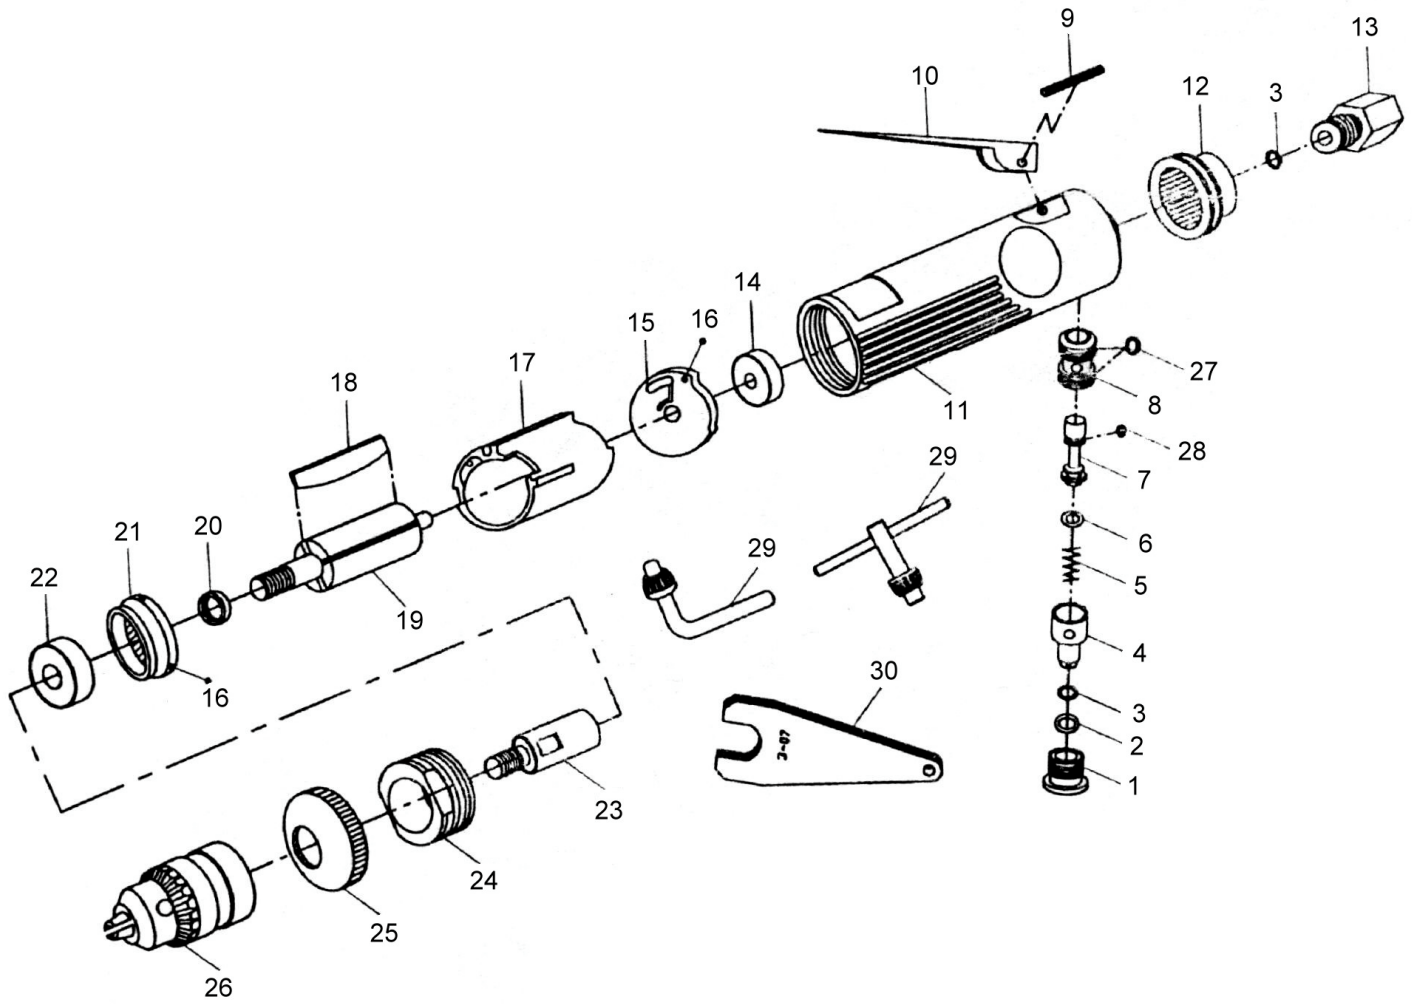

## GP-340 3/8" High Speed Air Drill

### PARTS LIST

✱ Consuming Part

Item No.	Part No.	Description	Qty.	Item No.	Part No.	Description	Qty.
1	340001	Valve Screw	1	16	340016	Ball	2
2	340002	O-Ring	1	17	340017	Cylinder	1
3	340003	O-Ring	2	✱ 18	340018	Rotor Blade	4
4	340004	Air Regulator - Stem	1	19	340019	Rotor	1
5	340005	Spring	1	20	340020	Bearing Spacer	1
6	340006	O-Ring	1	21	340021	Front Plate	1
7	340007	Valve Stem	1	✱ 22	340022	Ball Bearing	1
8	340008	Valve	1	23	340023	Rotor Shaft	1
9	340009	Lever Pin	1	24	340024	Retainer	1
10	340010	Throttle Lever	1	25	340025	Housing Cap	1
11	340011	Motor Housing	1	26	340026	1/4" Geared Chuck	1
12	340012	Exhaust Sleeve	1	27	340027	O-Ring	1
13	340013	Inlet Bushing	1	28	340028	O-Ring	1
✱ 14	340014	Ball Bearing	1	29	340029	Key (Opt.)	1
15	340015	Rear Plate	1	30	340030	Rotor Shaft Wrench	1