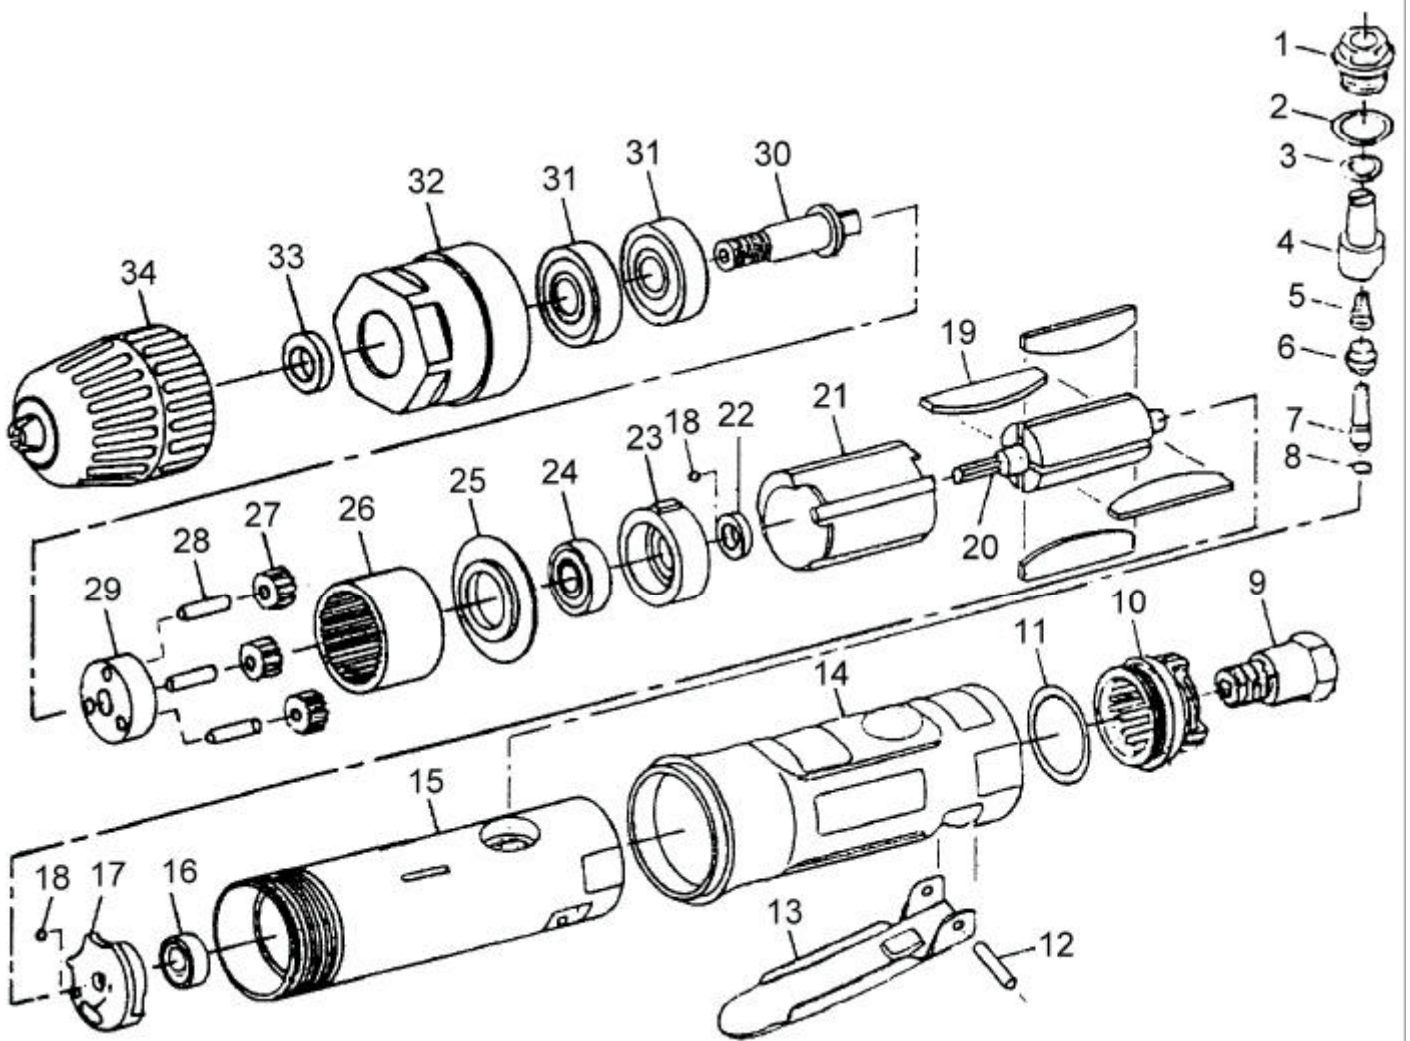

吉生 GISON

GP-331 Air Drill

PARTS LIST

✳ :Consuming Part

Item No.	Part No.	Description	Qty.	Item No.	Part No.	Description	Qty.
01	33101	Screw	1	18	33118	Steel Ball	2
✳ 02	33102	O-Ring	1	✳ 19	33119	Rotor Blade	4
✳ 03	33103	O-Ring	1	20	33120	Rotor	1
04	33104	Air Regulator	1	21	33121	Cylinder	1
05	33105	Spring	1	22	33122	Bearing Spacer	1
06	33106	Valve Stem Bushing	1	23	33123	Front Plate	1
07	33107	Valve Stem	1	24	33124	Ball Bearing	1
08	33108	O-Ring	1	25	33125	Washer	1
09	33109	Air Inlet	1	26	33126	Thrad Ring Gear	1
10	33110	Exhaust Sleeve	1	✳ 27	33127	Idler Gear	3
11	33111	O-Ring	1	28	33128	Idler Gear Pin	3
12	33112	Pin	1	29	33129	Idler Gear Plate	1
13	33113	Lever	1	✳ 30	33130	Shaft	1
14	33114	Protecting Rubber	1	✳ 31	33131	Ball Bearing	2
15	33115	Housing	1	32	33132	Clamp Nut	1
16	33116	Ball Bearing	1	33	33133	Washer	1
17	33117	Rear Plate	1	34	33134	3/8" Chuck	1